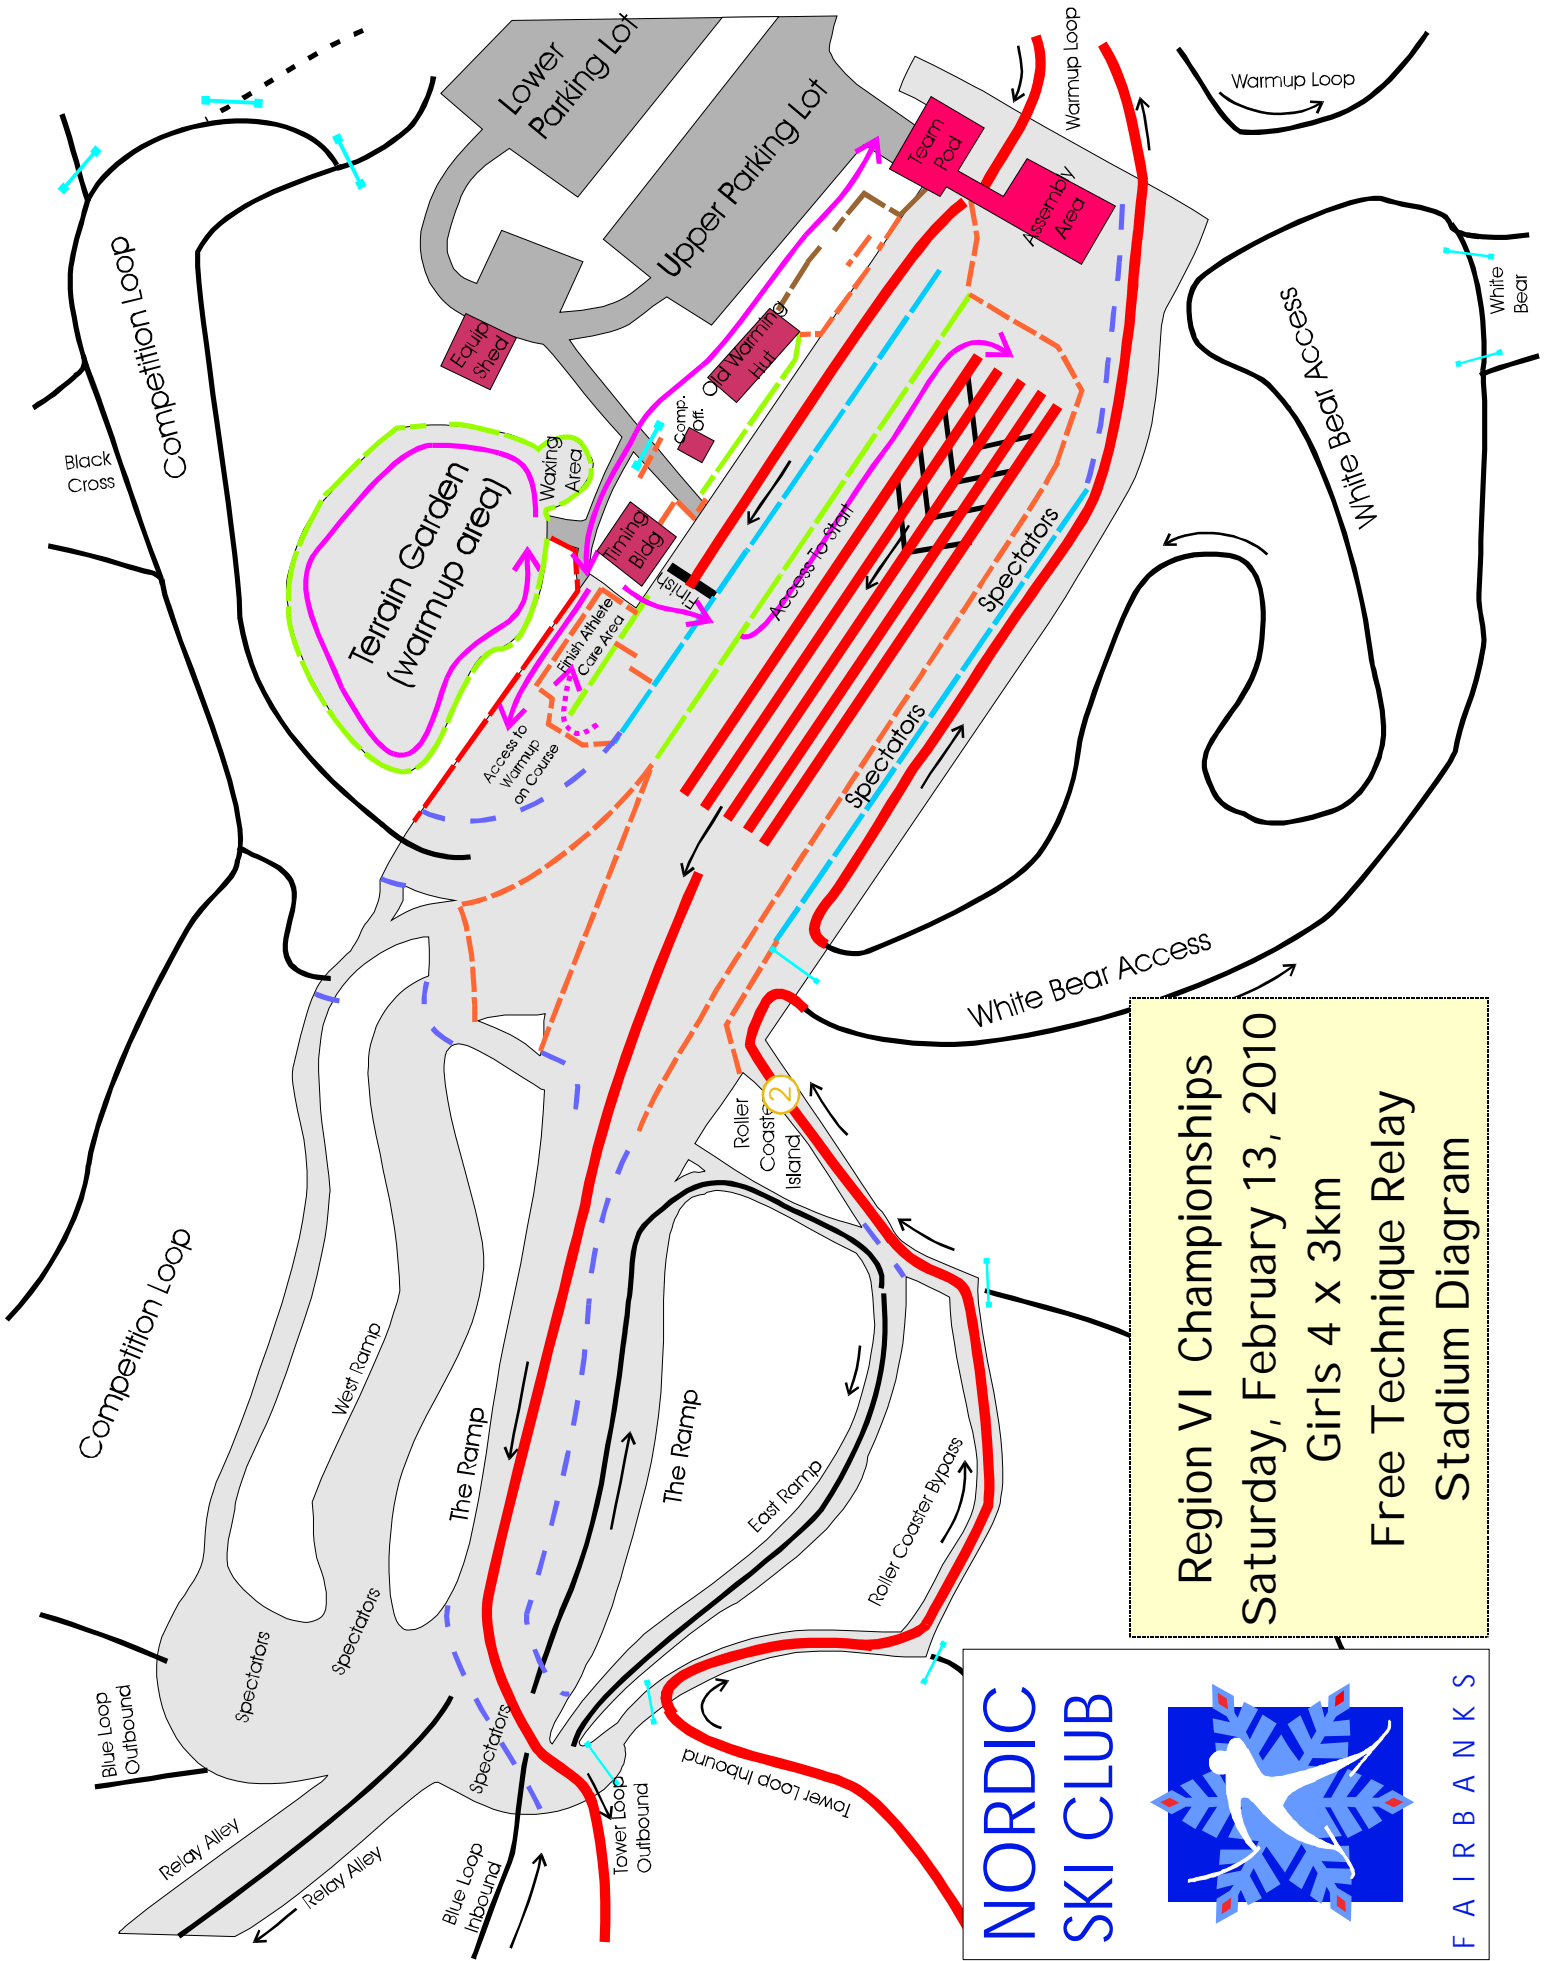

Region VI Championships

Friday-Saturday, February 12-13, 2010
 Hosted by Region VI
 Organized by NSC Fairbanks
 Jim Whisenant Ski Trails
 Birch Hill Park Recreation Area
 Fairbanks, Alaska

Saturday, February 13
 HS Girls 4 x 3Km Relay
 Free Technique Red Course

Technical Information:
 Measured Length: 2856m
 Height Difference (HD): 63m
 Total Climb (TC): 79m
 Maximum Climb (MC): 4.3m
 Climb per Km: 27.5m/km

Competition Committee:
 Chief of Competition: John Estle
 Chief of Secretariat: tba
 Chief of Course: Tom Helmers
 Chiefs of Stadium: Dave Murray,
 Bob Wilkinson, Susan Faulkner
 Chief of Timing: Carol Haas
 Chief of Competition Control: tba
 Region VI Representative: Missy Poeschl

Start Mesa and Lap/Finish Area Setup

Relay - Free Technique