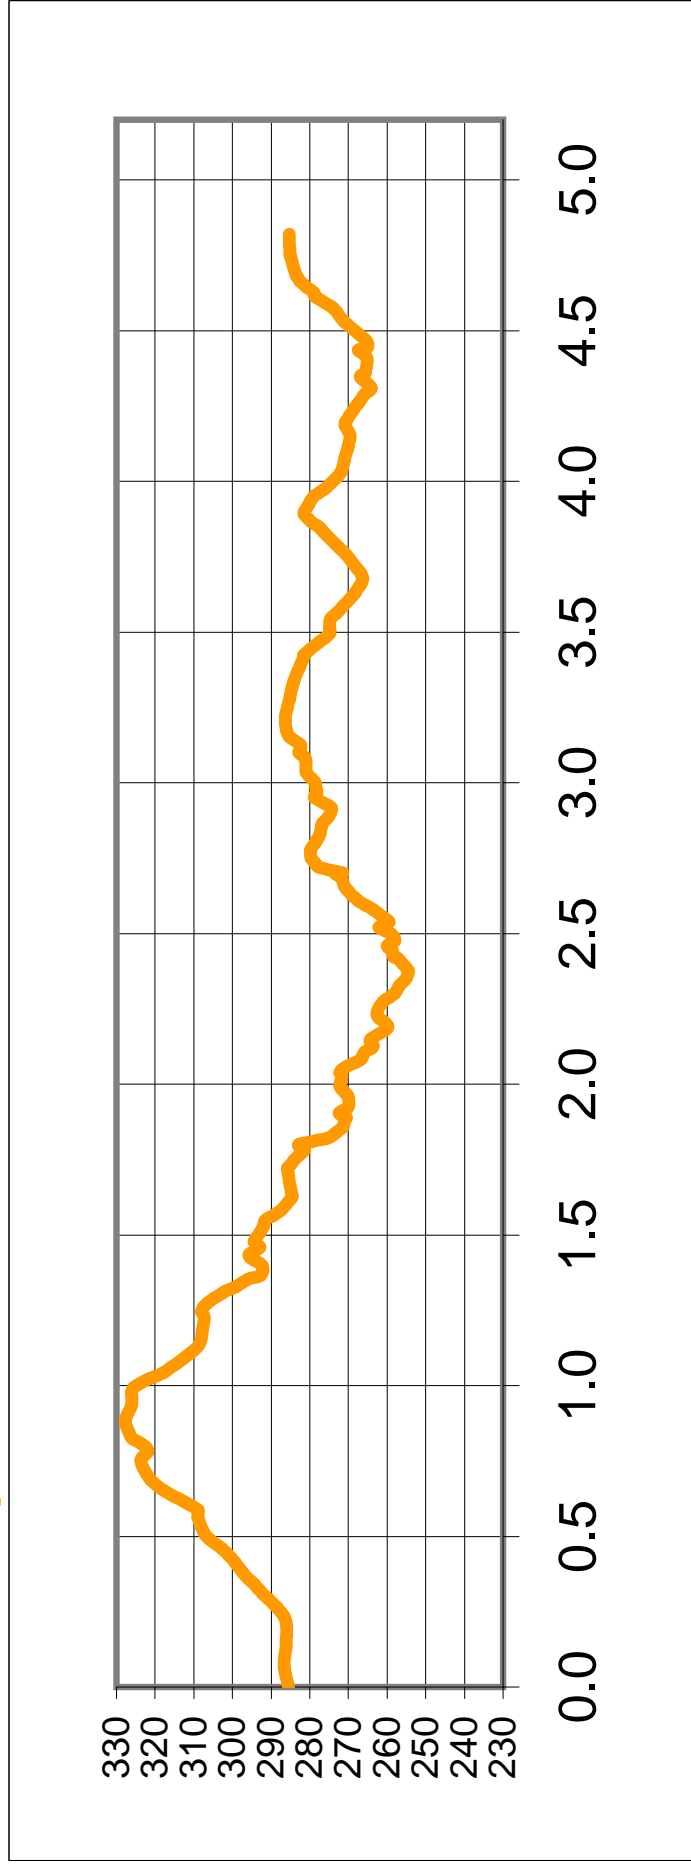

11/10/2009

6:52 PM

High School Boys 4x5km Relay Free Technique

Measured Length   4819 m   *Height Difference (HD):*   73 m
High Point   328 m   *Total Climb (TC):*   148 m
Low Point   254 m   *Maximum Climb (MC):*   54 m

FIS Spec Ranges: #N/A

Climb per km: #N/A