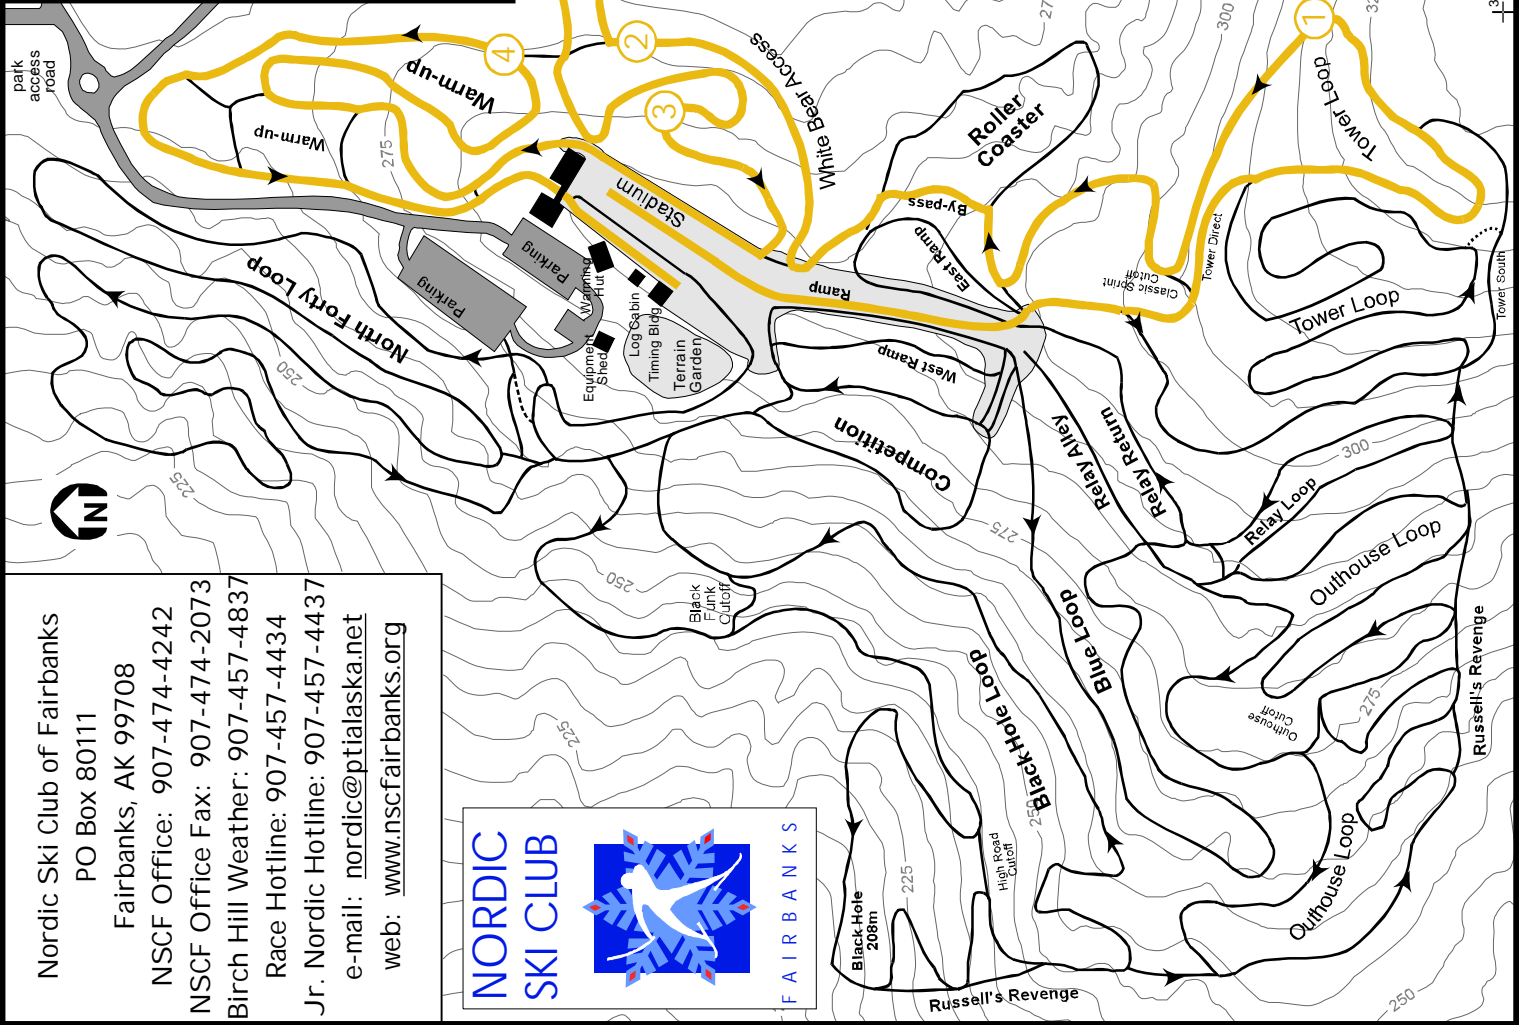

Region VI Championships

Friday-Saturday, February 12-13, 2010
 Hosted by Region VI
 Organized by NSC Fairbanks
 Jim Whisenant Ski Trails
 Birch Hill Park Recreation Area
 Fairbanks, Alaska

Saturday, February 13
 HS Girls 4 x 3Km Relay
 Free Technique Red Course

Region VI Championships
 Saturday, February 13, 2010
 Girls 4 x 3km
 Free Technique Relay
 Stadium Diagram

NORDIC
SKI CLUB

F A I R B A N K S

11/10/2009

6:53 PM

High School Girls 4.3km Relay Free Technique

Measured Length 2856 m **Height Difference (HD):** 63 m
High Point 328 m **Total Climb (TC):** 79 m
Low Point 264 m **Maximum Climb (MC):** 54 m

Region VI Championships

Friday-Saturday, February 12-13, 2010

Hosted by Region VI

Organized by NSC Fairbanks

Jim Whisenant Ski Trails

Birch Hill Park Recreation Area
 Fairbanks, Alaska

Saturday, February 13