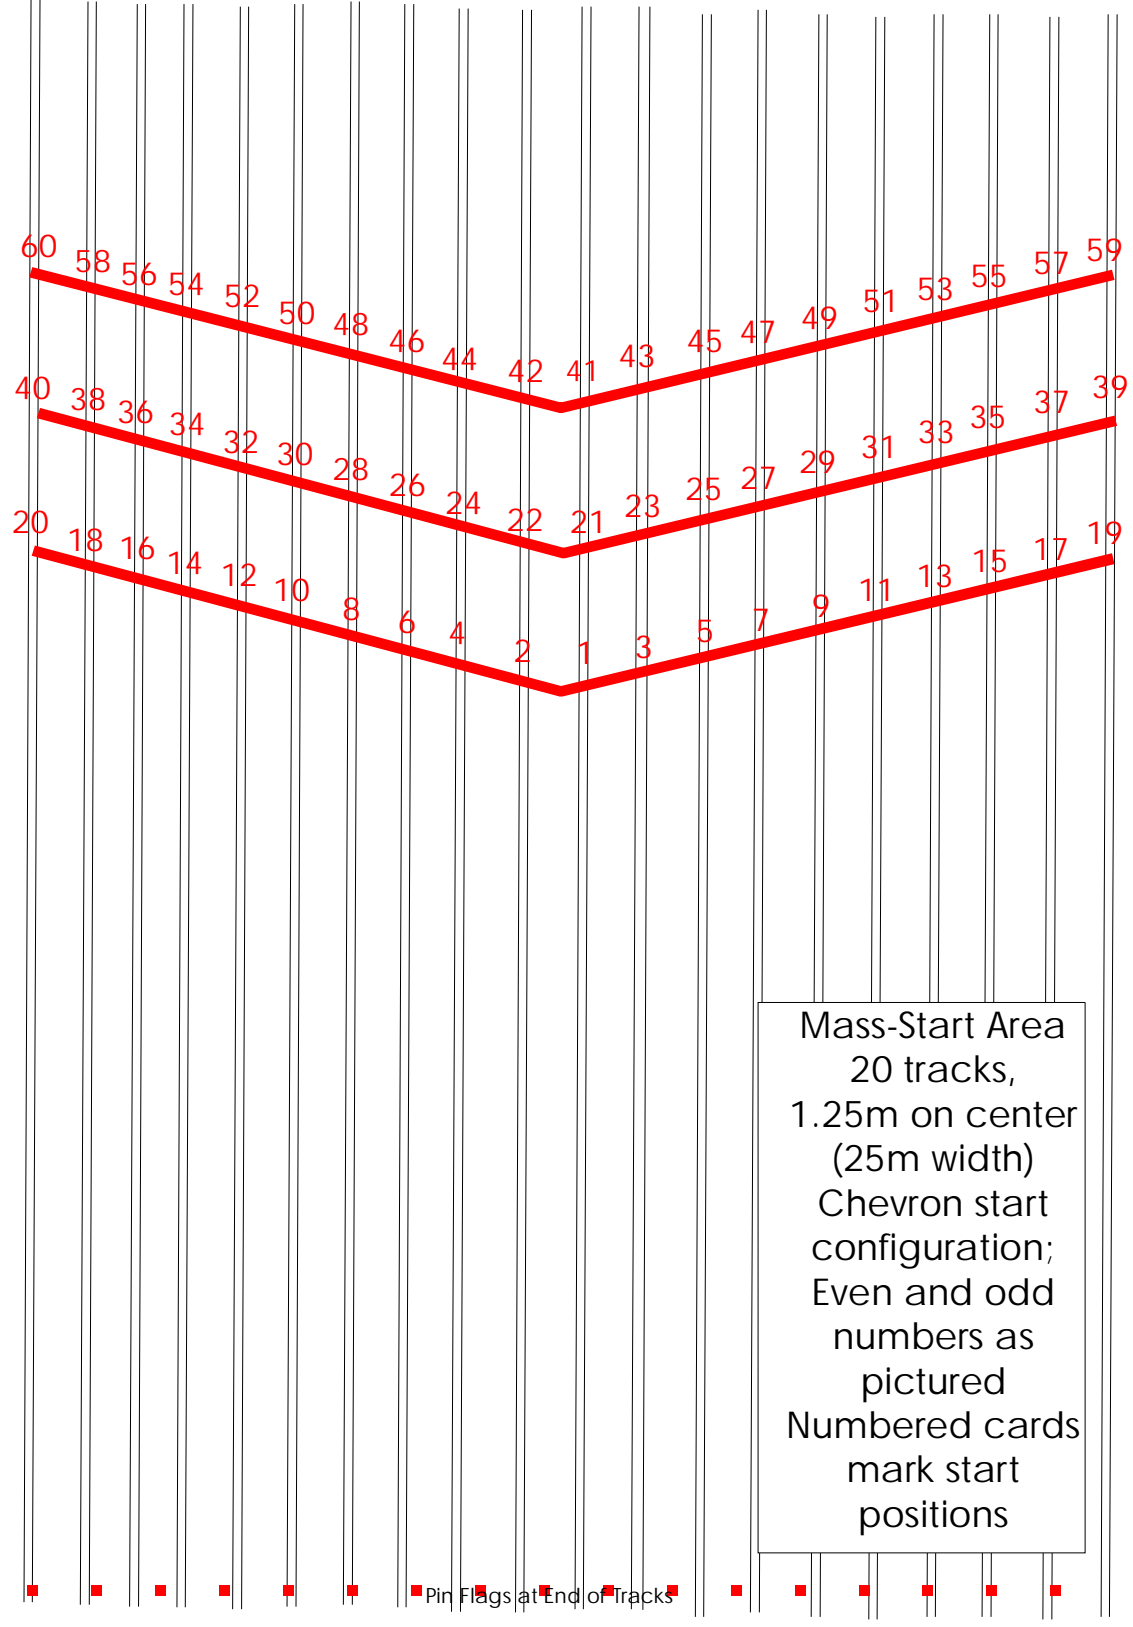

Region VI Championships
 Saturday, February 13, 2010
 Girls 4 x 3km
 Free Technique Relay
 Stadium Diagram

NORDIC
SKI CLUB

F A I R B A N K S

11/10/2009

6:53 PM

High School Girls 4.3km Relay Free Technique

Measured Length 2856 m **Height Difference (HD):** 63 m
High Point 328 m **Total Climb (TC):** 79 m
Low Point 264 m **Maximum Climb (MC):** 54 m

11/10/2009

6:52 PM

High School Boys 4x5km Relay Free Technique

Measured Length 4819 m *Height Difference (HD):* 73 m
High Point 328 m *Total Climb (TC):* 148 m
Low Point 254 m *Maximum Climb (MC):* 54 m

FIS Spec Ranges: #N/A

Climb per km: #N/A

Relay Start Area Setup

no separate youth start
Spectator Area

3 Black Sleds for Clothing

Clothing Bag Service

2m

2m

Competitor Entrance to First Leg Only

Spectator Corridor

Exchange Area

Mass-Start Area
20 tracks,
1.25m on center
(25m width)
Chevron start
configuration;
Even and odd
numbers as
pictured
Numbered cards
mark start
positions

Pin Flags at End of Tracks