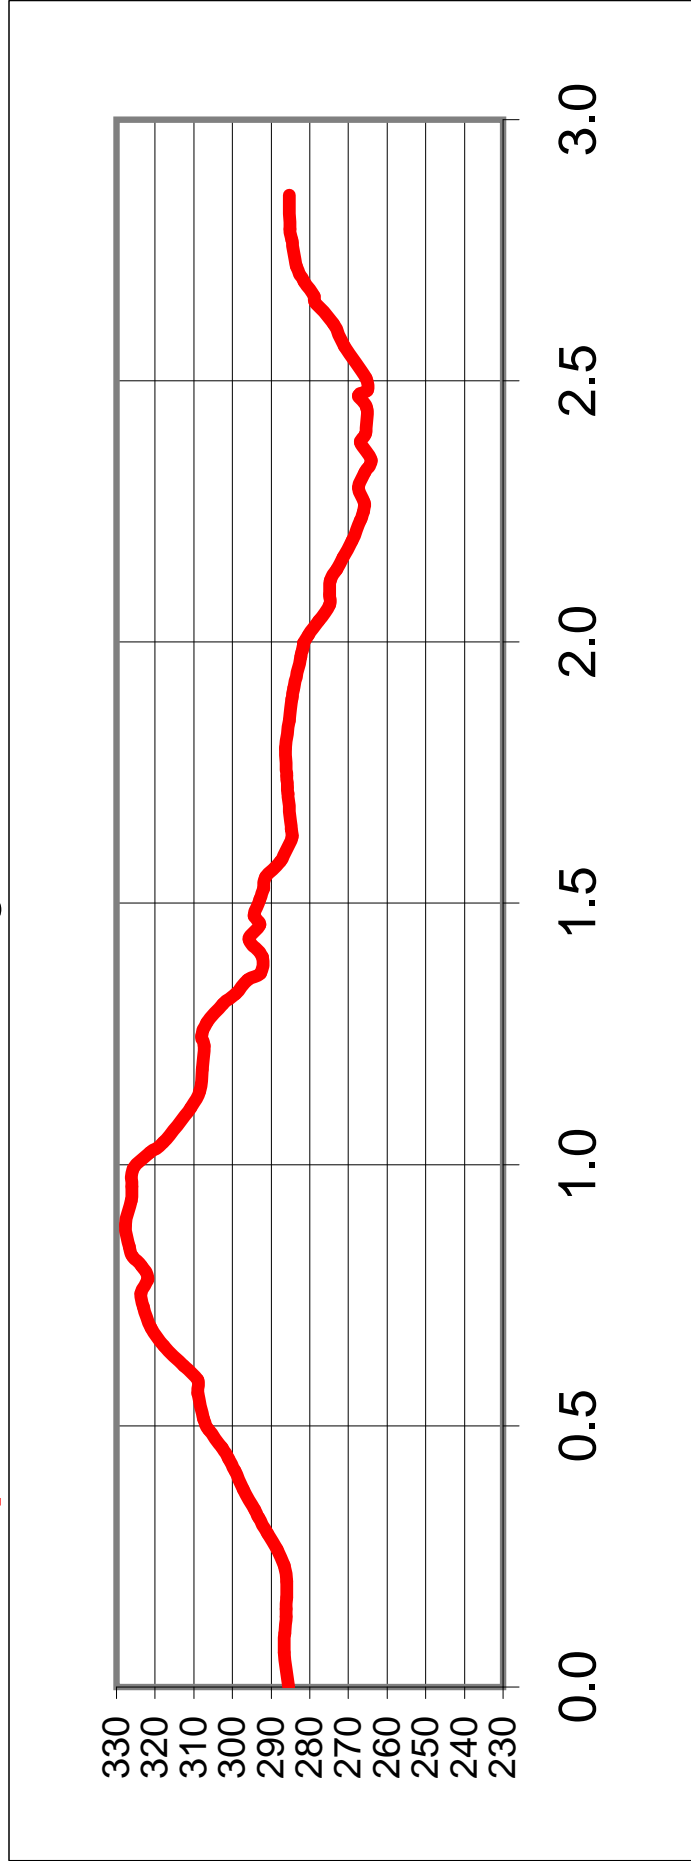

11/10/2009

6:53 PM

High School Girls 4.3km Relay Free Technique

Measured Length 2856 m   **Height Difference (HD):** 63 m
High Point 328 m   **Total Climb (TC):** 79 m
Low Point 264 m   **Maximum Climb (MC):** 54 m

FIS Spec Ranges: HD:75m, MC:50m, TC min:100m/TC max:150m

Climb per km: 27.5m - FIS range climb/km: 26.7m - 40.0m