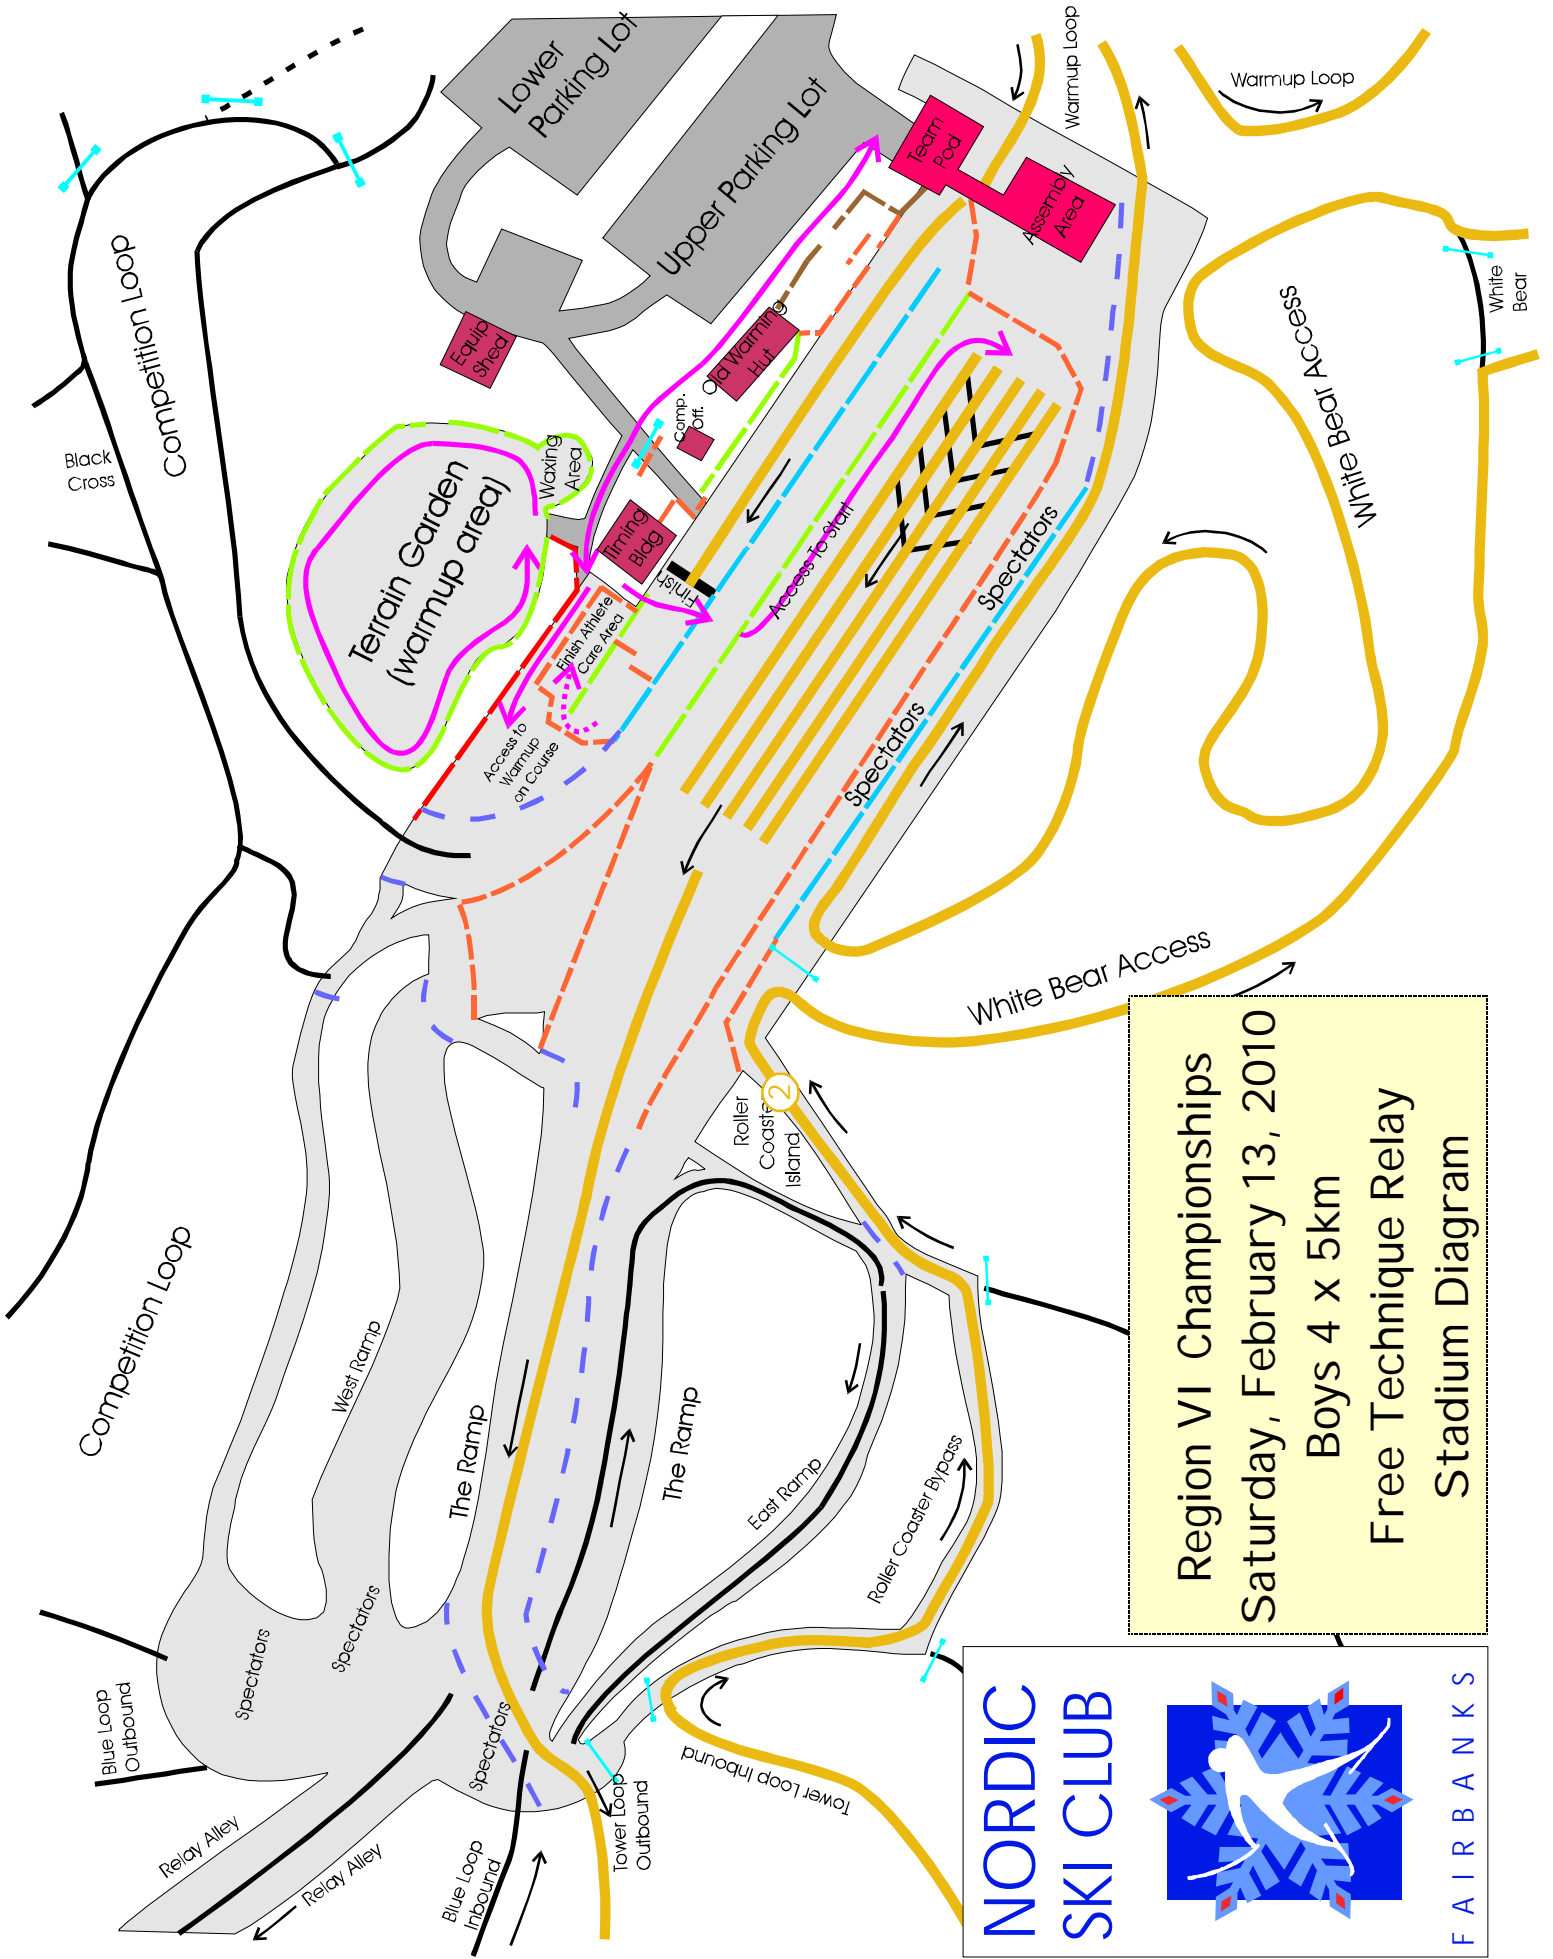

Region VI Championships
Saturday, February 13, 2010
Boys 4 x 5km
Free Technique Relay
Stadium Diagram

NORDIC
SKI CLUB

F A I R B A N K S