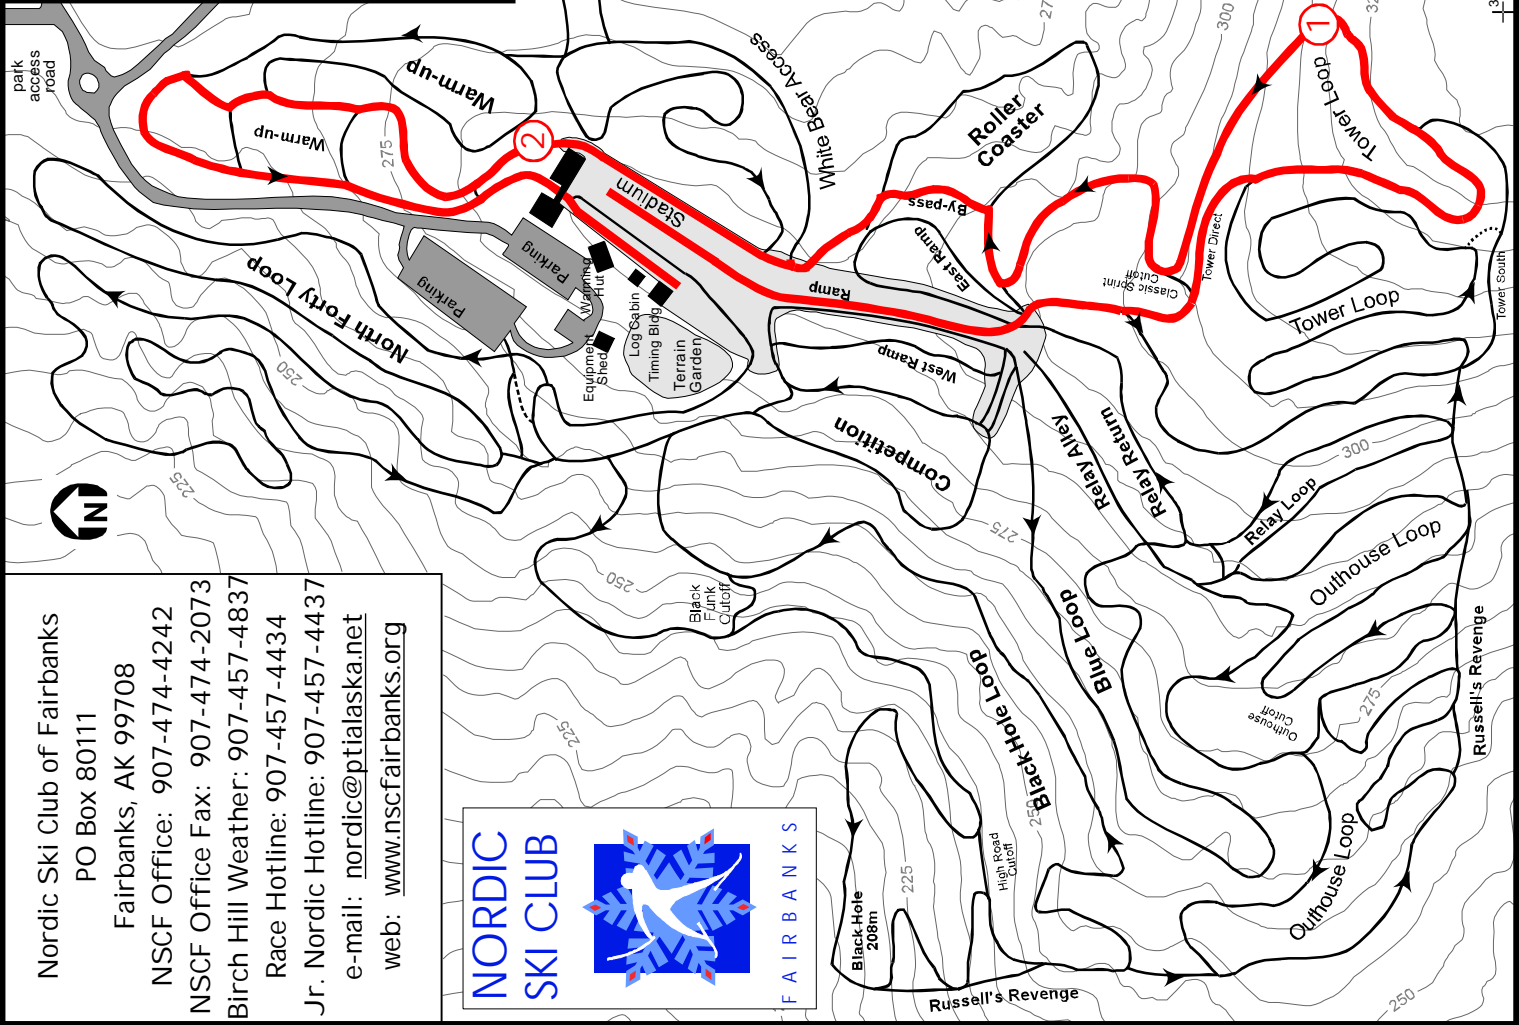

Region VI Championships

Friday-Saturday, February 12-13, 2010
 Hosted by Region VI
 Organized by NSC Fairbanks
 Jim Whisenant Ski Trails
 Birch Hill Park Recreation Area
 Fairbanks, Alaska

Saturday, February 13
 HS Girls 4 x 3Km Relay
 Free Technique Red Course

Technical Information:
 Measured Length: 2856m
 Height Difference (HD): 63m
 Total Climb (TC): 79m
 Maximum Climb (MC): 4.3m
 Climb per Km: 27.5m/km

Competition Committee:
 Chief of Competition: John Estle
 Chief of Secretariat: tba
 Chief of Course: Tom Helmers
 Chiefs of Stadium: Dave Murray,
 Bob Wilkinson, Susan Faulkner
 Chief of Timing: Carol Haas
 Chief of Competition Control: tba
 Region VI Representative: Missy Poeschl

Start Mesa and Lap/Finish Area Setup

Relay - Free Technique