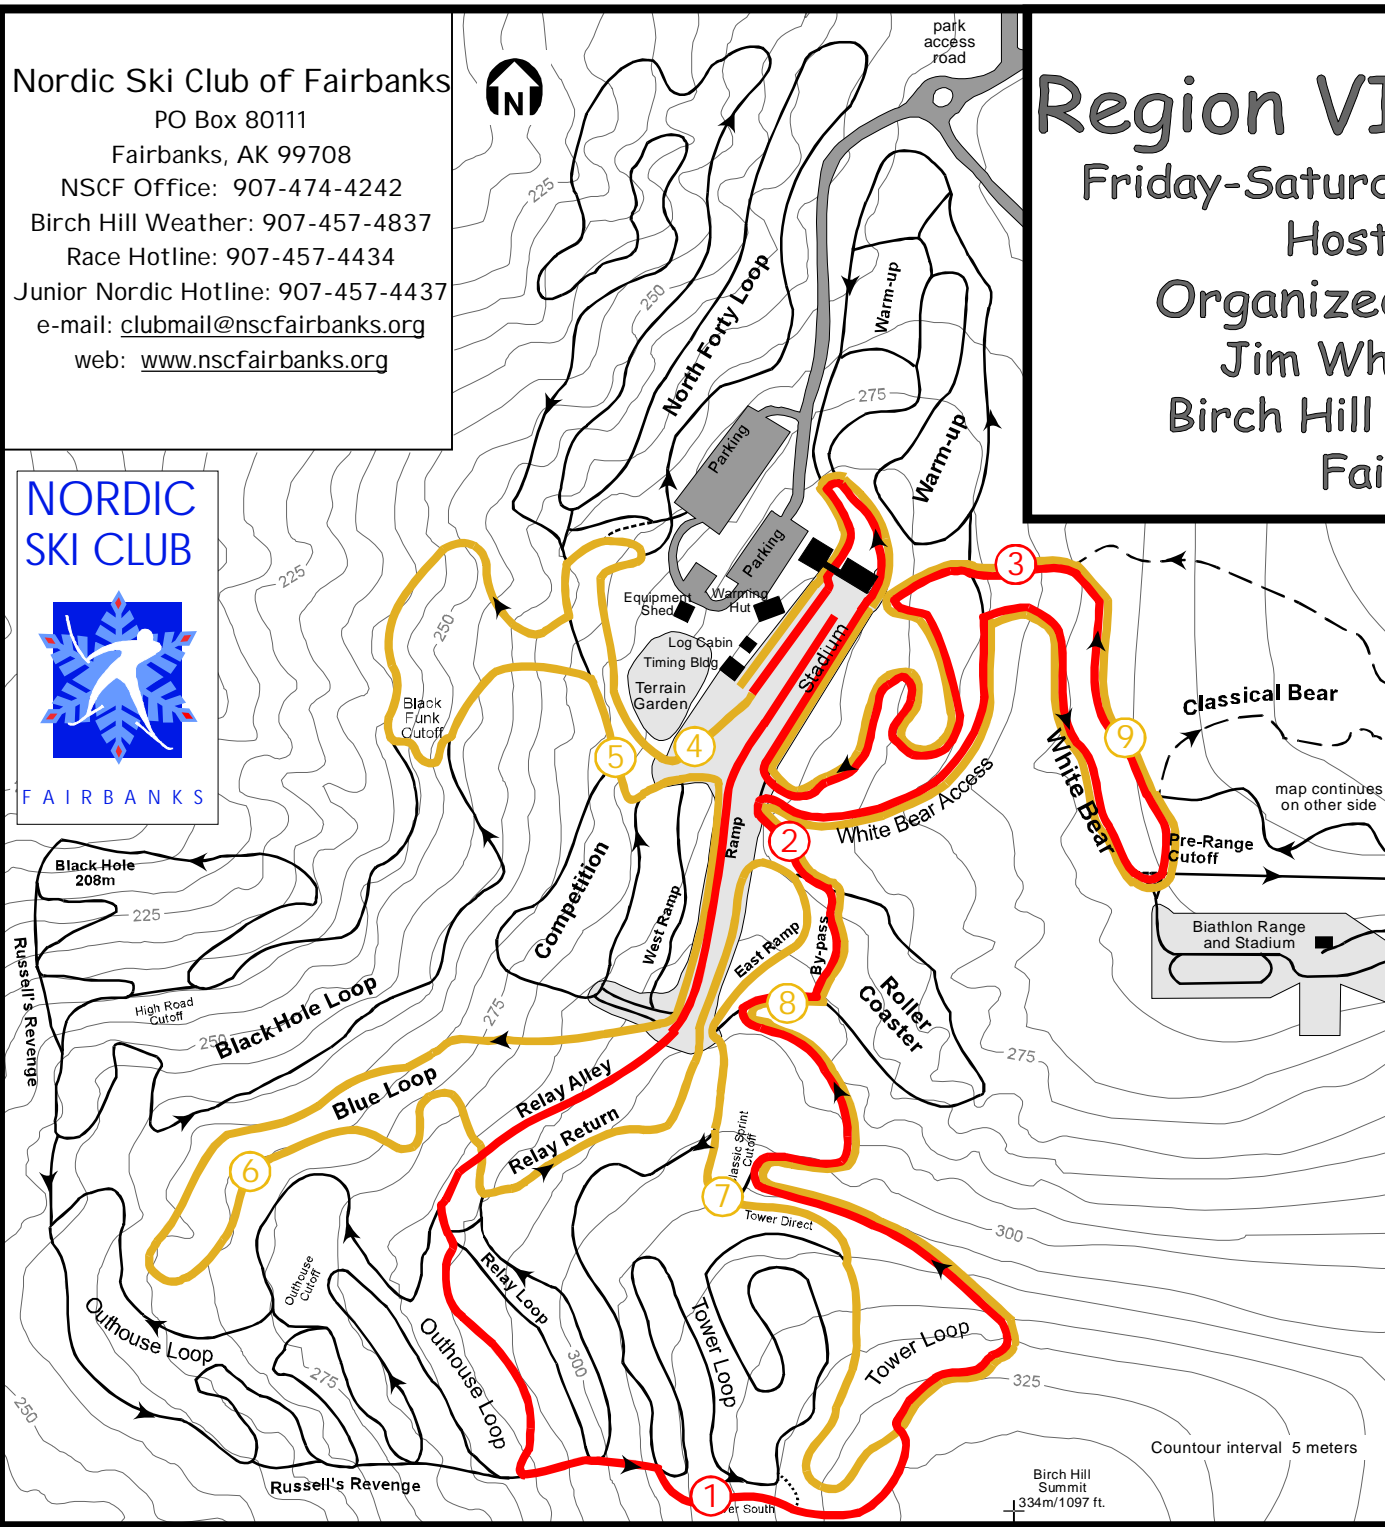

NORDIC
 SKI CLUB

FAIRBANKS

Region VI Championships

Friday-Saturday, February 12-13, 2010

Hosted by Region VI

Organized by NSC Fairbanks

Jim Whisenant Ski Trails

Birch Hill Park Recreation Area

Fairbanks, Alaska

Friday, February 12, 2010

Boys' 10Km

Mass-Start Classic Technique

Red Course (lap 1) &

Gold Course (lap 2)

Technical Information:

Measured Length: 10104m

Chiefs of Stadium: Dave Murray,

Bob Wilkinson, Susan Faulkner

Chief of Timing: Carol Haas

Chief of Competition Control: tba

Region VI Representative: Missy Poeschl