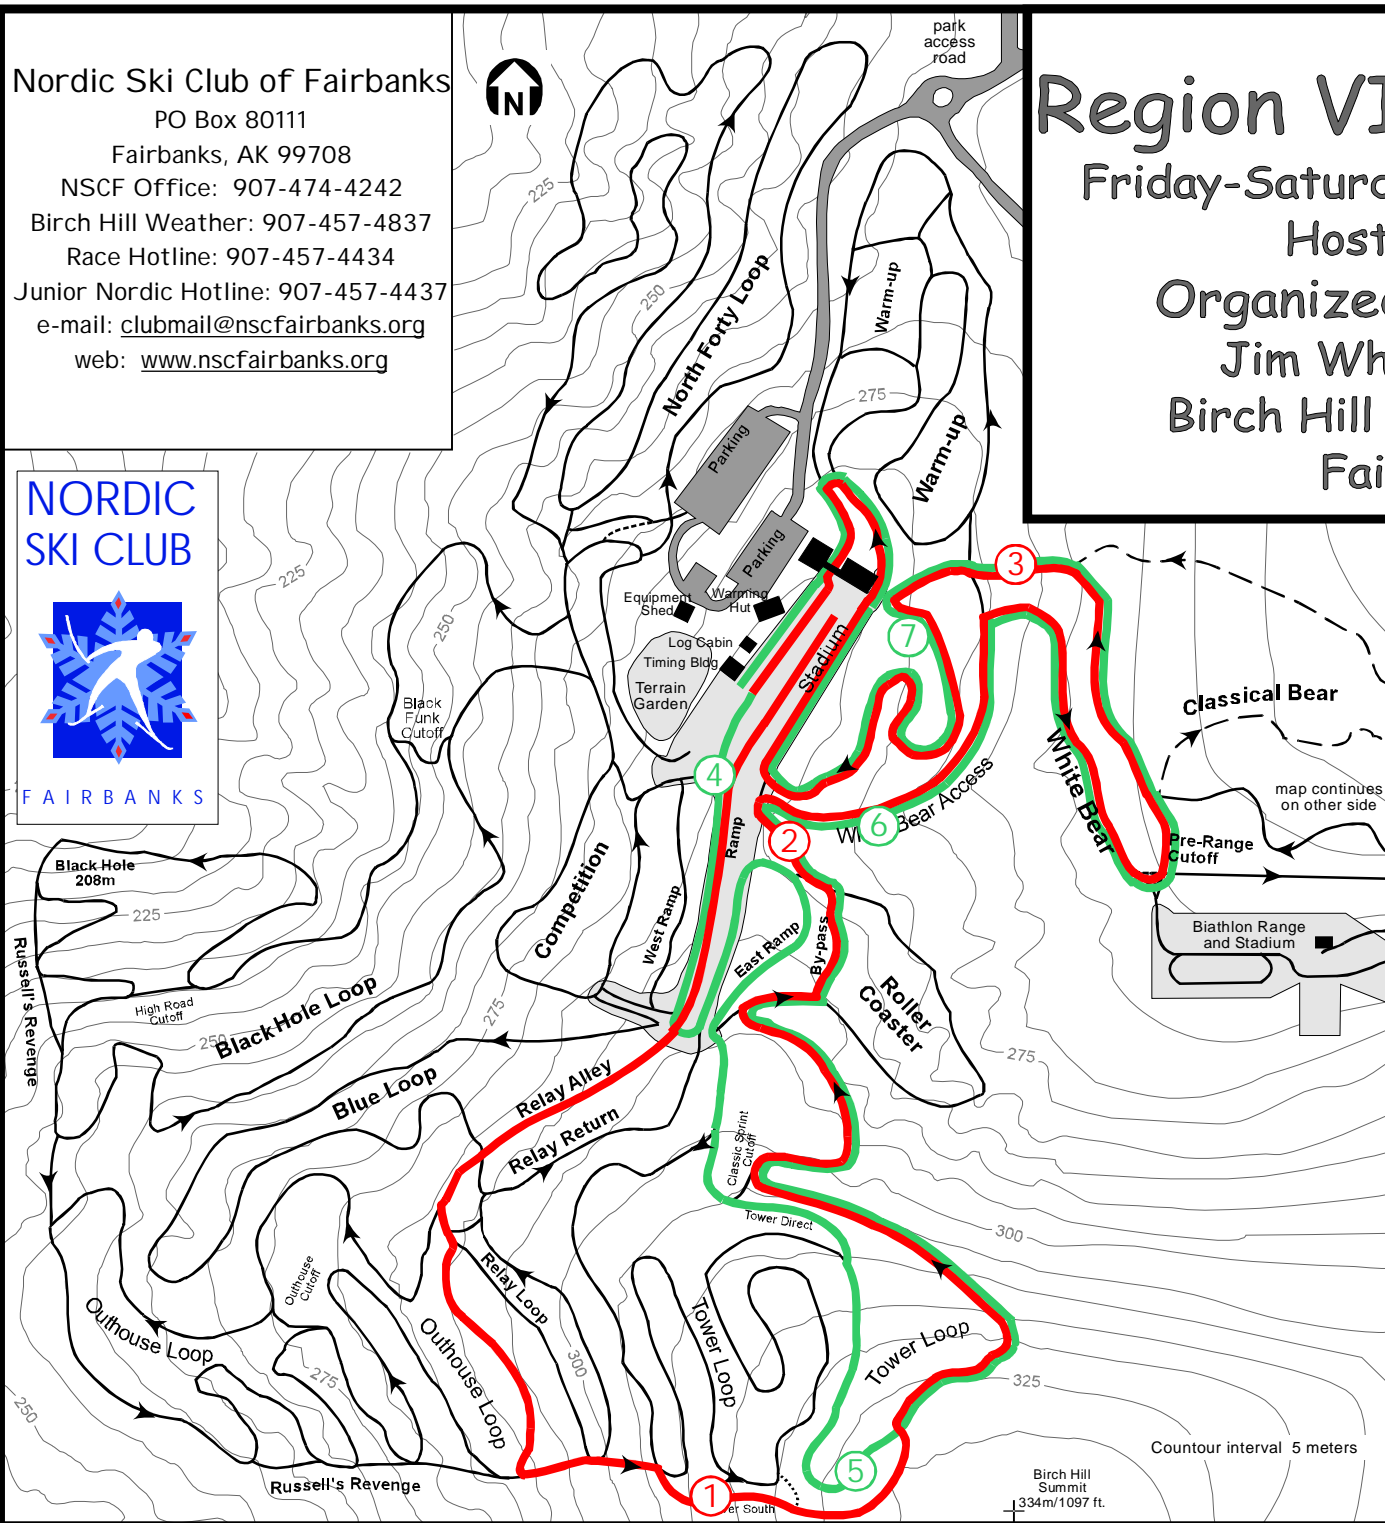

NORDIC
 SKI CLUB

FAIRBANKS

Region VI Championships

Friday-Saturday, February 12-13, 2010

Hosted by Region VI

Organized by NSC Fairbanks

Jim Whisenant Ski Trails

Birch Hill Park Recreation Area

Fairbanks, Alaska

Friday, February 12, 2010

Girls 7.5Km

Mass-Start Classic Technique

Red Course (lap 1) &

Green Course (lap 2)

Technical Information:

Measured Length: 7778m