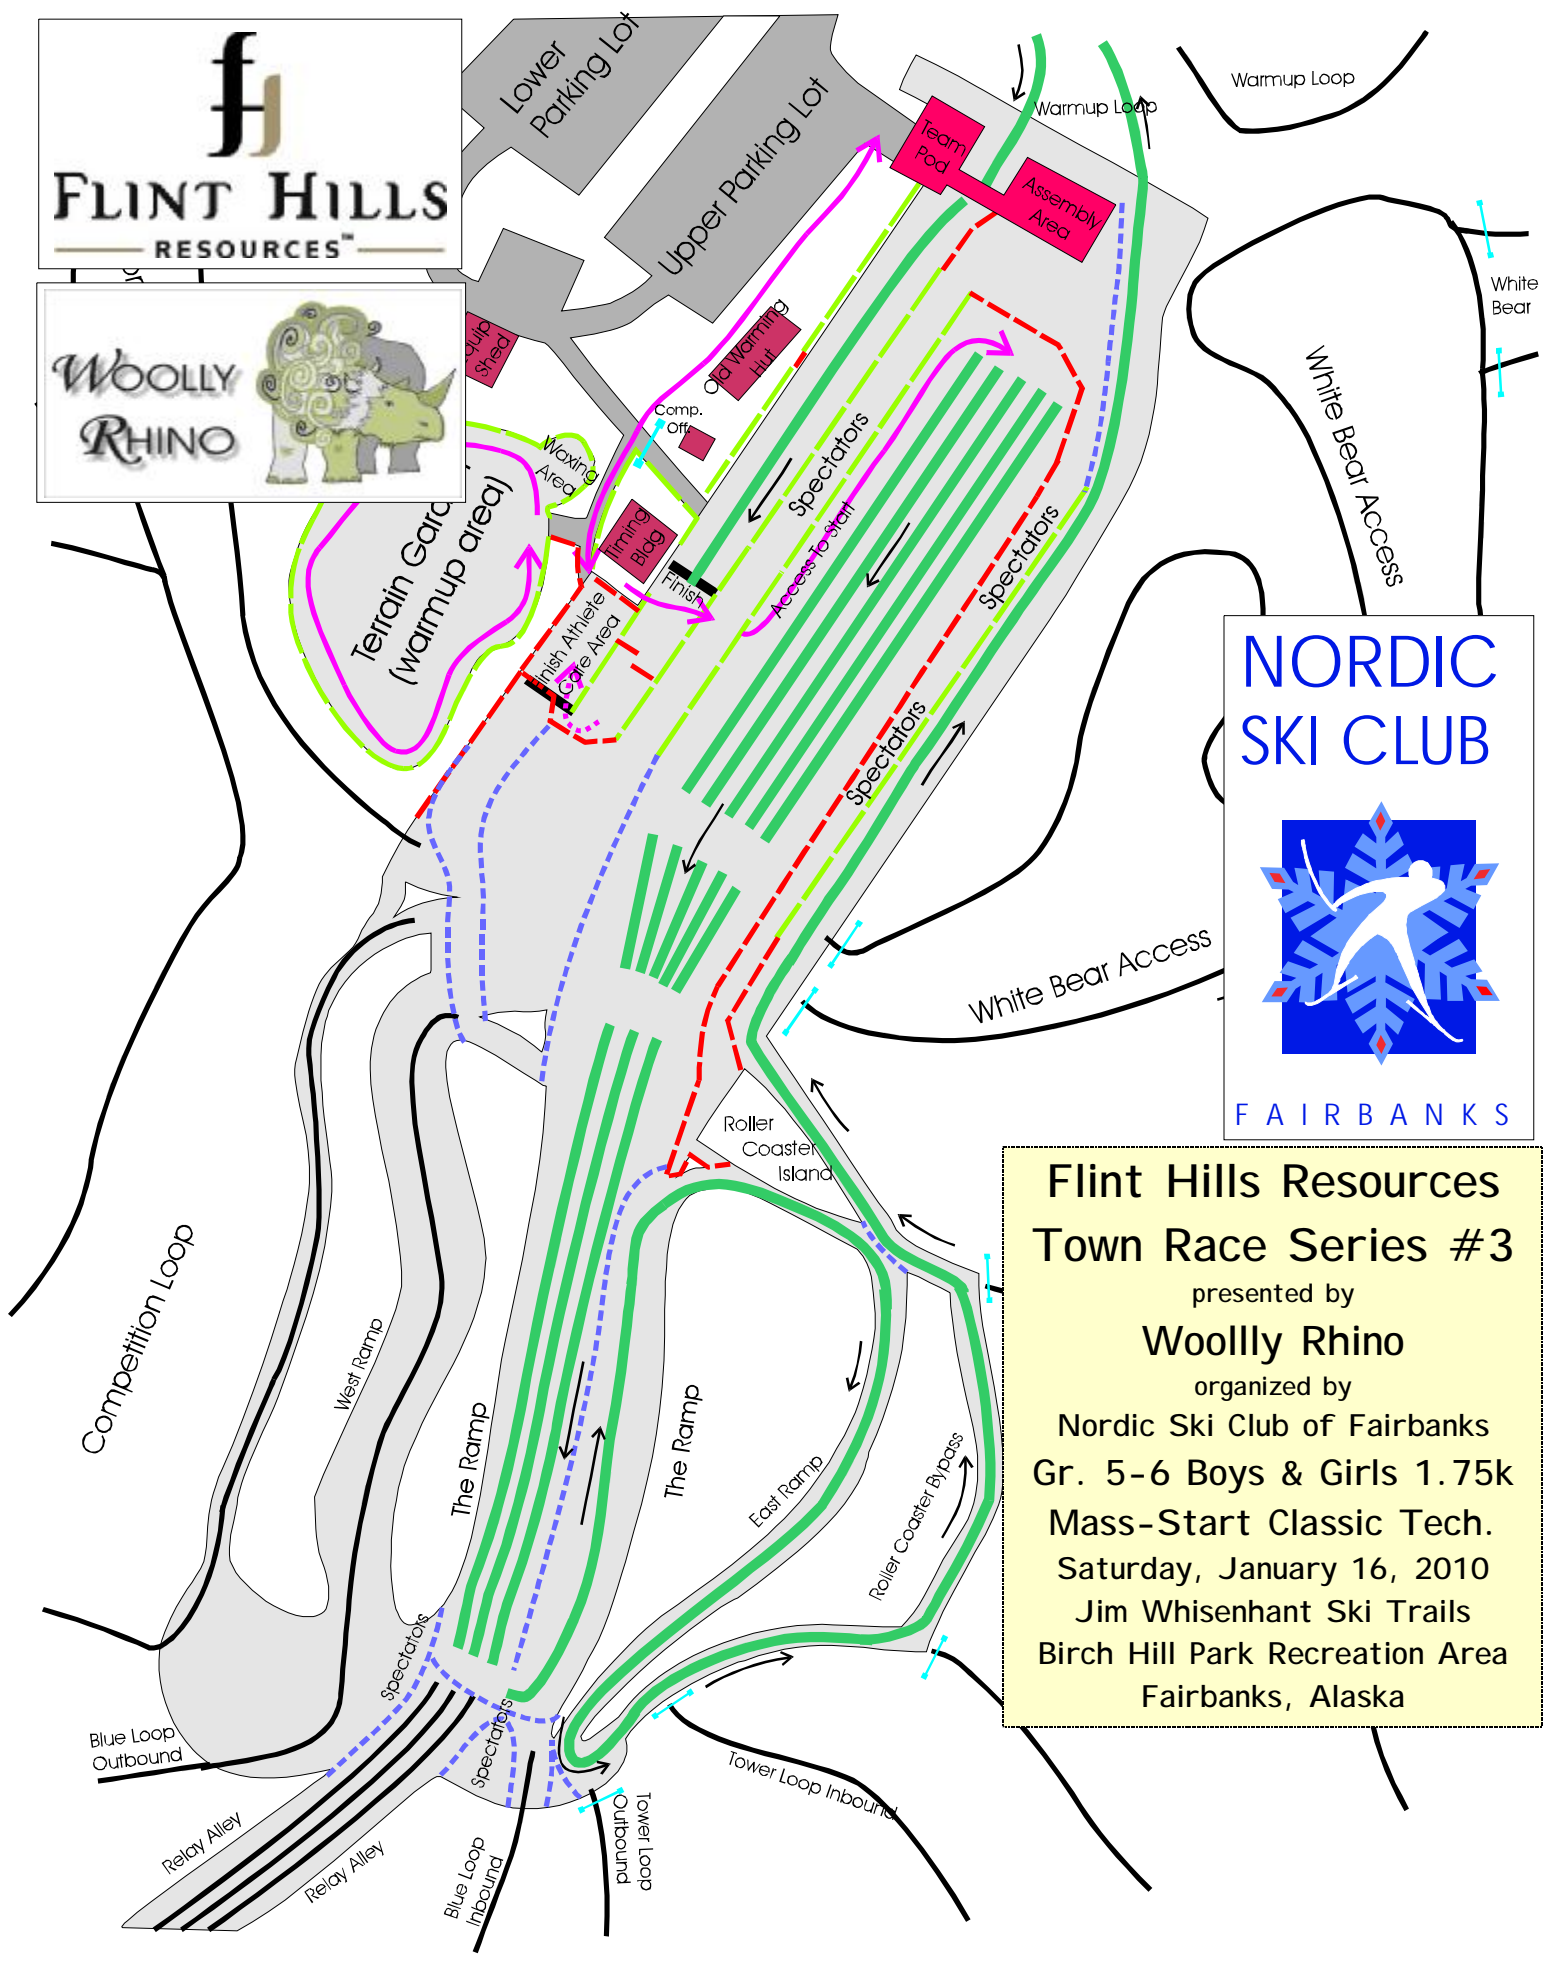

NORDIC SKI CLUB

FAIRBANKS

**Flint Hills Resources
Town Race Series #3**
presented by
Woolly Rhino
organized by
Nordic Ski Club of Fairbanks
Gr. 5-6 Boys & Girls 1.75k
Mass-Start Classic Tech.
Saturday, January 16, 2010
Jim Whisenant Ski Trails
Birch Hill Park Recreation Area
Fairbanks, Alaska