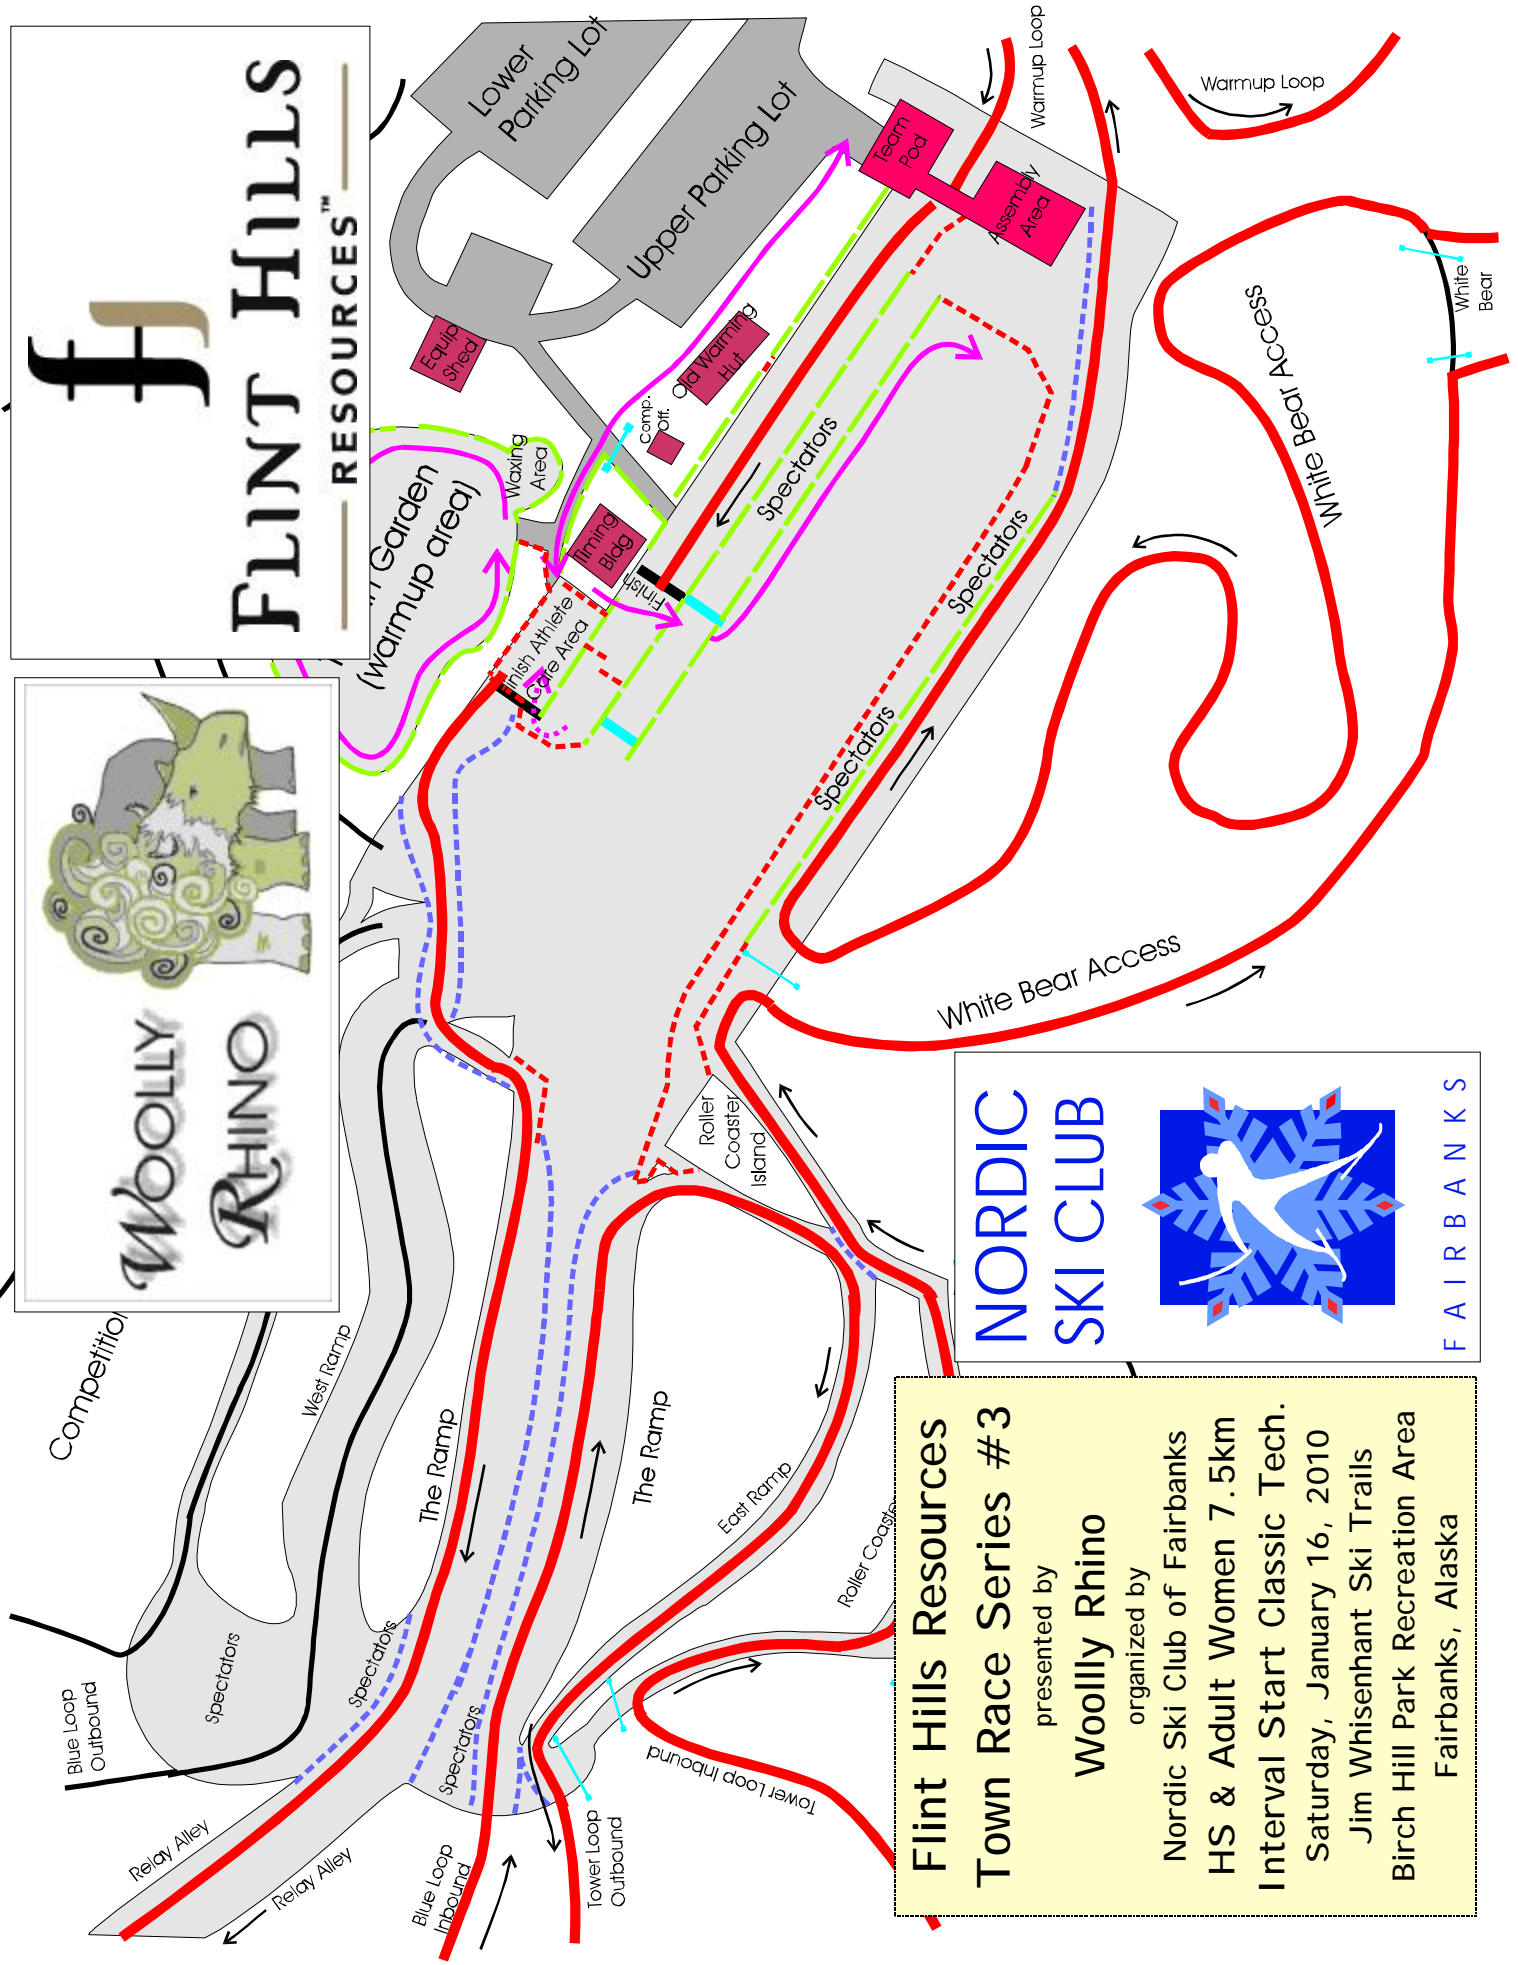

Flint Hills Resources
Town Race Series #3
presented by
Woolly Rhino
organized by
Nordic Ski Club of Fairbanks
HS & Adult Women 7.5km
Interval Start Classic Tech.
Saturday, January 16, 2010
Jim Whisenant Ski Trails
Birch Hill Park Recreation Area
Fairbanks, Alaska