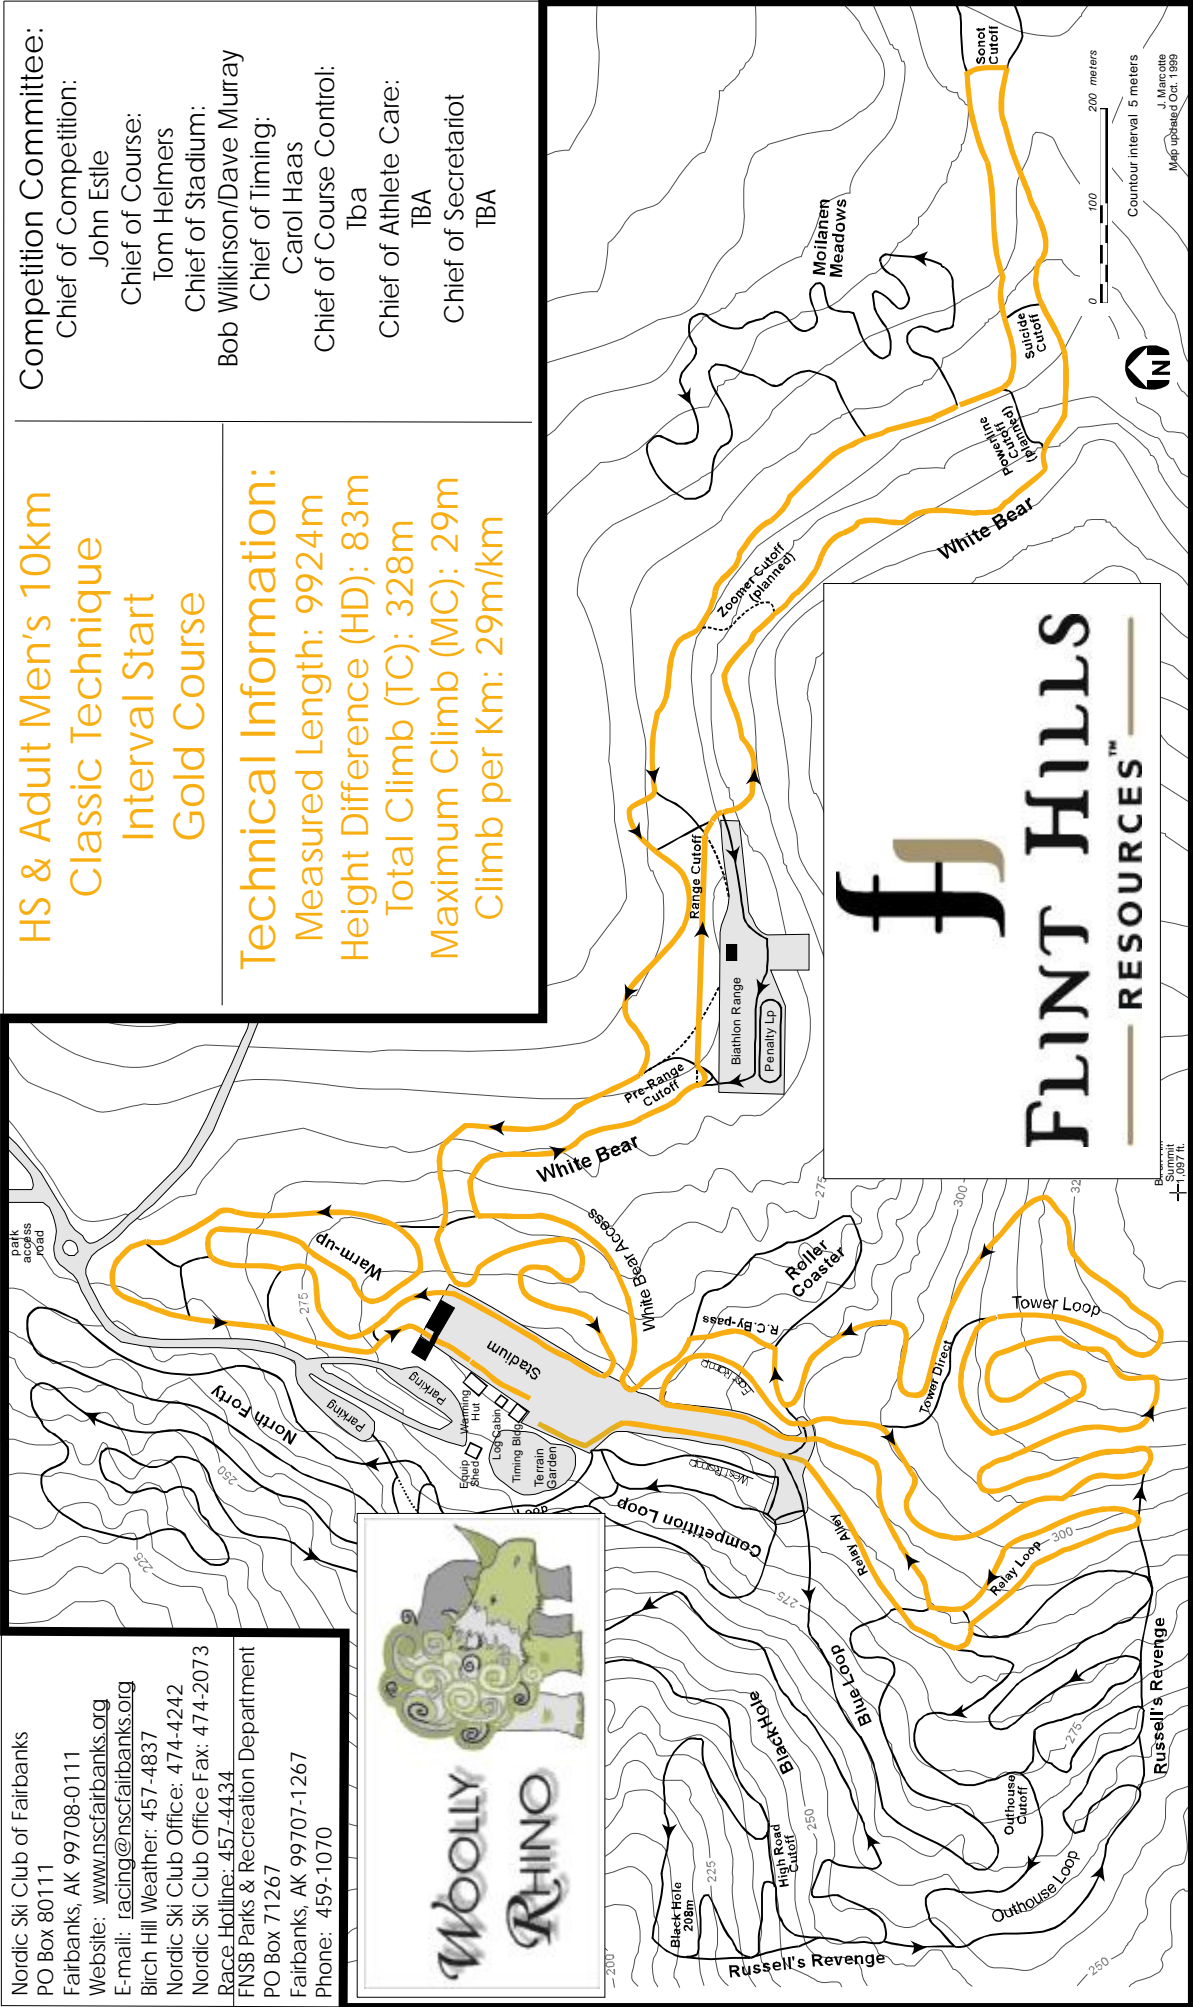

HS & Adult Men's 10km
Classic Technique
Interval Start
Gold Course

Technical Information:
Measured Length: 9924m
Height Difference (HD): 83m
Total Climb (TC): 328m
Maximum Climb (MC): 29m
Climb per Km: 29m/km

Competition Committee:
Chief of Competition: John Estle
Chief of Course: Tom Helmers
Chief of Stadium: Bob Wilkinson/Dave Murray
Chief of Timing: Carol Haas
Chief of Course Control: Tba
Chief of Athlete Care: TBA
Chief of Secretariat: TBA