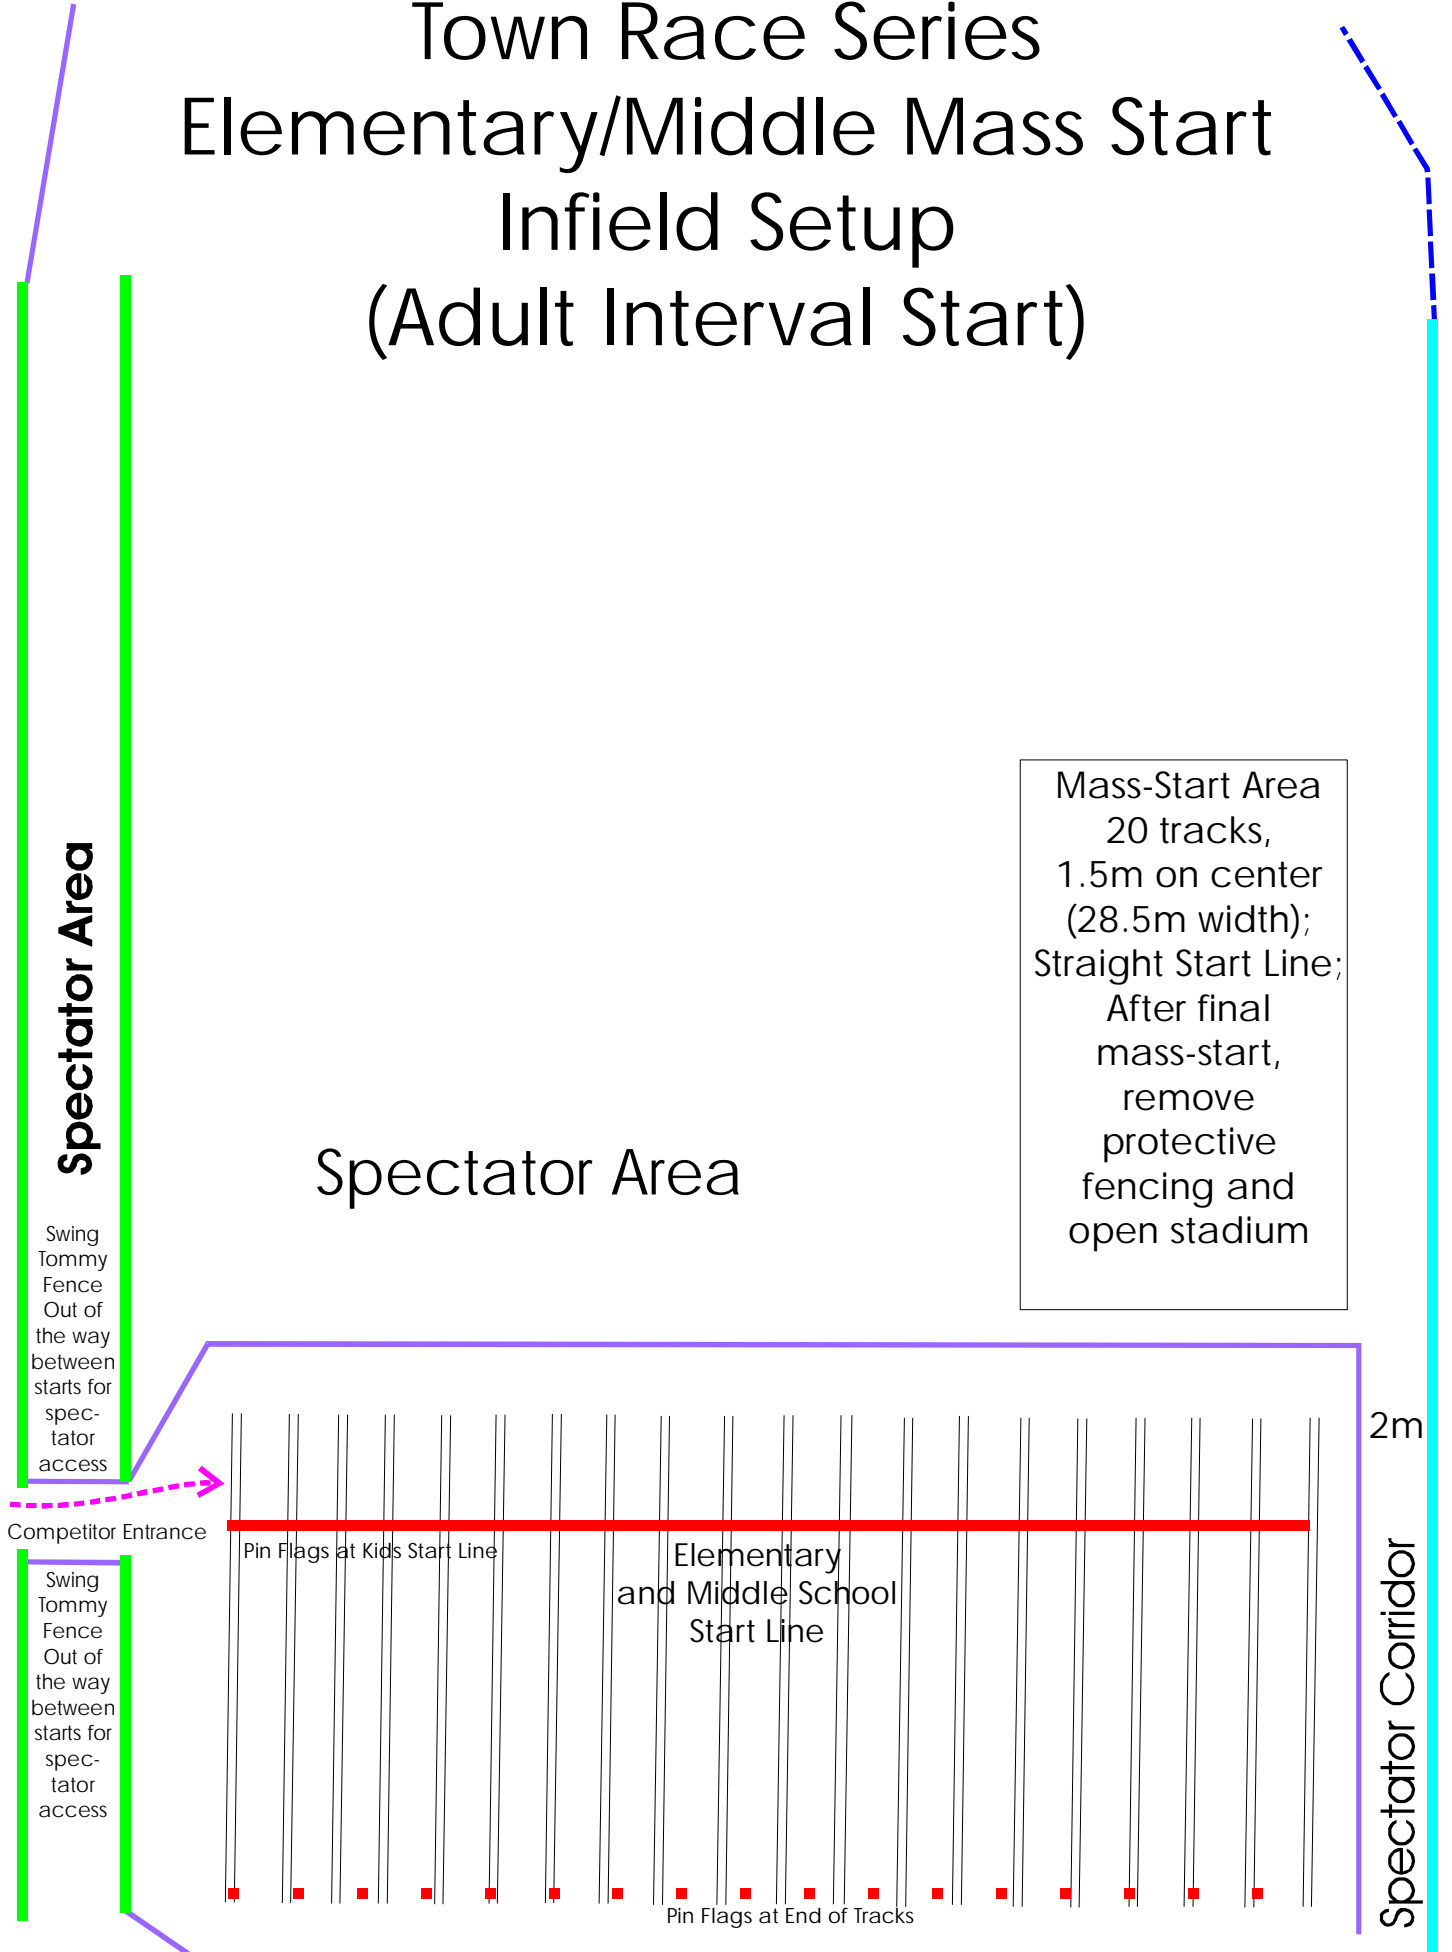

Town Race Series Elementary/Middle Mass Start Infield Setup (Adult Interval Start)