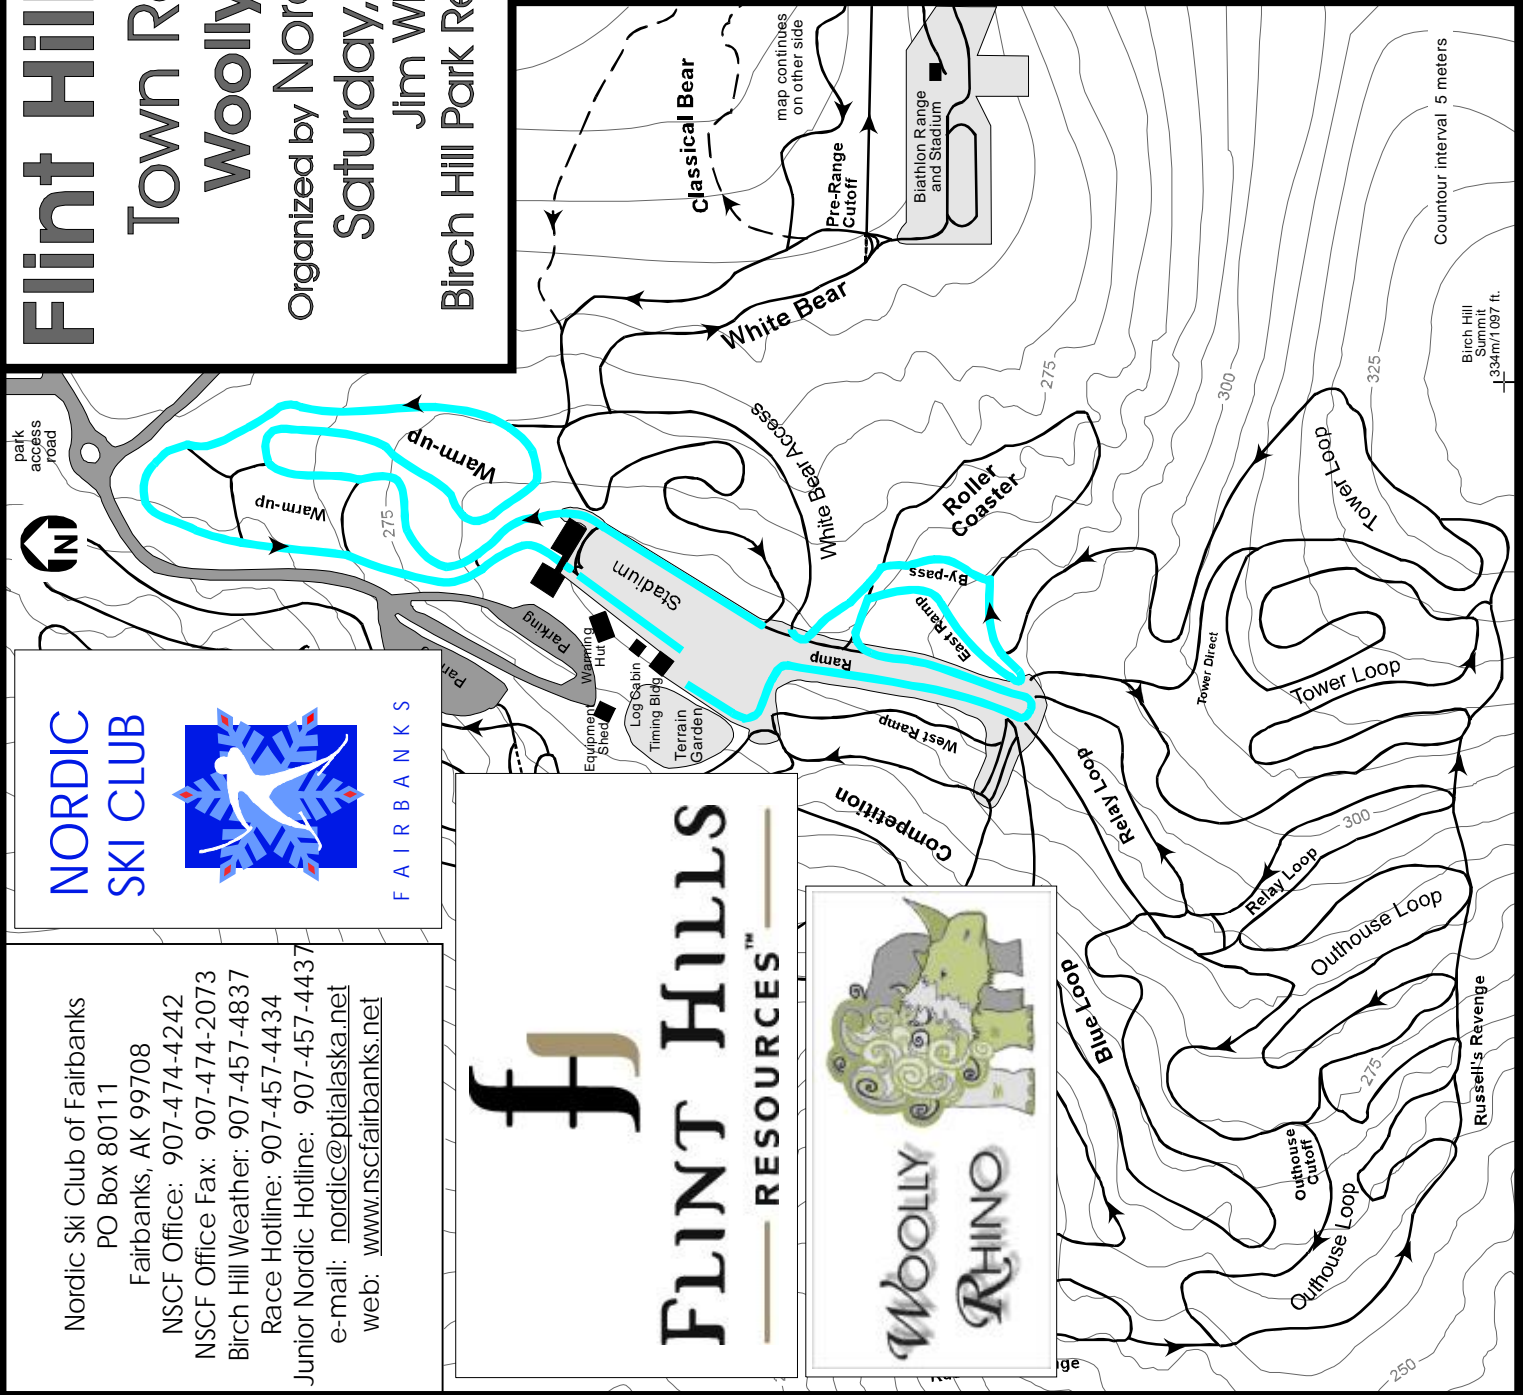

Competition Committee:

- Chief of Competition: John Estle
- Chief of Course: Tom Helmers
- Chief of Stadium: Susan Faulkner
- Assistants: Bob Wilkinson, Dave Murray
- Chief of Timing:
- Chief of Competition Control: tba
- Chief of Athlete Care: tba
- Chief of Secretariat: tba