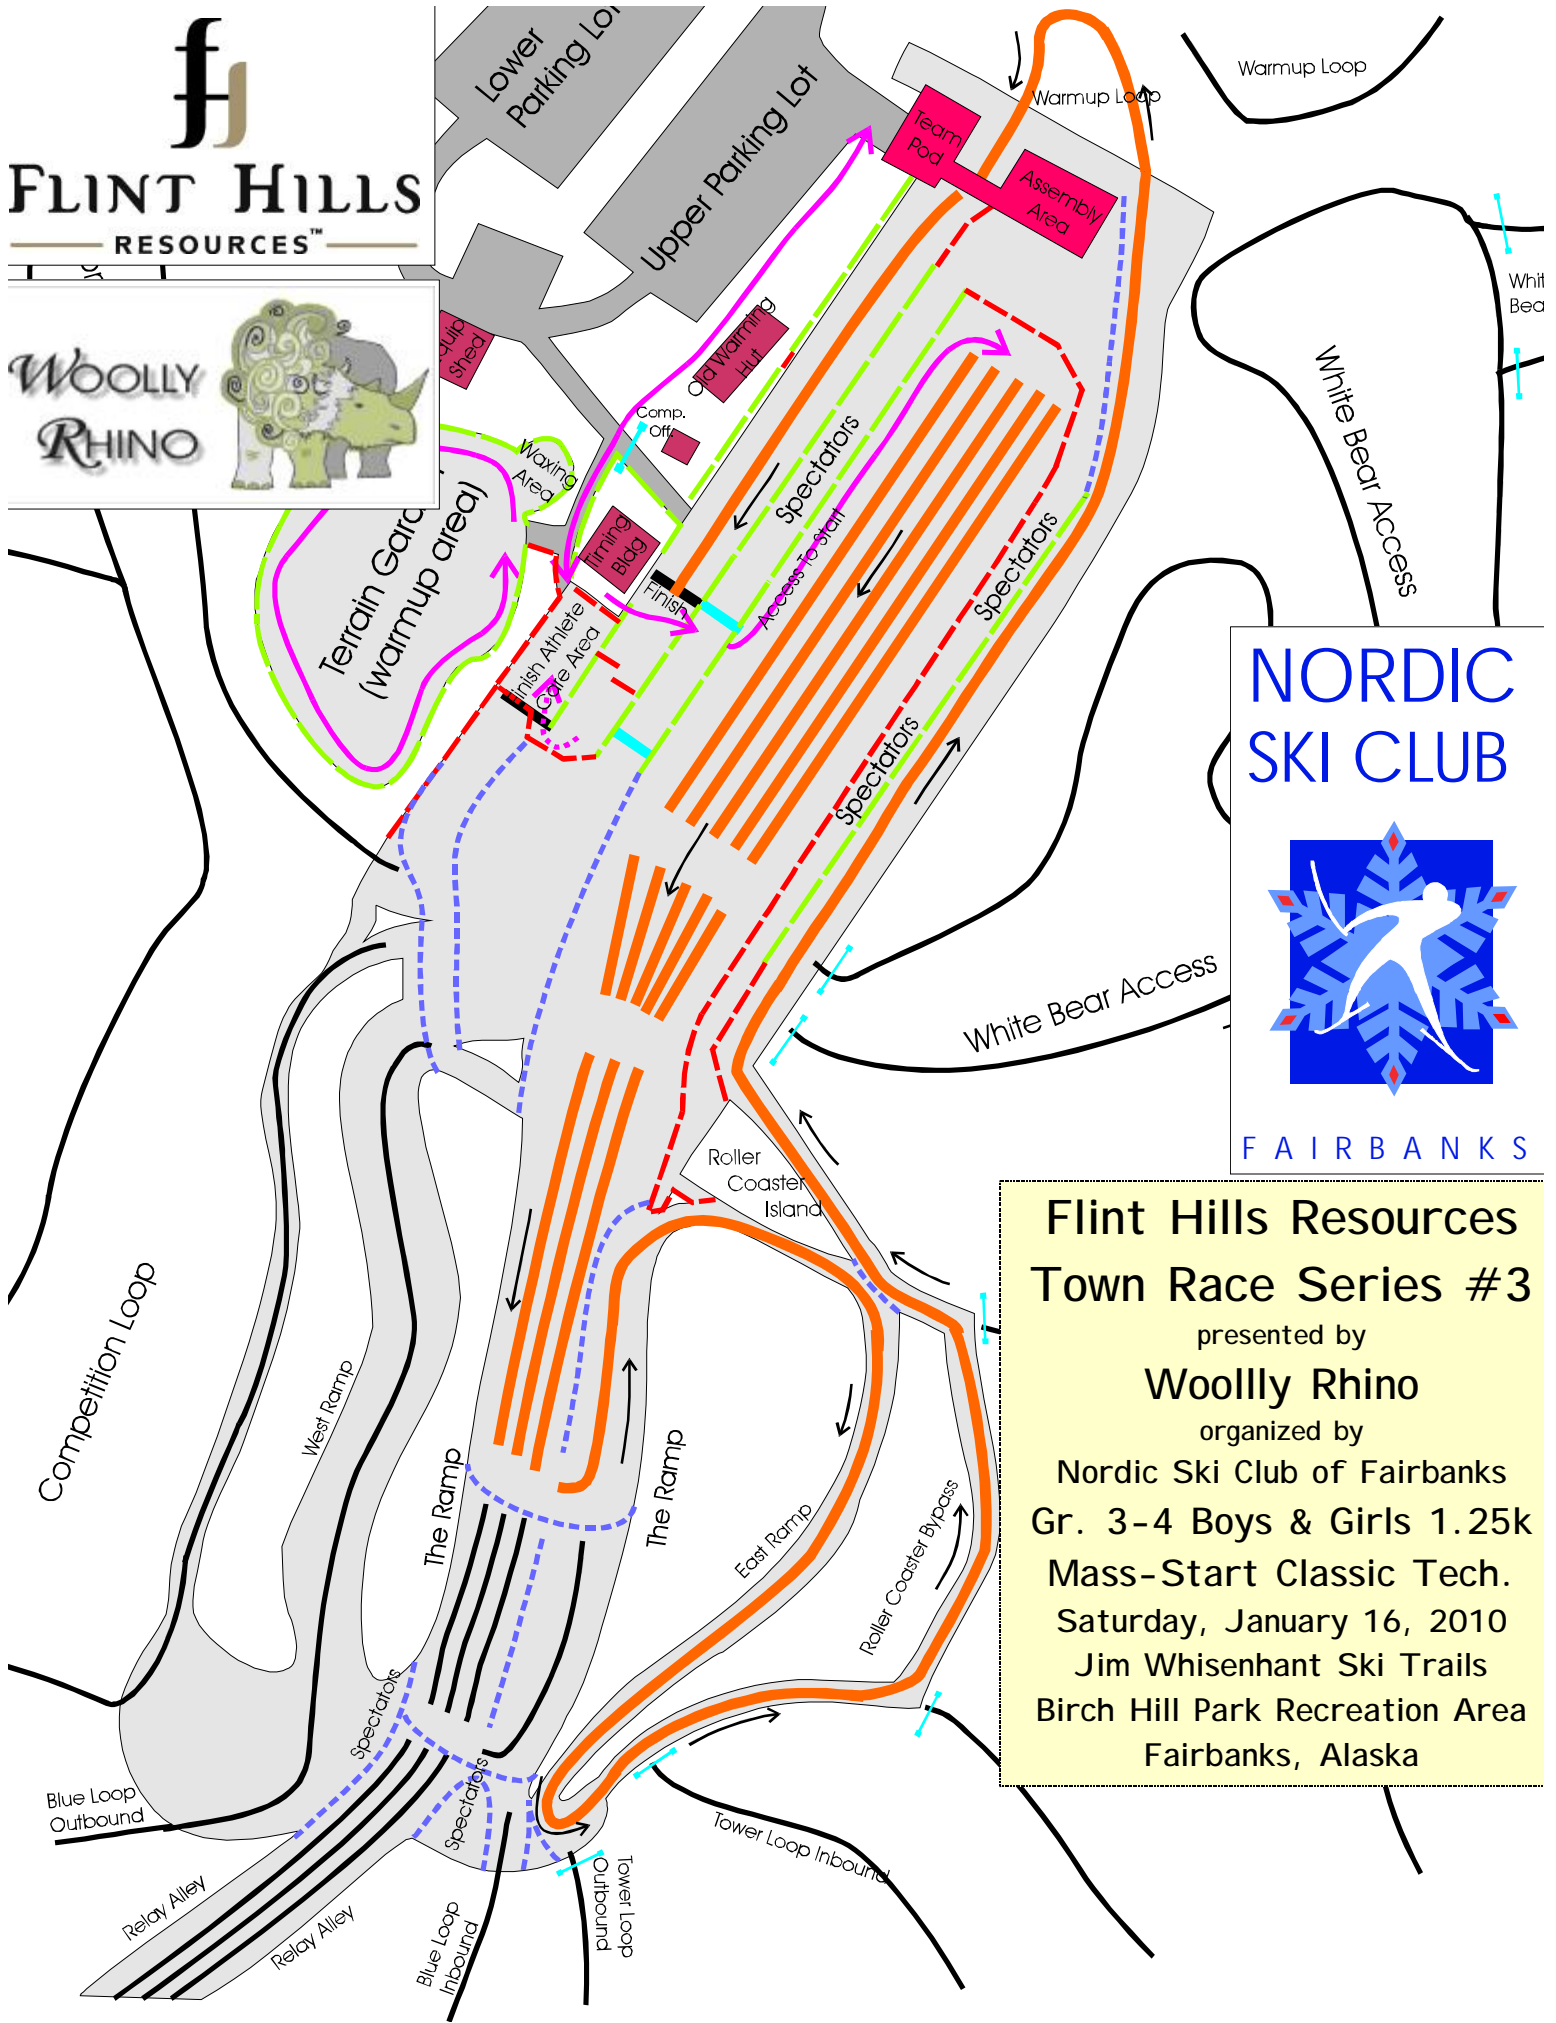

NORDIC SKI CLUB

FAIRBANKS

**Flint Hills Resources
Town Race Series #3**
presented by
Woolly Rhino
organized by
Nordic Ski Club of Fairbanks
Gr. 3-4 Boys & Girls 1.25k
Mass-Start Classic Tech.
Saturday, January 16, 2010
Jim Whisenant Ski Trails
Birch Hill Park Recreation Area
Fairbanks, Alaska