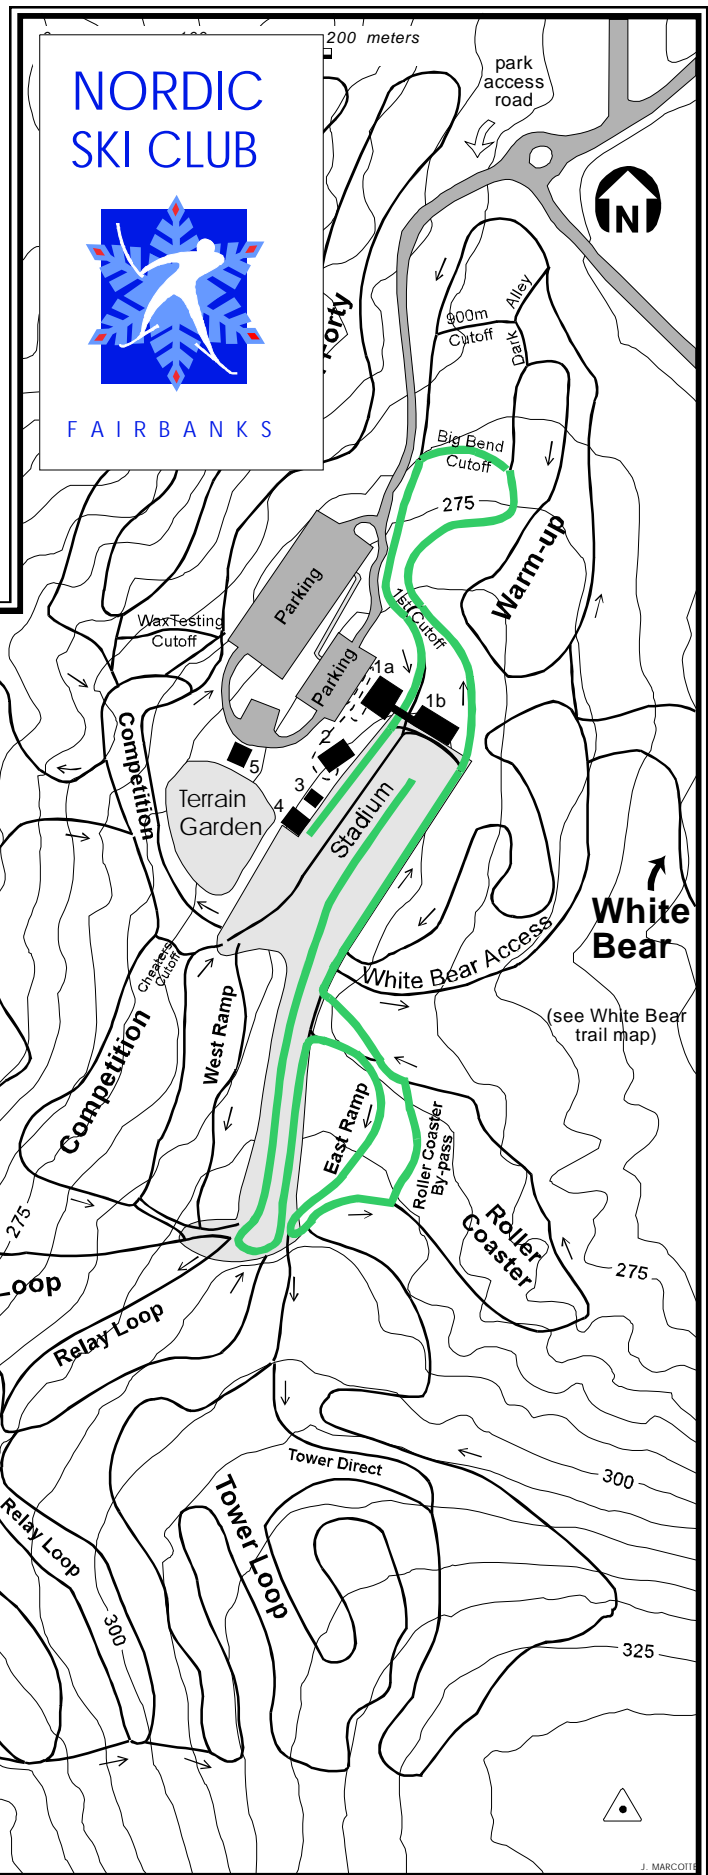

**Flint Hills Resources
Town Race Series #3
Woolly Rhino Classic**
Organized by NSCFairbanks
Jim Whisenant Ski Trails
Birch Hill Recreation Area
Saturday, January 16, 2010

Grade 5 & 6 Boys & Girls
1.75km Classic Technique
Mass Start

Birch Hill Recreation Area
Fairbanks North Star Borough
Parks and Recreation Dept.
P.O. Box 71267
Fairbanks, Alaska 99707
(907) 459-1070

Nordic Ski Club of Fairbanks
P.O. Box 80111
Fairbanks, Alaska 99708
www.nscfairbanks.org
Birch Hill Weather: 457-4837
Junior Nordic: 457-4437
Race Info: 457-4434