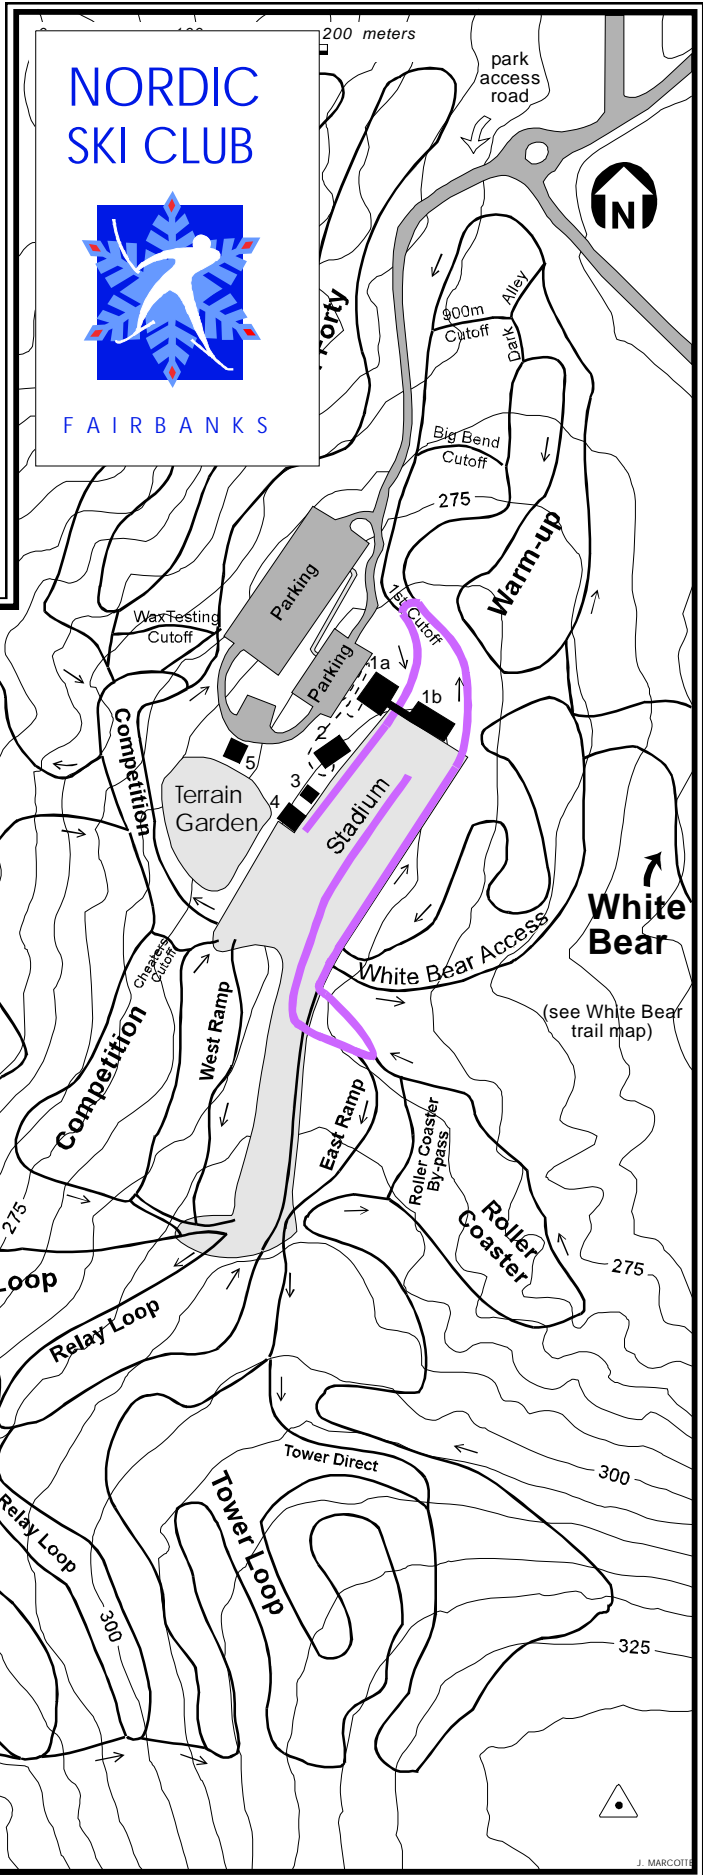

Purple Course
Measured Dist: 804m
HD = 5m
TC = 8m
MC = 5m
M/Km = 6.3
Filename:
2010-01-16-008k-Course.cdr

NORDIC SKI CLUB

FAIRBANKS

**Flint Hills Resources
 Town Race Series #3**
 presented by
Woolly Rhino
 organized by
 Nordic Ski Club of Fairbanks
**Gr. K-1-2 Boys & Girls 800m
 Mass-Start Classic Tech.**
 Saturday, January 16, 2010
 Jim Whisenant Ski Trails
 Birch Hill Park Recreation Area
 Fairbanks, Alaska