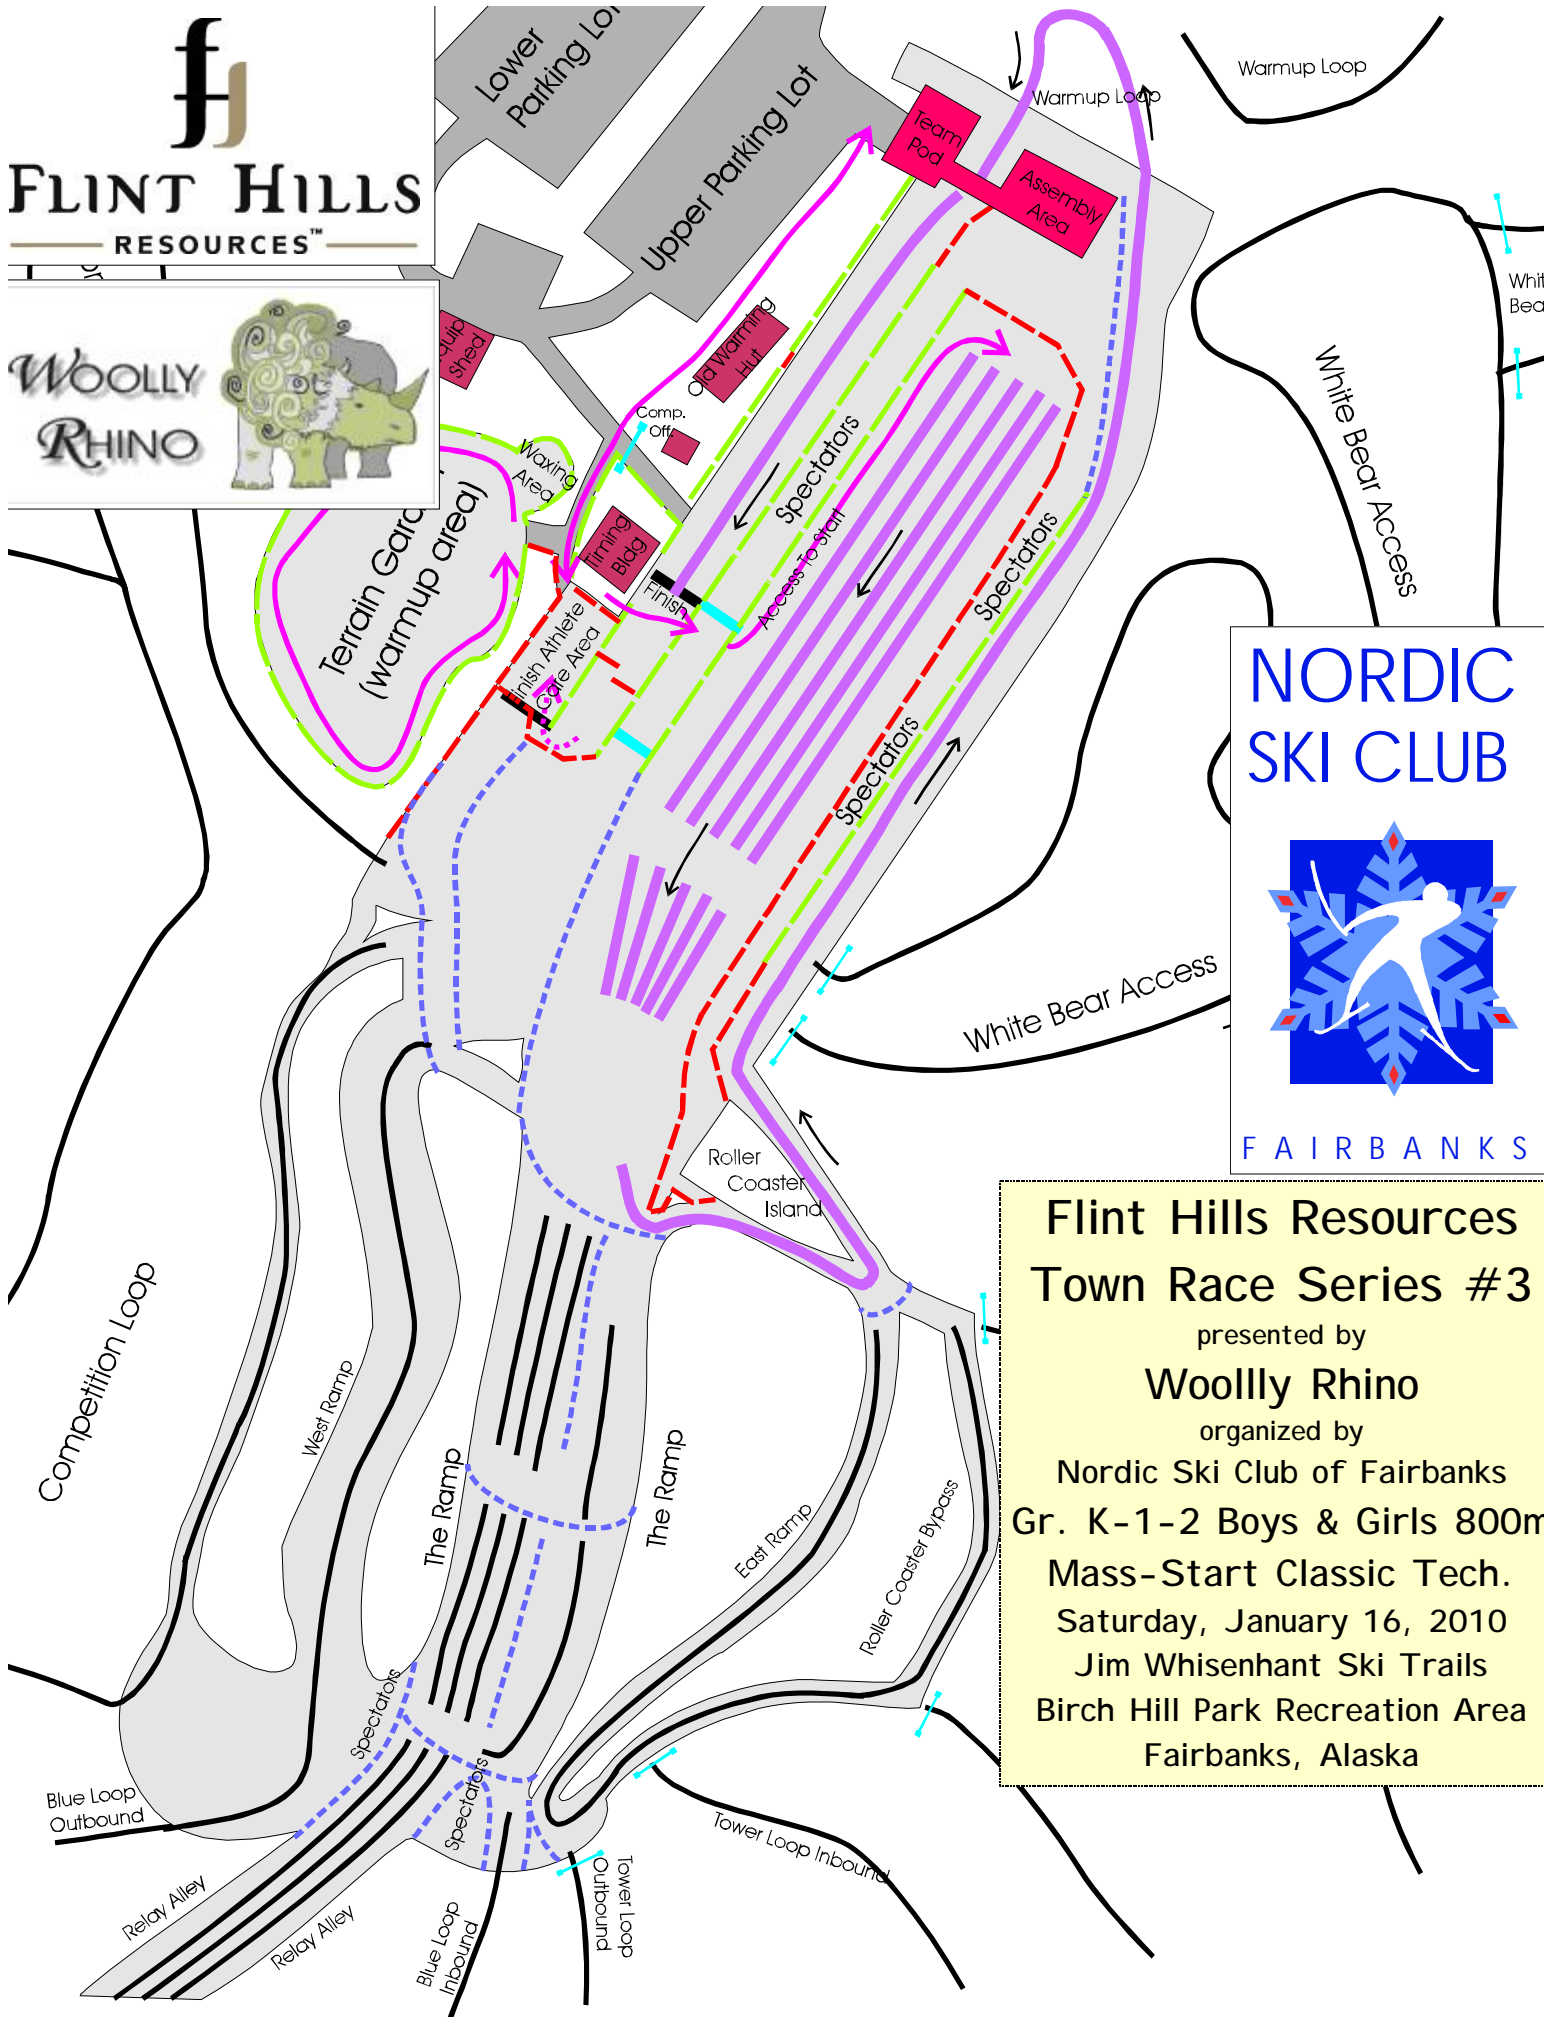

NORDIC SKI CLUB

FAIRBANKS

**Flint Hills Resources
Town Race Series #3**
presented by
Woolly Rhino
organized by
Nordic Ski Club of Fairbanks
**Gr. K-1-2 Boys & Girls 800m
Mass-Start Classic Tech.**
Saturday, January 16, 2010
Jim Whisenant Ski Trails
Birch Hill Park Recreation Area
Fairbanks, Alaska