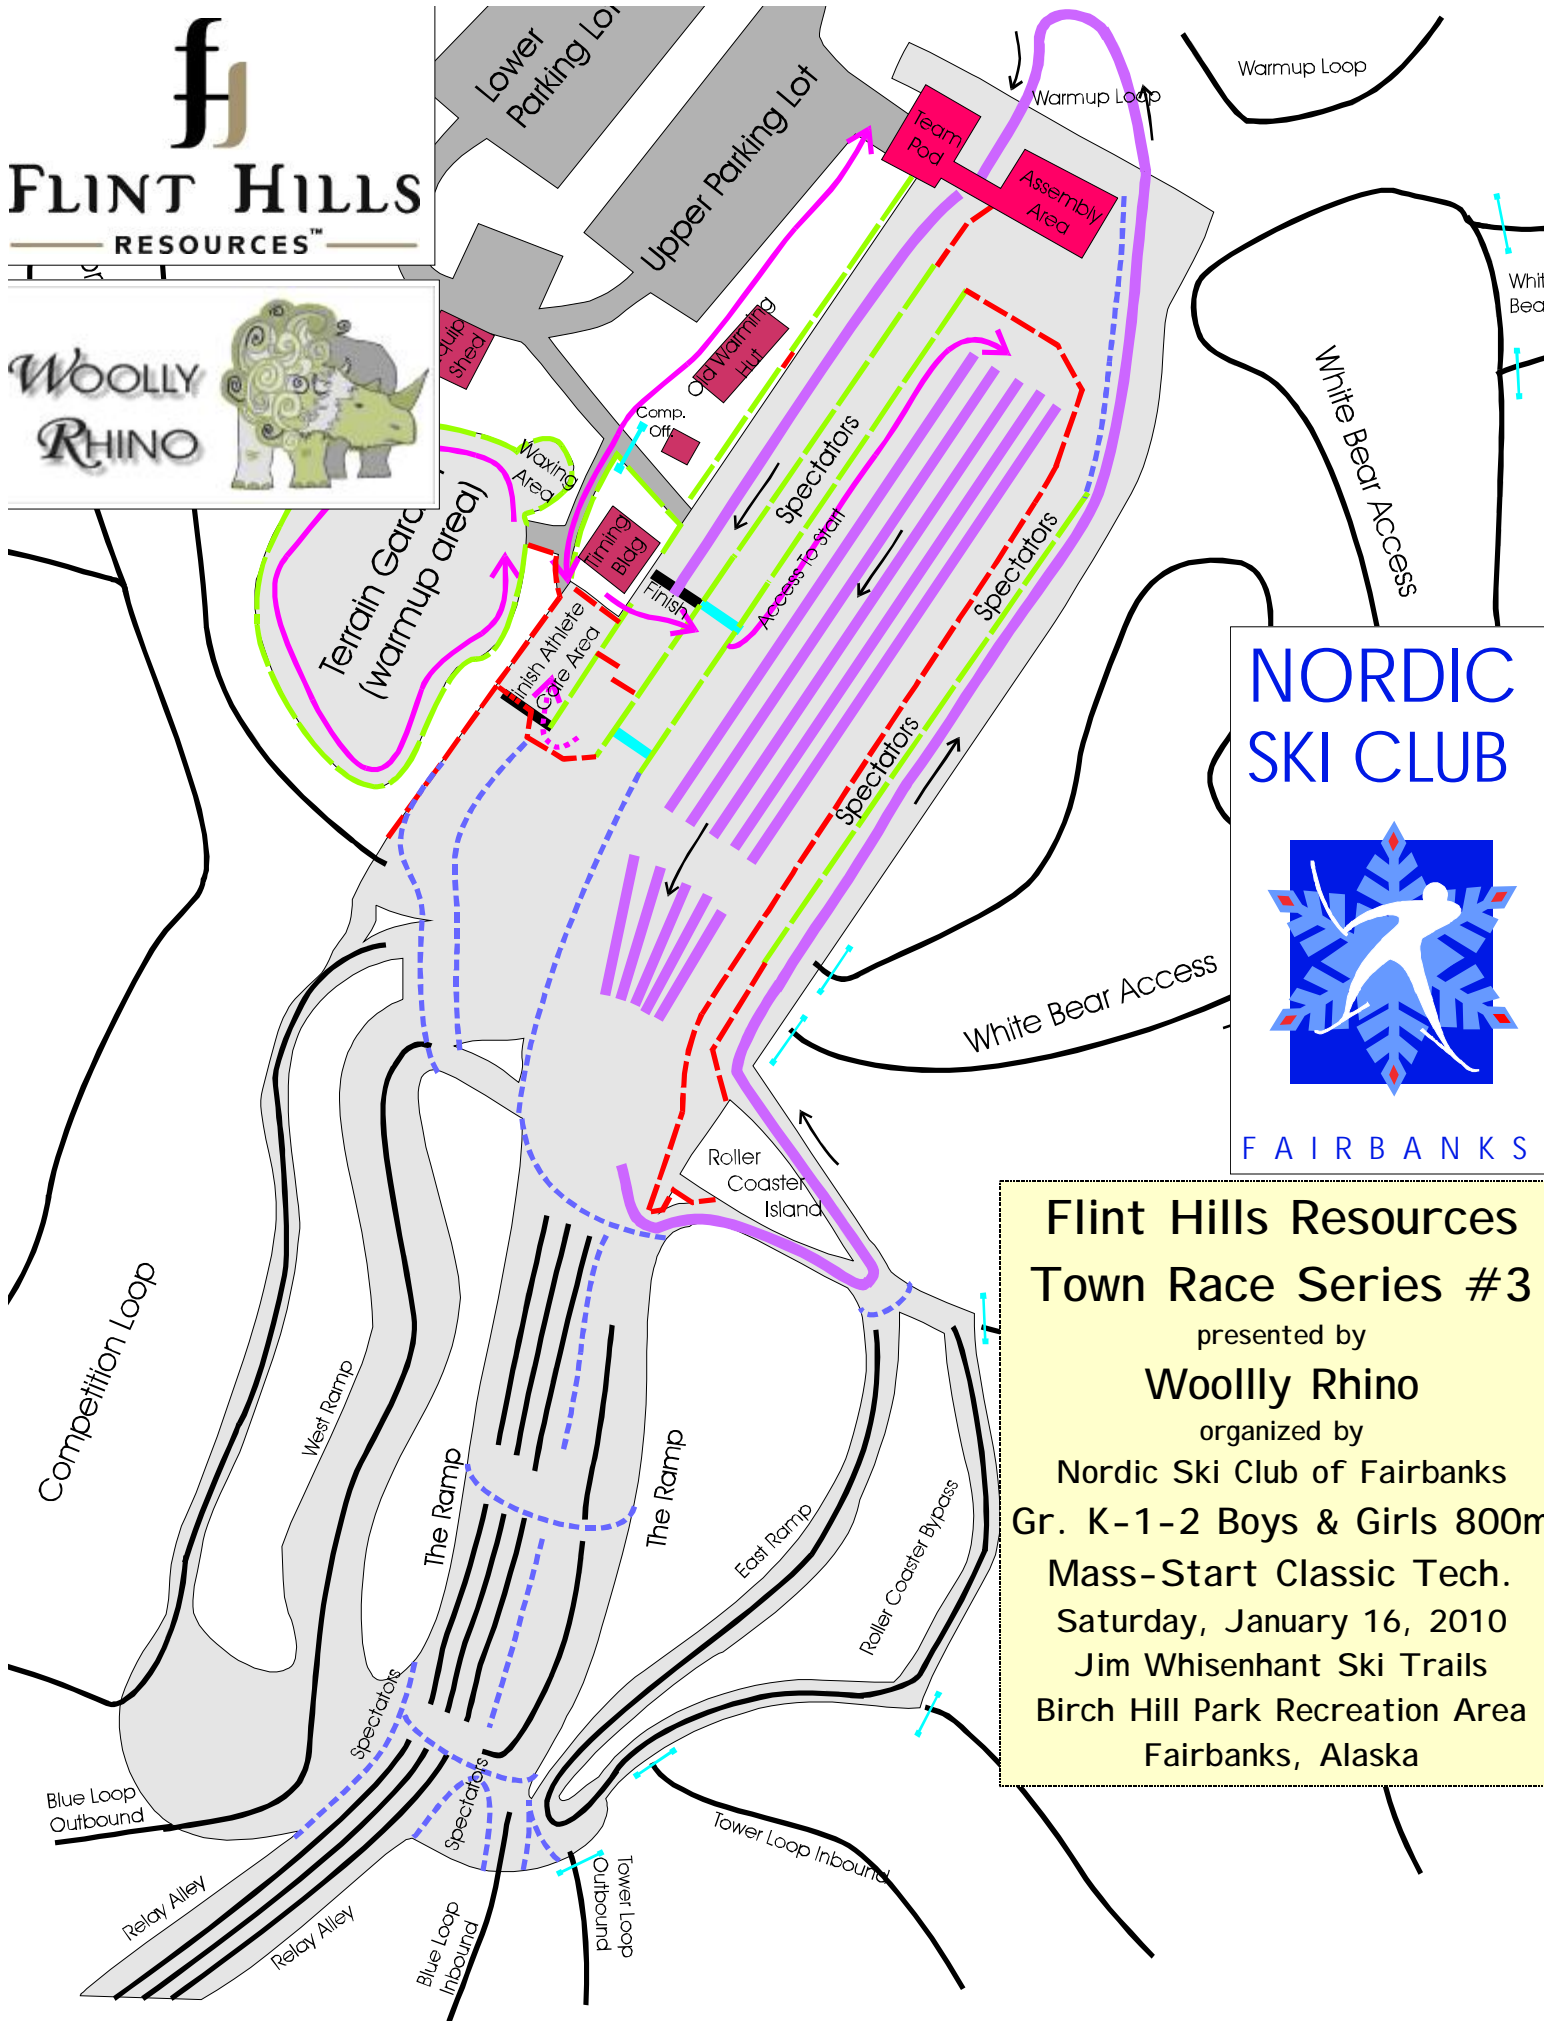

NORDIC SKI CLUB

FAIRBANKS

**Flint Hills Resources
Town Race Series #3**
presented by
Woolly Rhino
organized by
Nordic Ski Club of Fairbanks
**Gr. K-1-2 Boys & Girls 800m
Mass-Start Classic Tech.**
Saturday, January 16, 2010
Jim Whisenant Ski Trails
Birch Hill Park Recreation Area
Fairbanks, Alaska