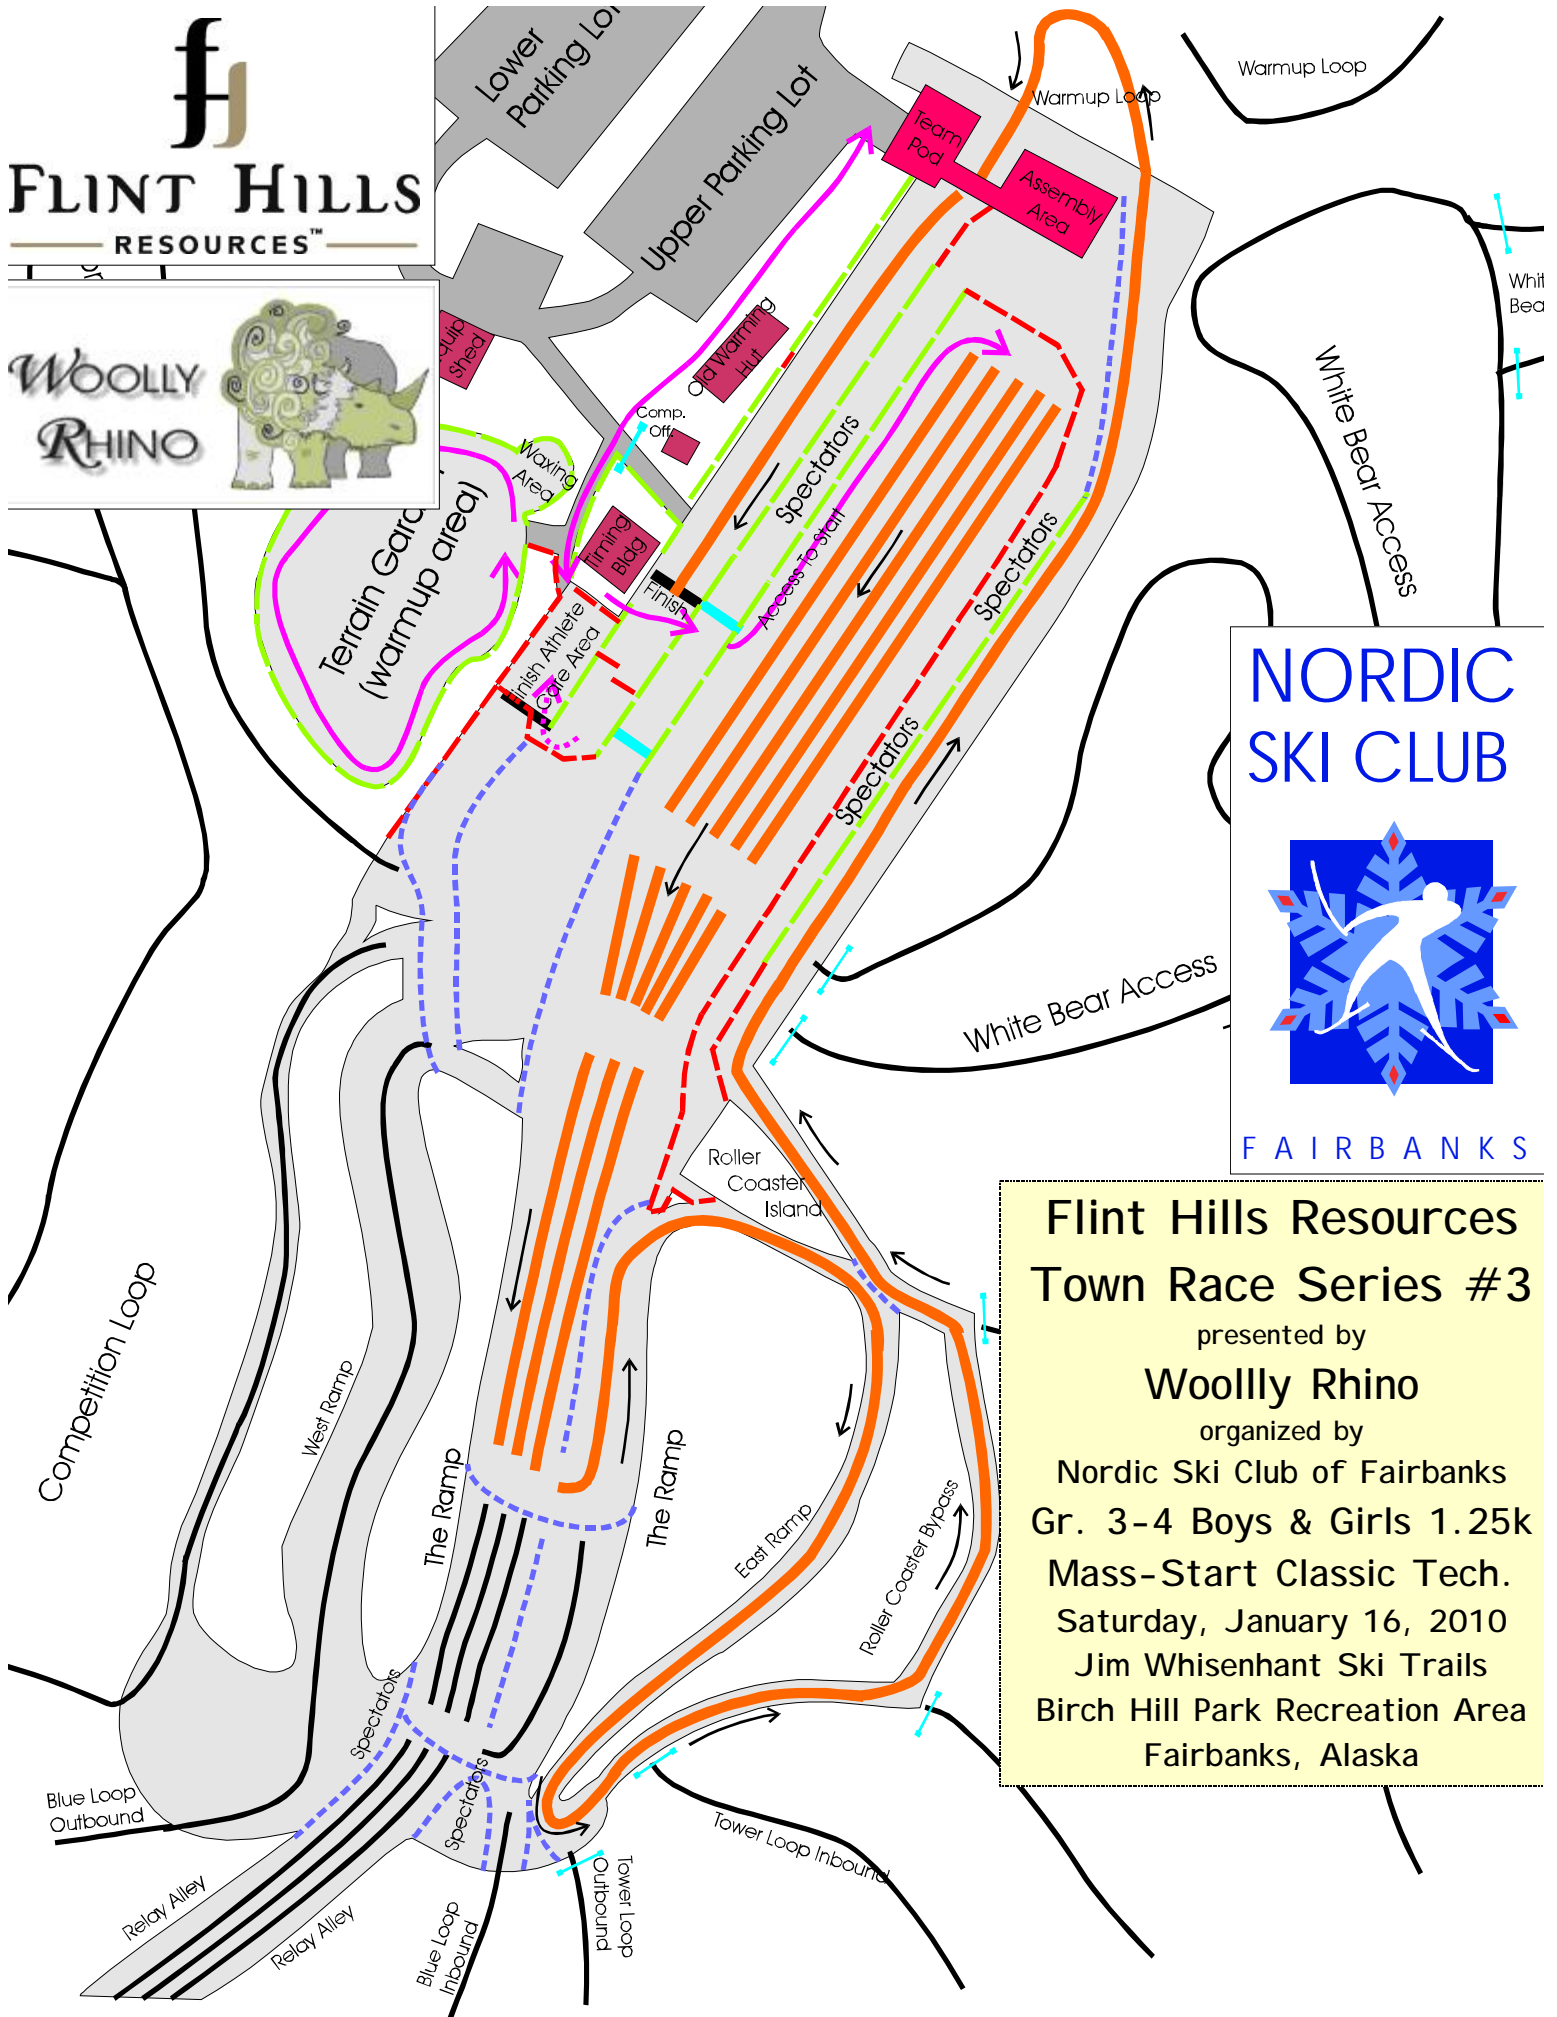

NORDIC SKI CLUB

FAIRBANKS

Flint Hills Resources
Town Race Series #3
presented by
Woolly Rhino
organized by
Nordic Ski Club of Fairbanks
Gr. 3-4 Boys & Girls 1.25k
Mass-Start Classic Tech.
Saturday, January 16, 2010
Jim Whisenant Ski Trails
Birch Hill Park Recreation Area
Fairbanks, Alaska