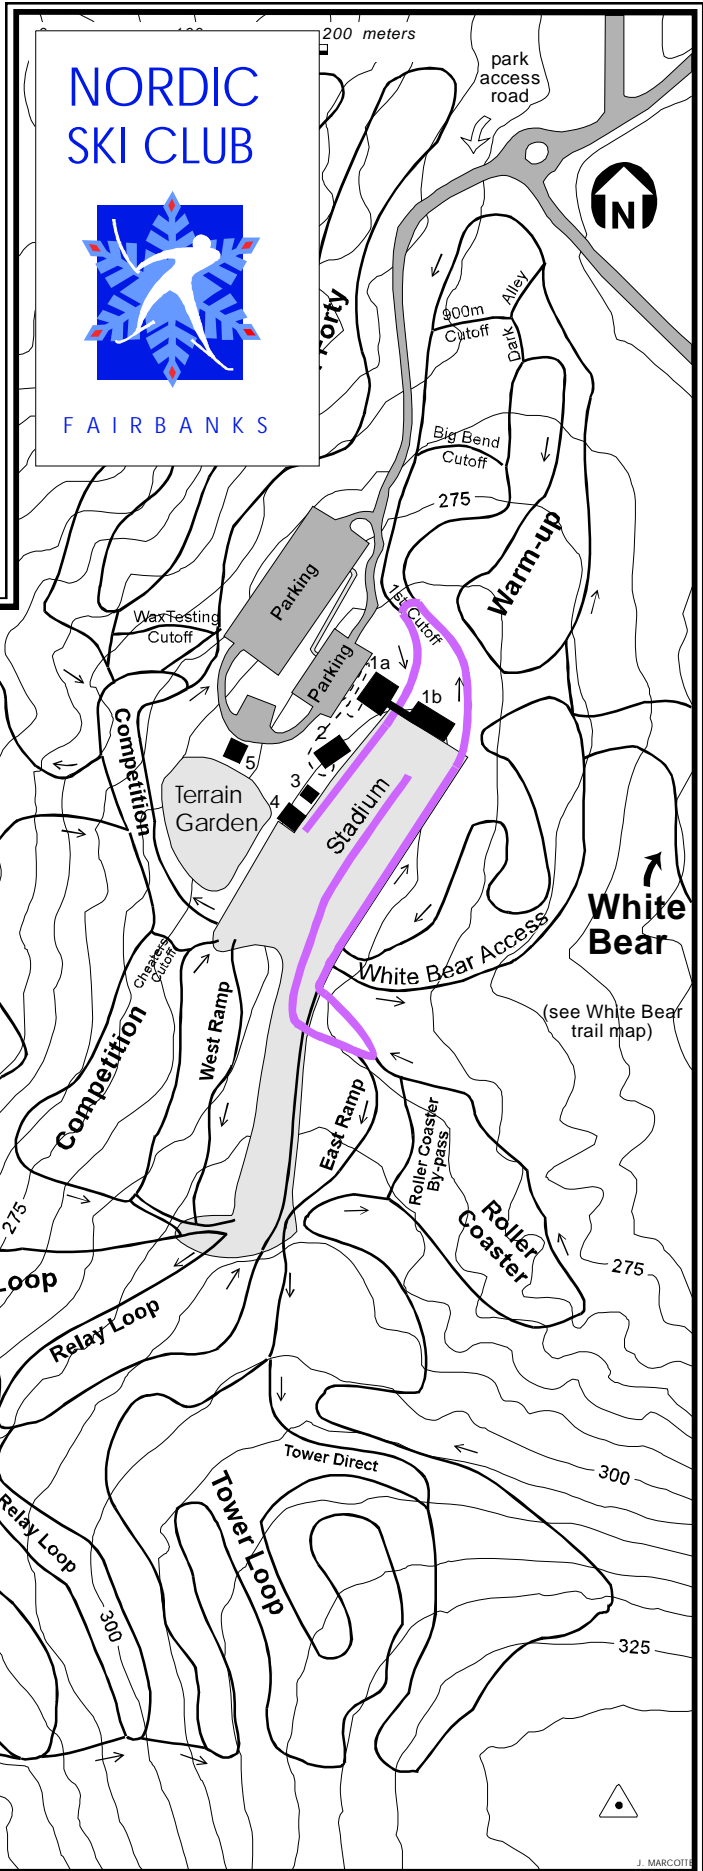

Purple Course
Measured Dist: 804m
HD = 5m
TC = 8m
MC = 5m
M/Km = 6.3
Filename:
2010-01-16-008k-Course.cdr

NORDIC SKI CLUB

FAIRBANKS

**Flint Hills Resources
 Town Race Series #3**
 presented by
Woolly Rhino
 organized by
 Nordic Ski Club of Fairbanks
**Gr. K-1-2 Boys & Girls 800m
 Mass-Start Classic Tech.**
 Saturday, January 16, 2010
 Jim Whisenant Ski Trails
 Birch Hill Park Recreation Area
 Fairbanks, Alaska