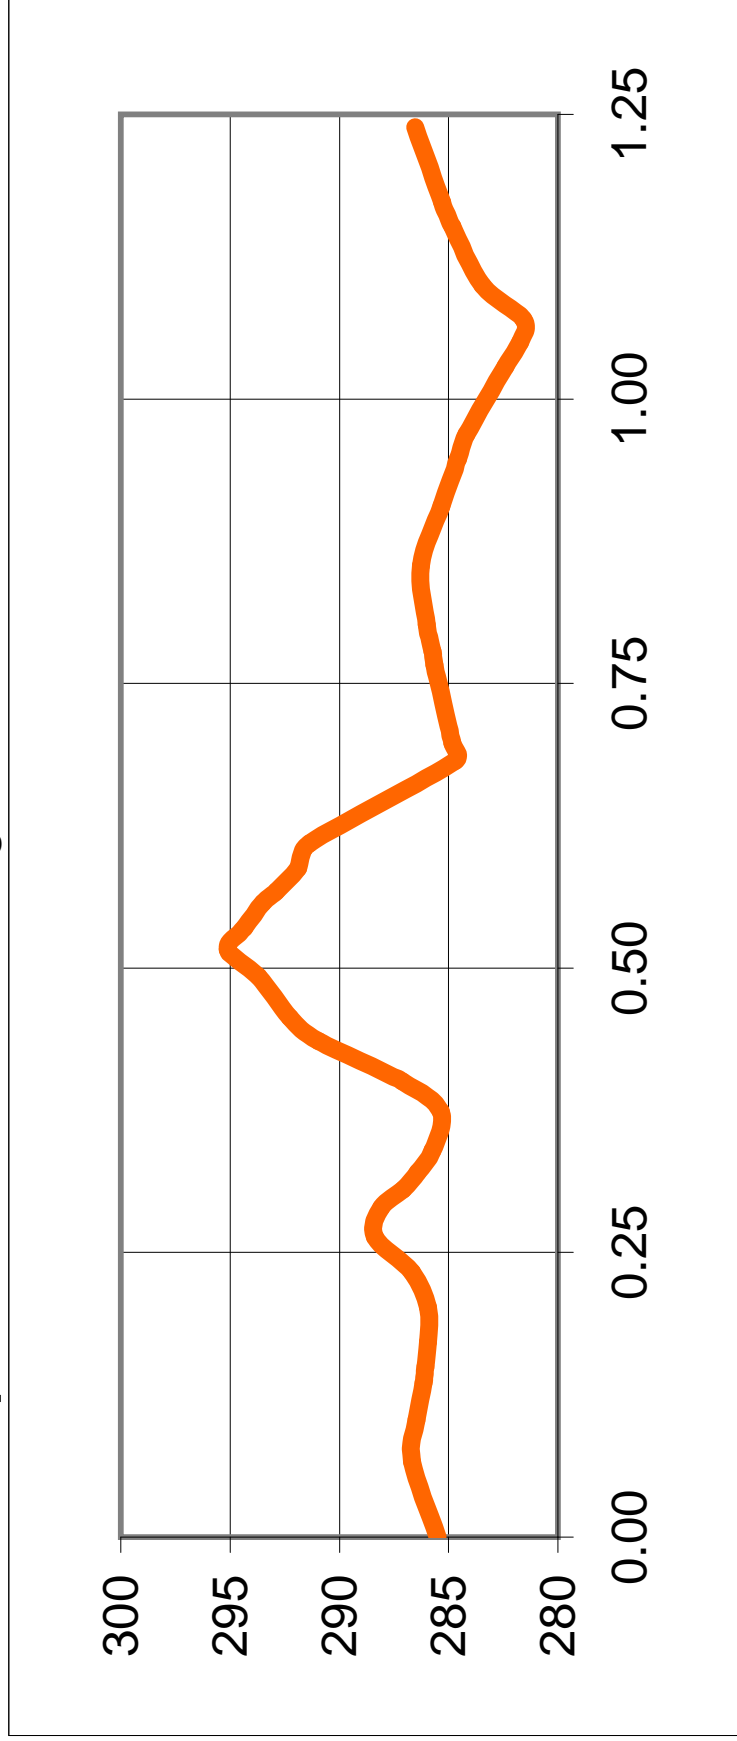

Grade 3 & 4 Boys & Girls 1.25km Classic Technique

Measured Length 1239 m   **Height Difference (HD):** 14 m
High Point 295 m   **Total Climb (TC):** 20 m
Low Point 282 m   **Maximum Climb (MC):** 9 m

FIS Spec Ranges: HD:30m, MC:30m, TC min:0m/TC max:30m

Climb per km: 16.1m - FIS range climb/km: 0.0m - 30.0m