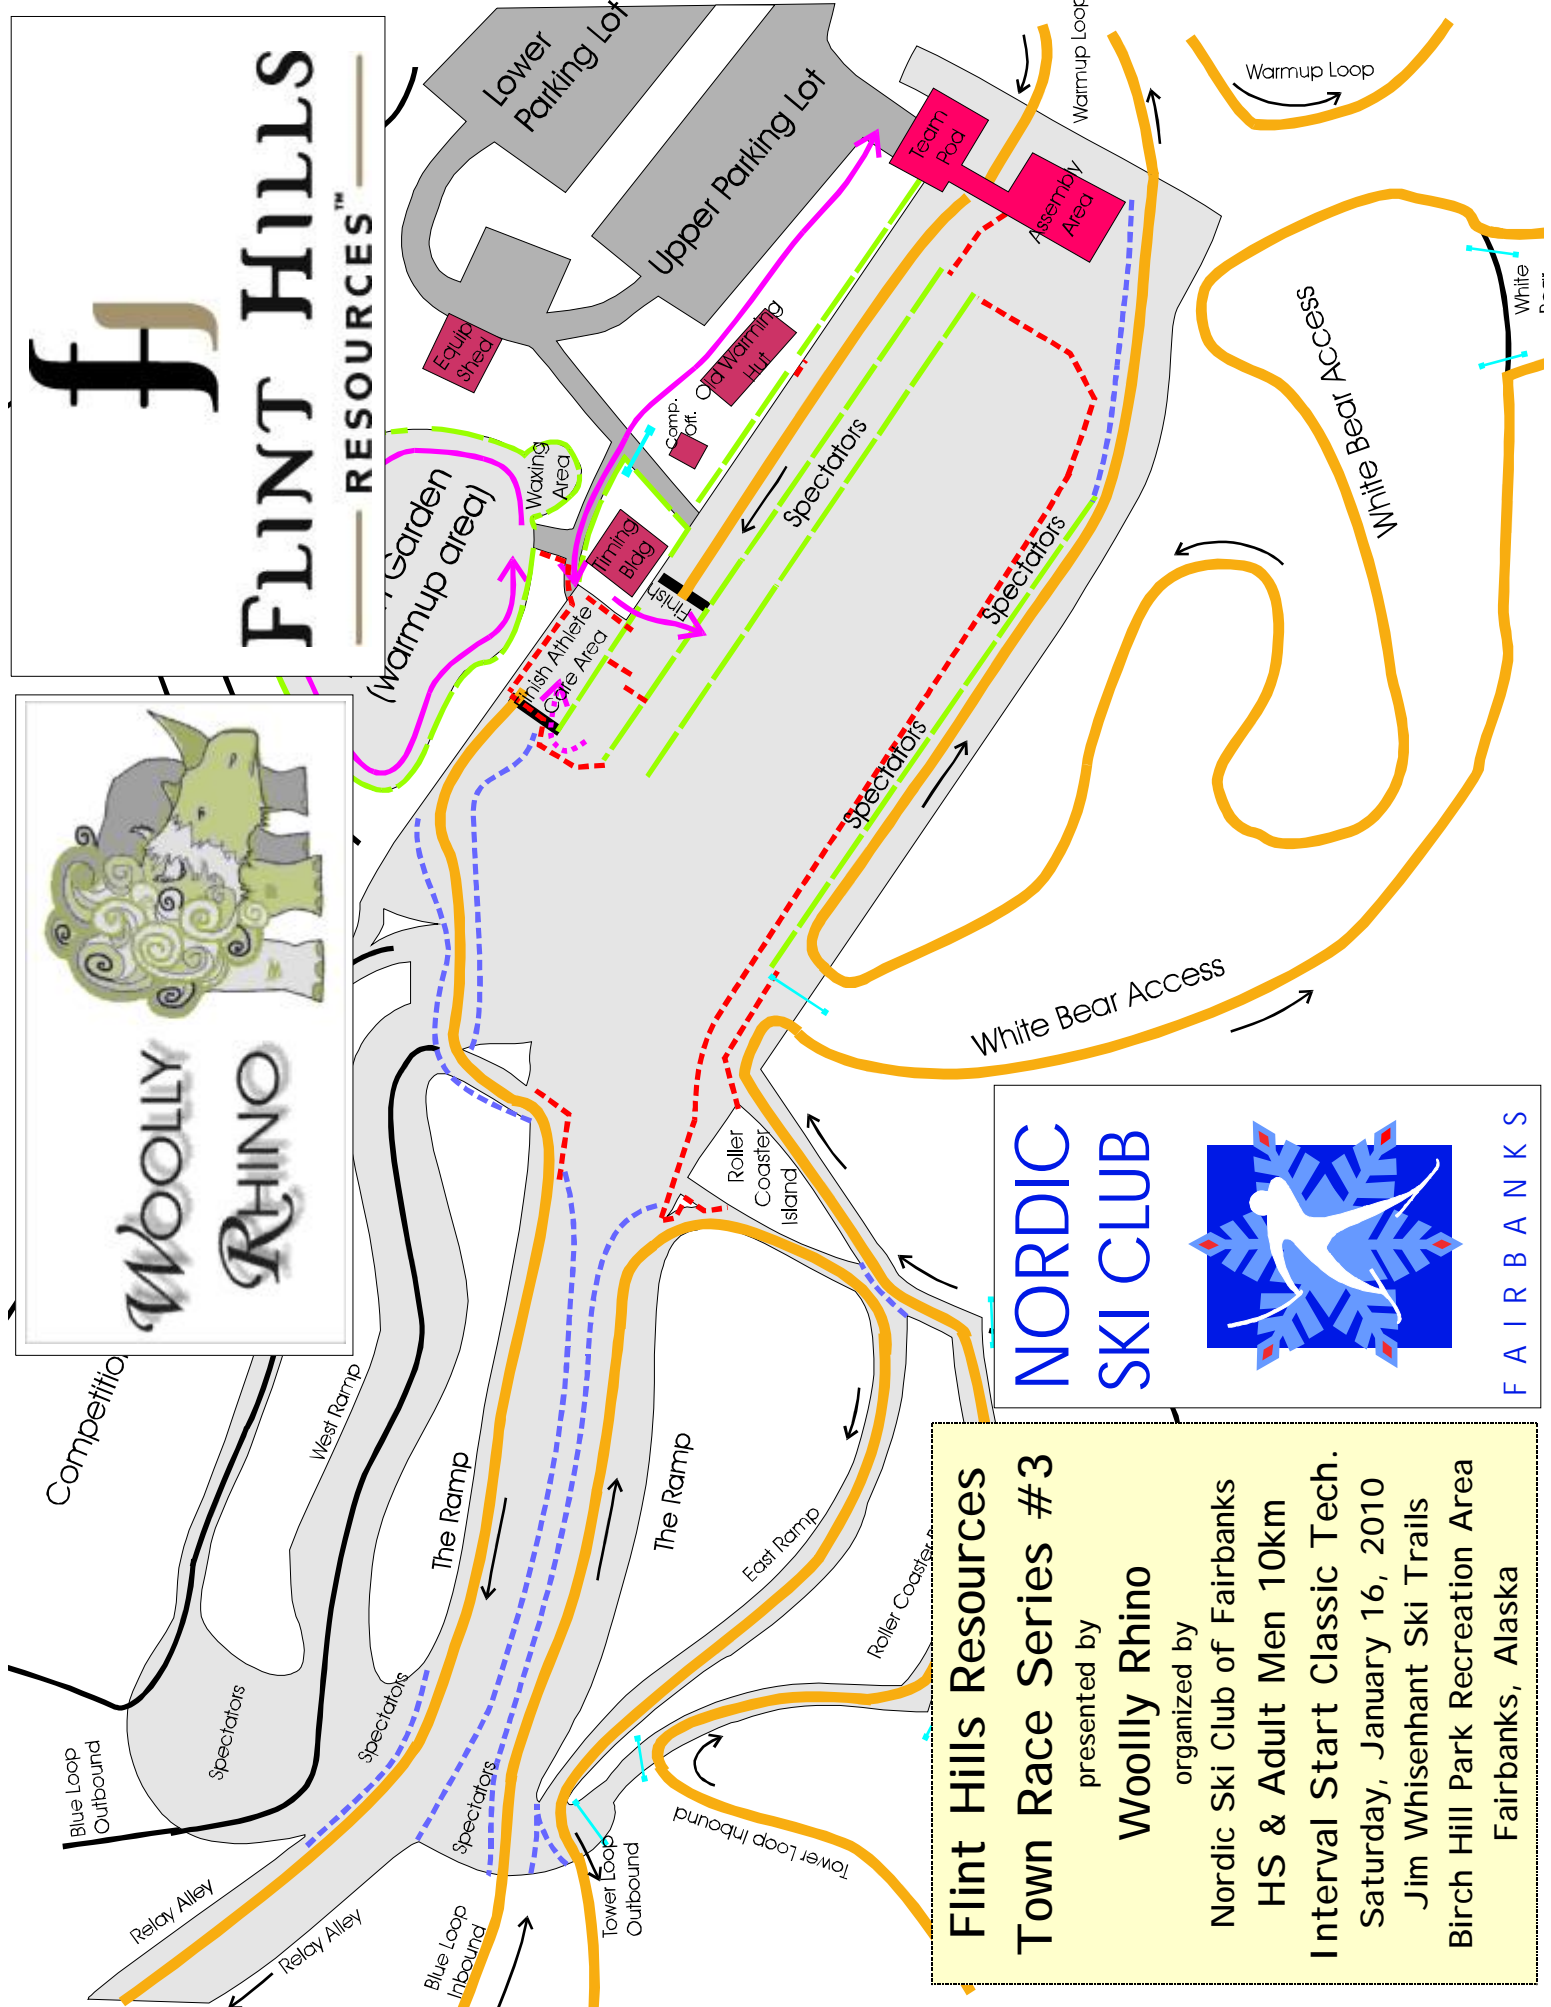

FLINT HILLS

RESOURCES

Flint Hills Resources
Town Race Series #3
presented by
Woolly Rhino
organized by
Nordic Ski Club of Fairbanks
HS & Adult Men 10km
Interval Start Classic Tech.
Saturday, January 16, 2010
Jim Whisenant Ski Trails
Birch Hill Park Recreation Area
Fairbanks, Alaska