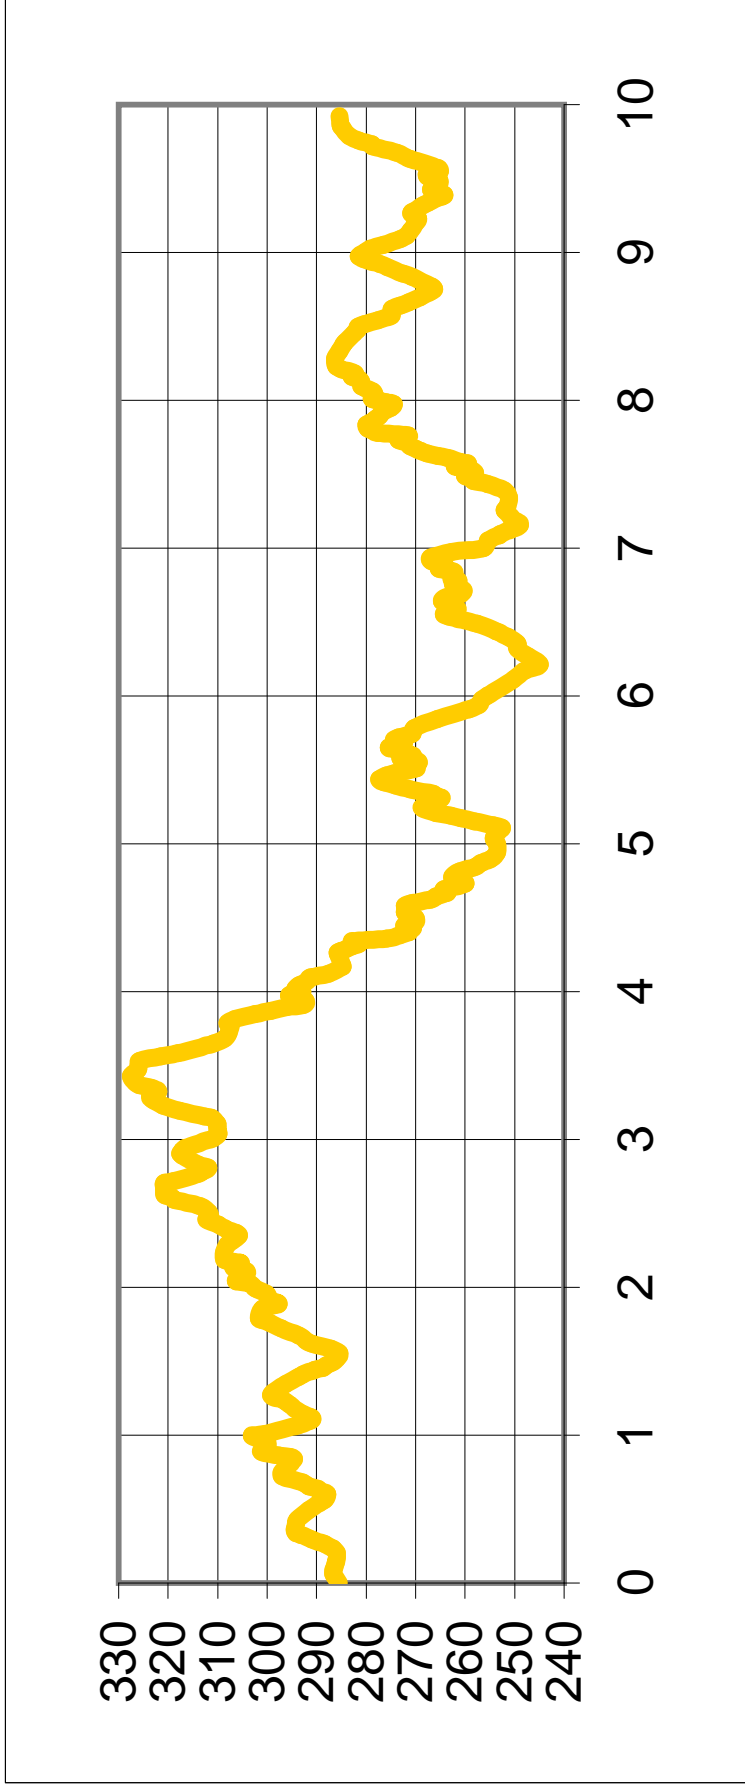

HS & Adult Men 10km Classic Technique

Measured Length 9924 m   **Height Difference (HD):** 83 m
High Point 328 m   **Total Climb (TC):** 293 m
Low Point 245 m   **Maximum Climb (MC):** 29 m

FIS Spec Ranges: HD:150m, MC:80m, TC min:250m/TC max:420m

Climb per km: 29.5m - FIS range climb/km: 25.0m - 42.0m