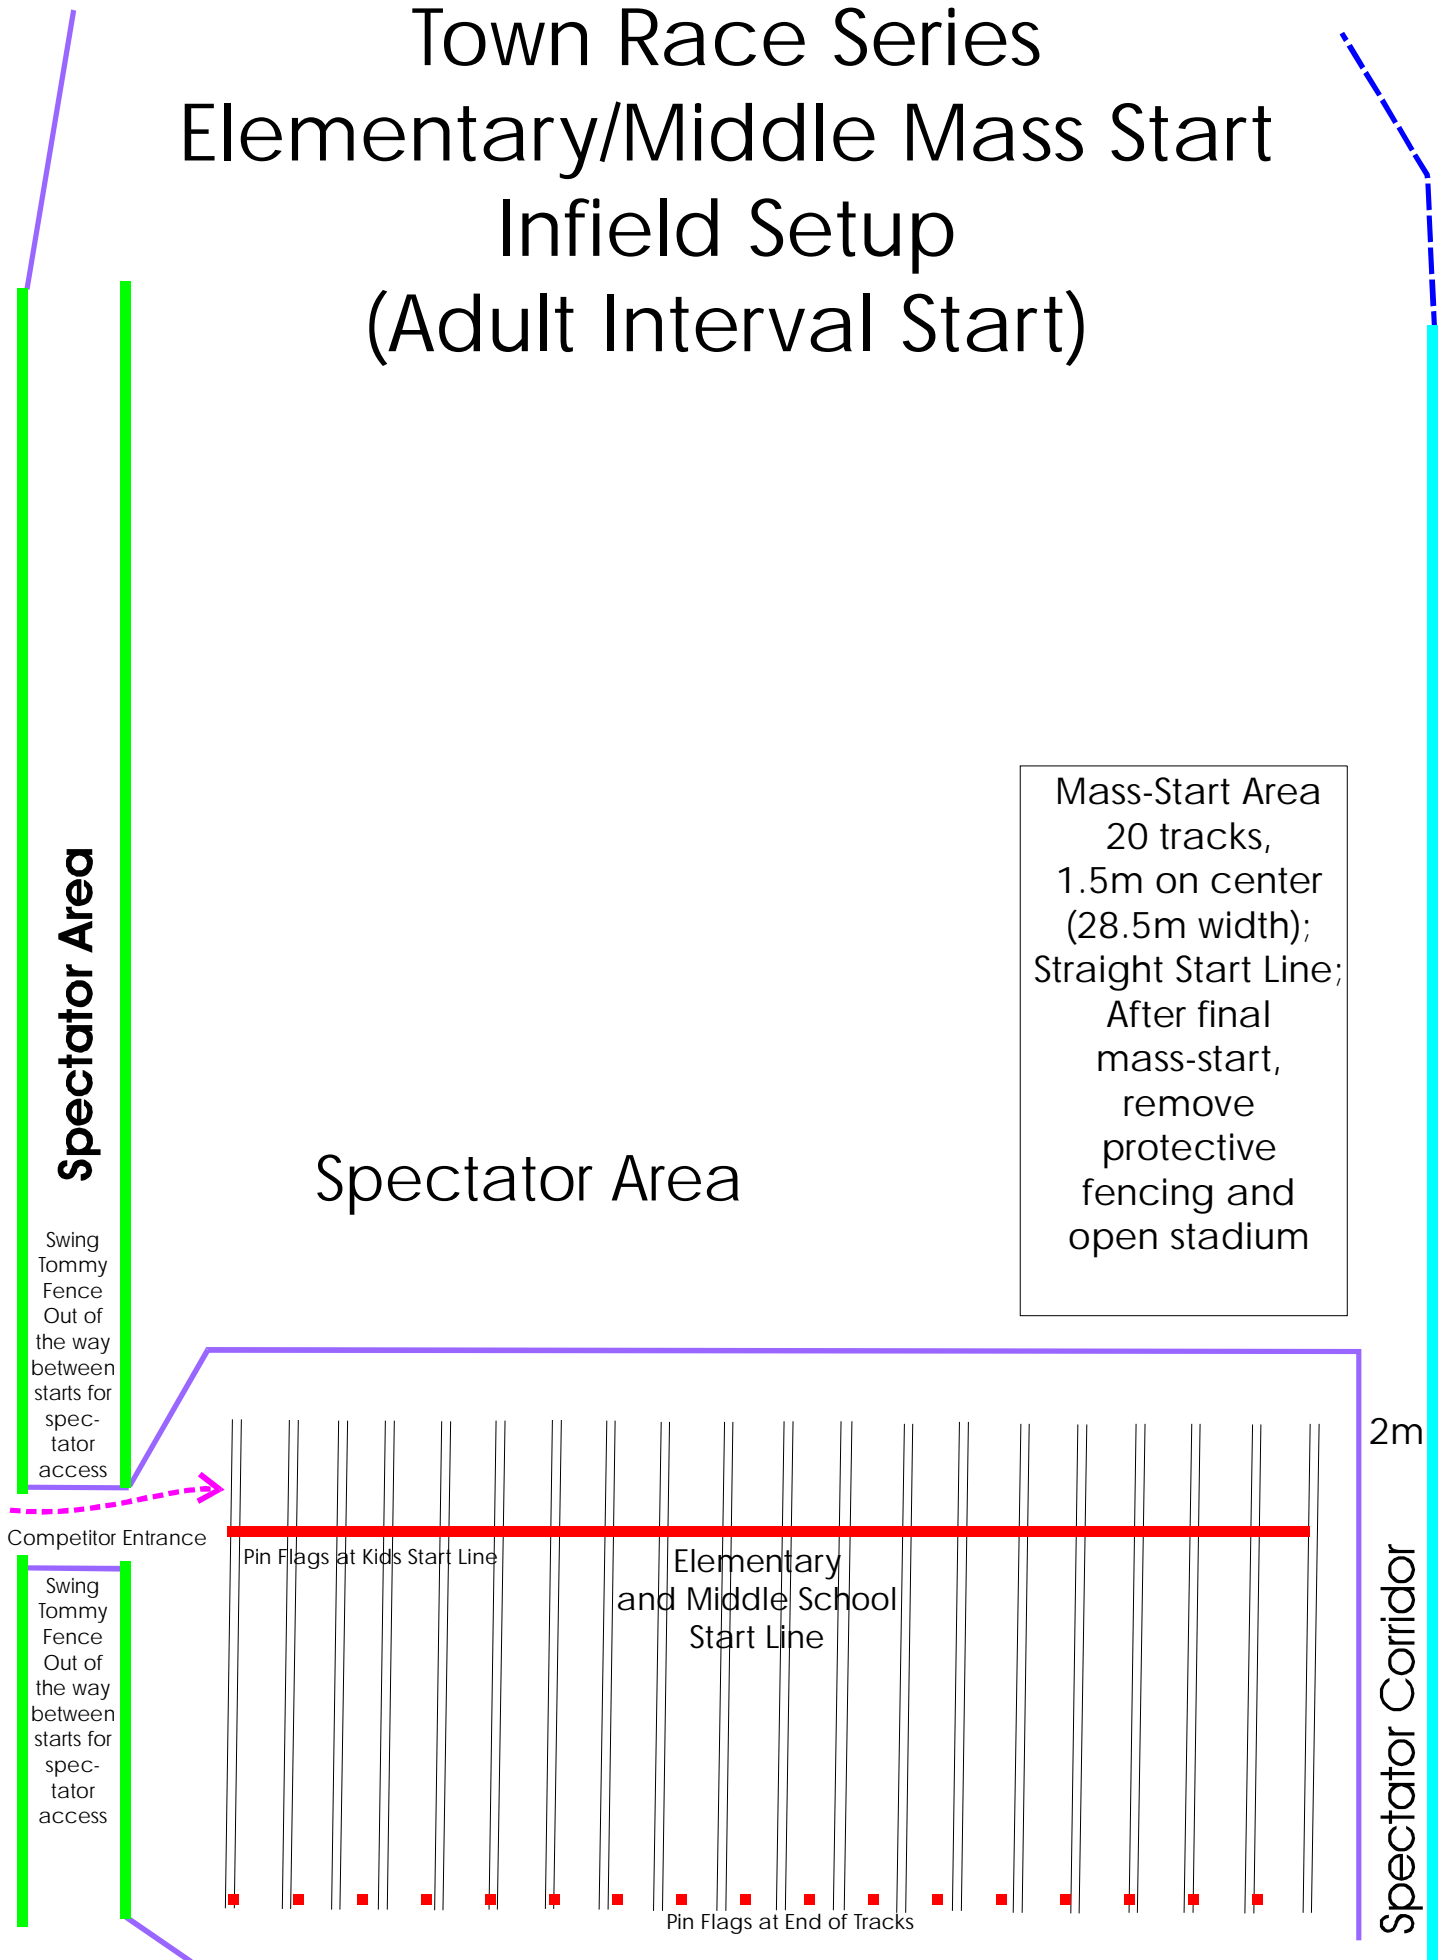

Town Race Series Elementary/Middle Mass Start Infield Setup (Adult Interval Start)