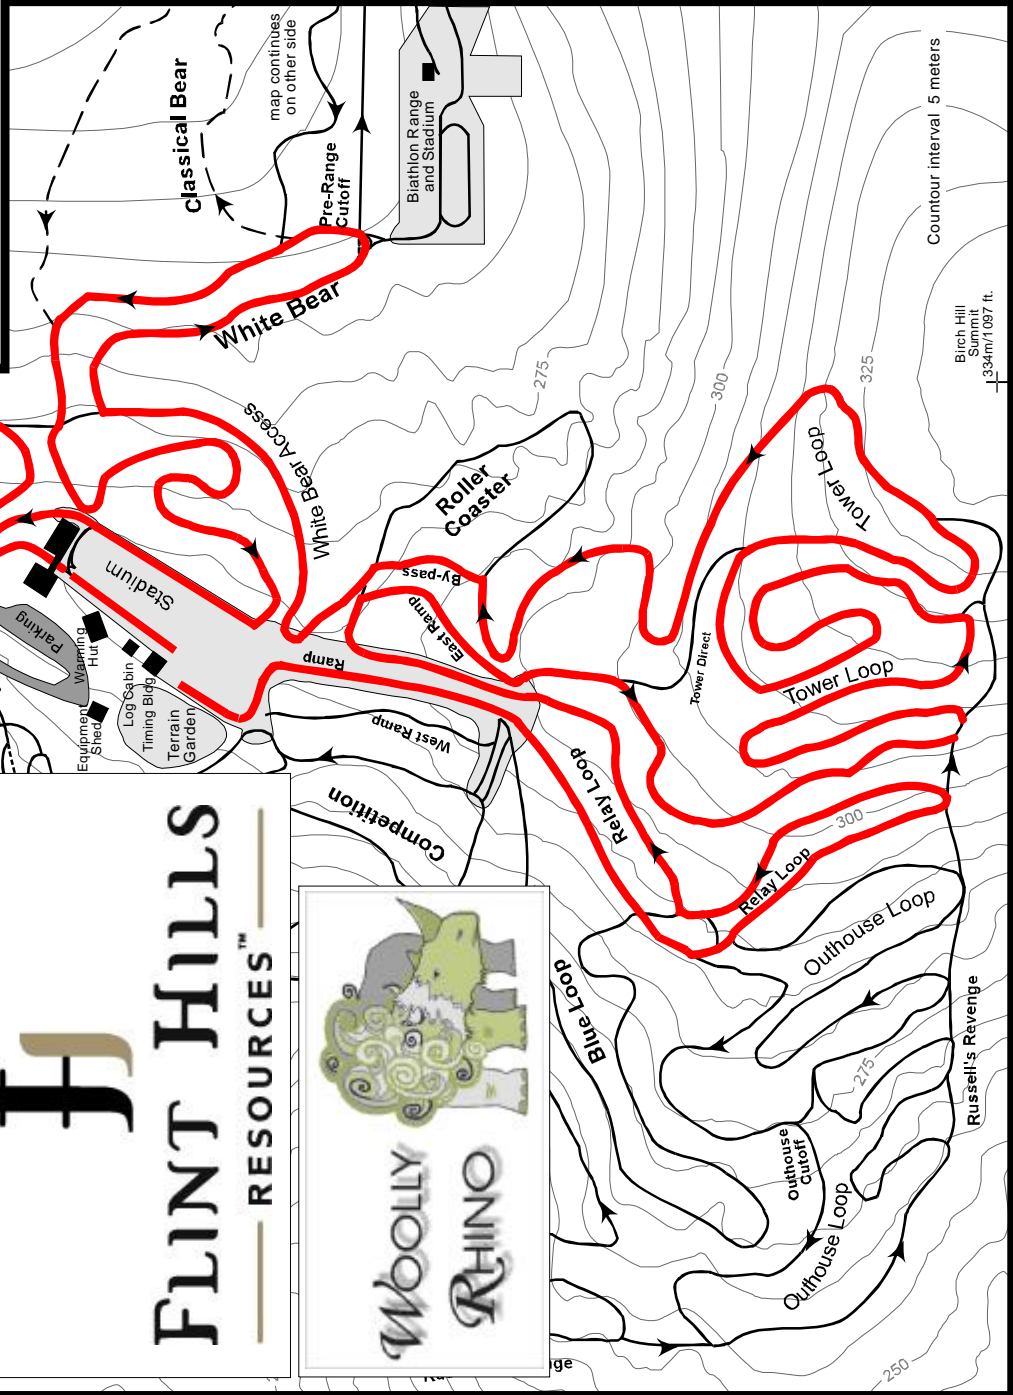

Nordic Ski Club of Fairbanks
PO Box 80111
Fairbanks, AK 99708
NSCF Office: 907-474-4242
NSCF Office Fax: 907-474-2073
Birch Hill Weather: 907-457-4837
Race Hotline: 907-457-4434
Junior Nordic Hotline: 907-457-4437
e-mail: nordic@ptialaska.net
web: www.nscfairbanks.net