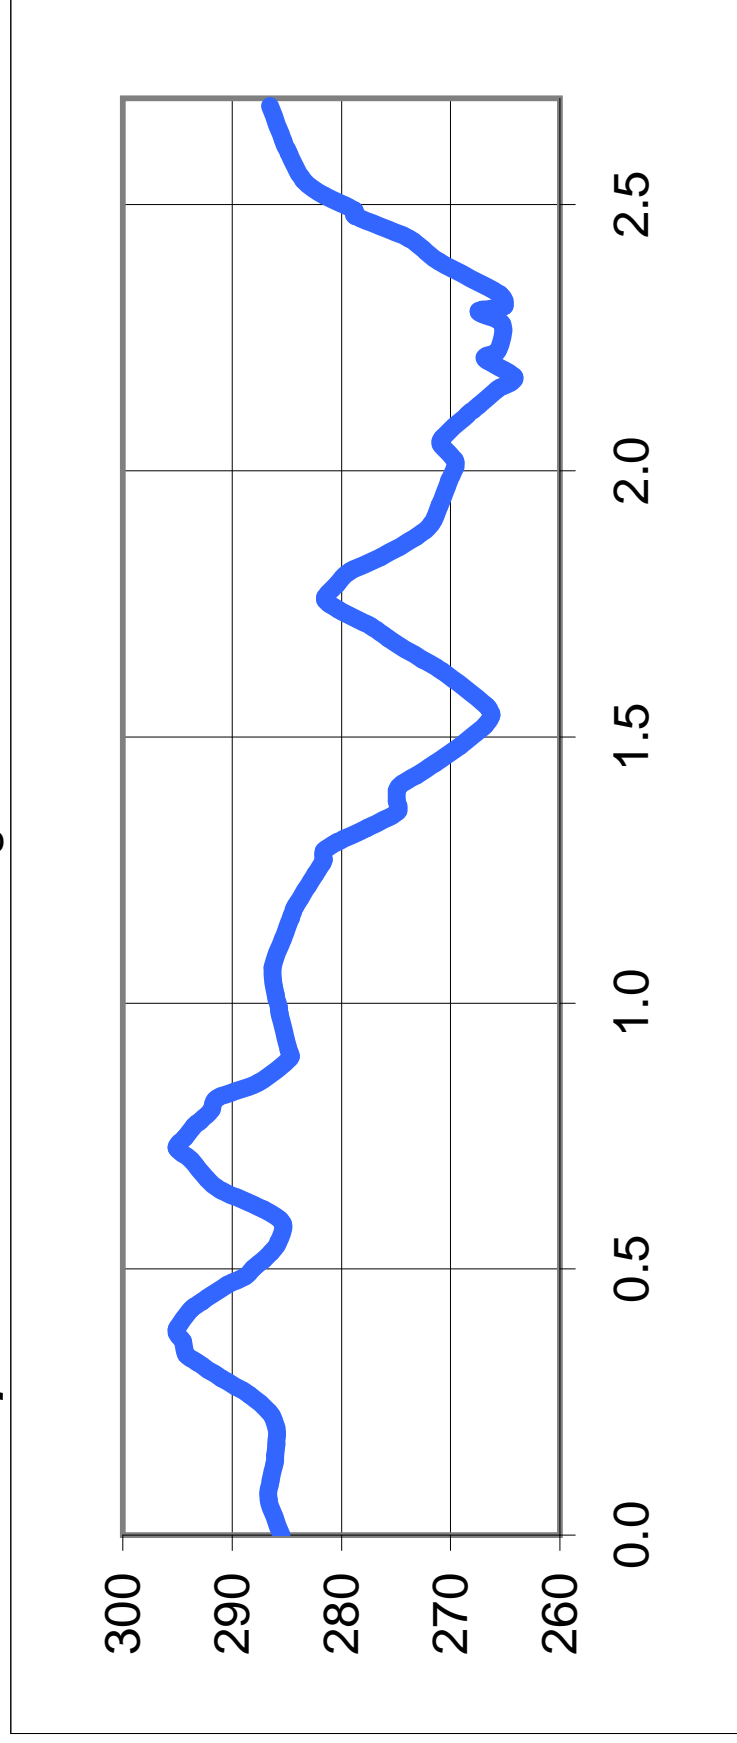

Grade 7 & 8 Boys & Girls 2.5km Classic Technique

Measured Length 2685 m   **Height Difference (HD):** 31 m

High Point 295 m   **Total Climb (TC):** 65 m

Low Point 264 m   **Maximum Climb (MC):** 21 m

FIS Spec Ranges: HD:50m, MC:50m, TC min:75m/TC max:105m

Climb per km: 24.0m - FIS range climb/km: 30.0m - 42.0m