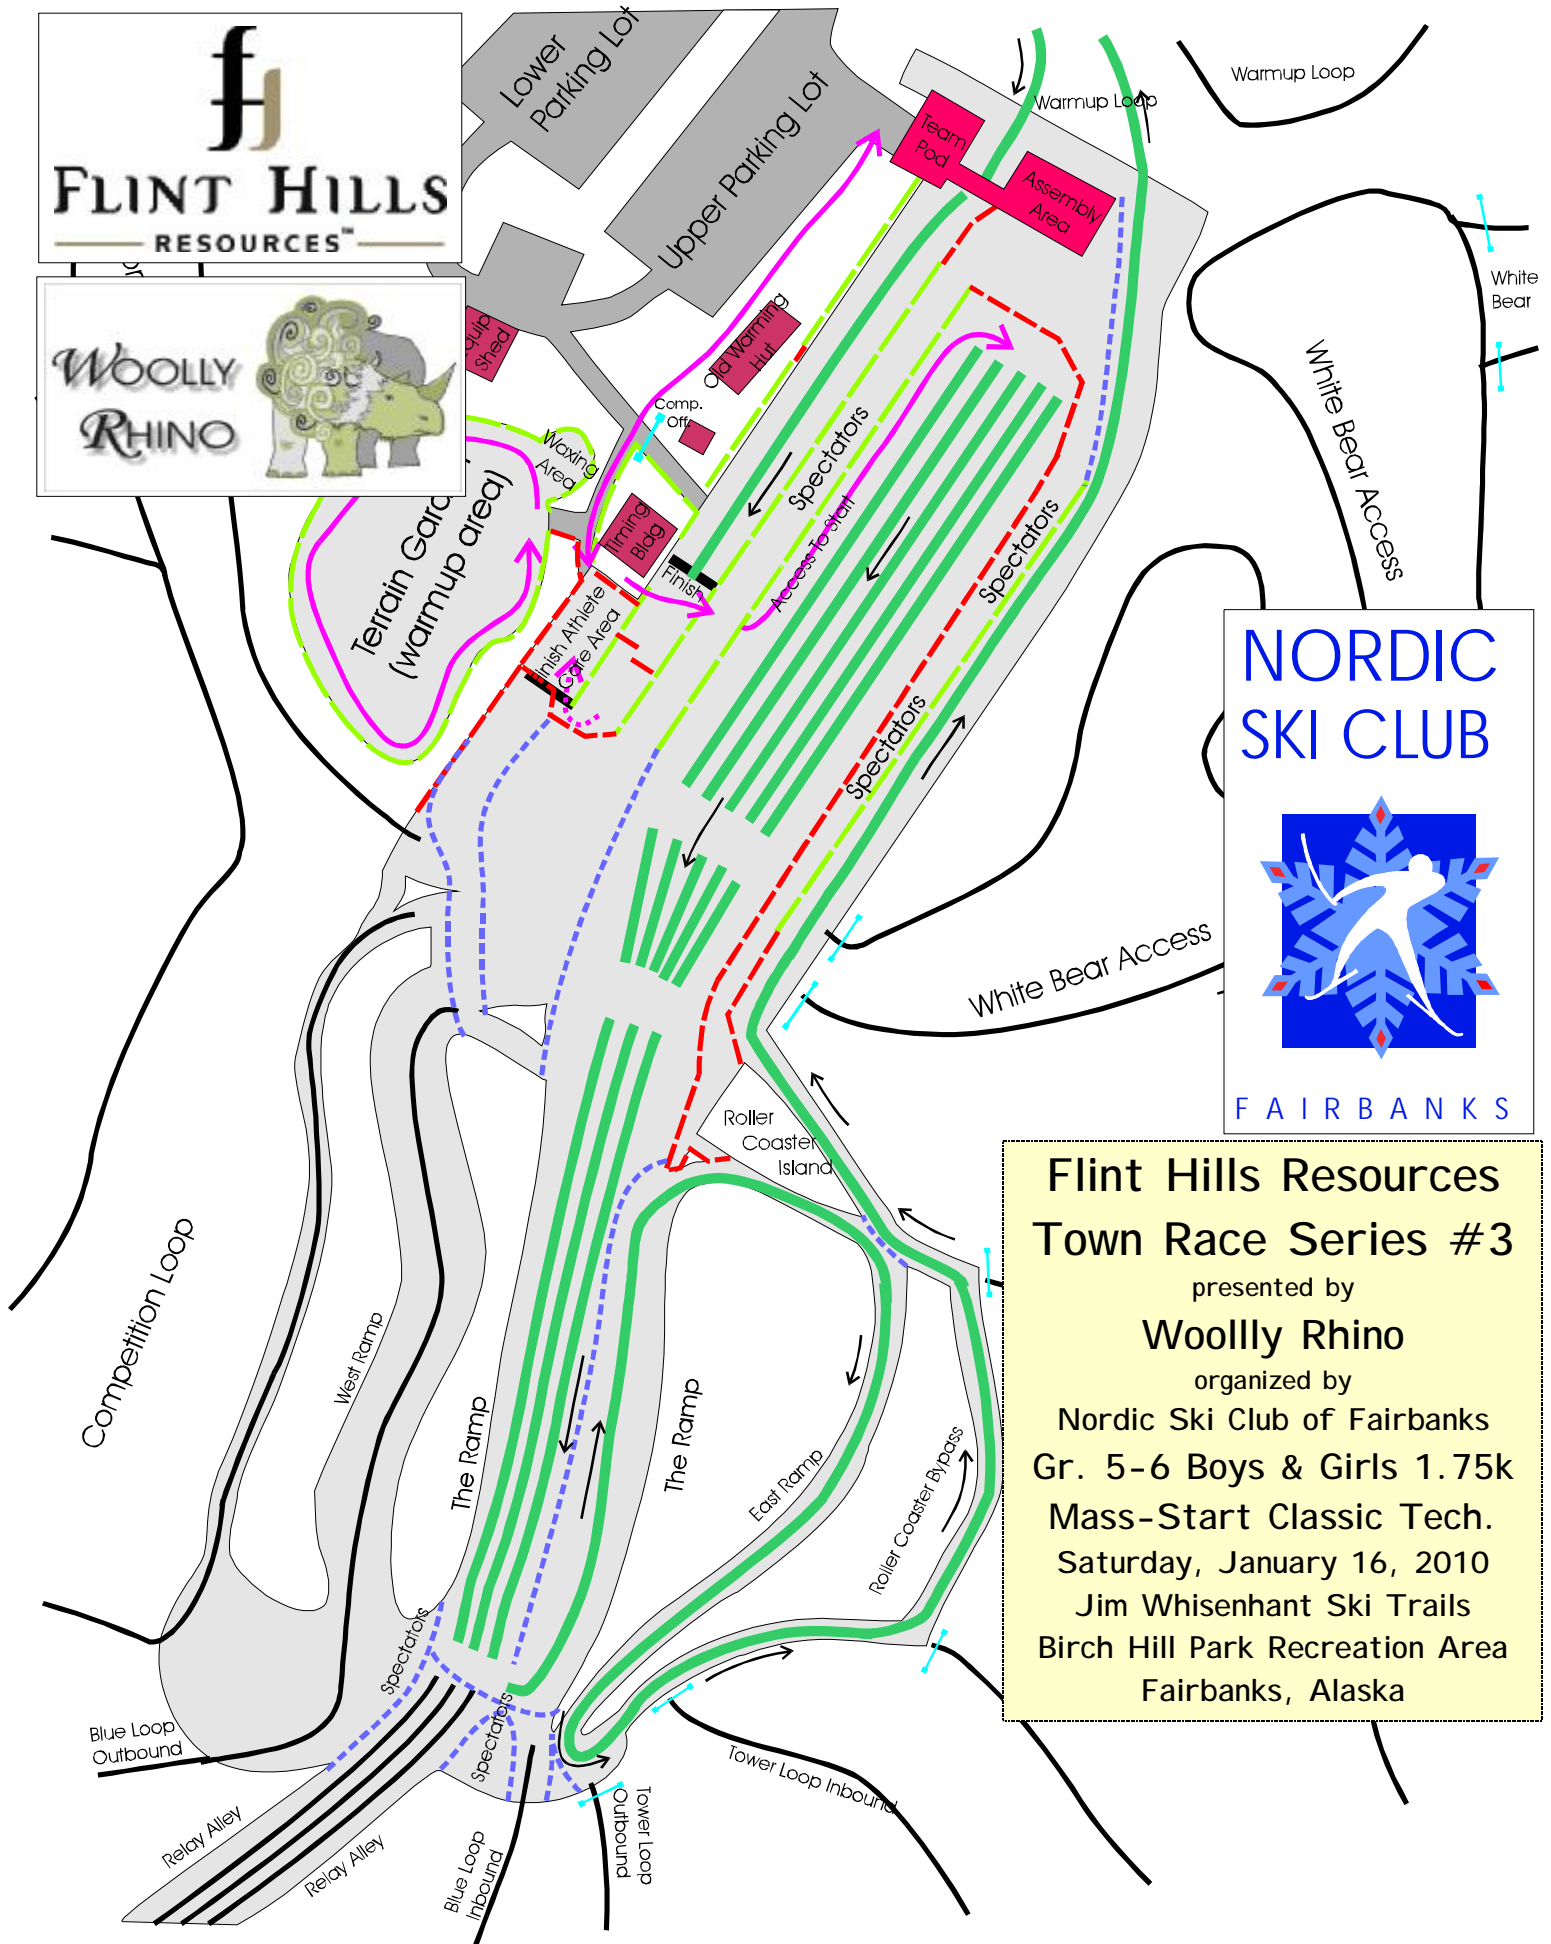

NORDIC SKI CLUB

FAIRBANKS

Flint Hills Resources
Town Race Series #3
presented by
Woolly Rhino
organized by
Nordic Ski Club of Fairbanks
Gr. 5-6 Boys & Girls 1.75k
Mass-Start Classic Tech.
Saturday, January 16, 2010
Jim Whisenant Ski Trails
Birch Hill Park Recreation Area
Fairbanks, Alaska