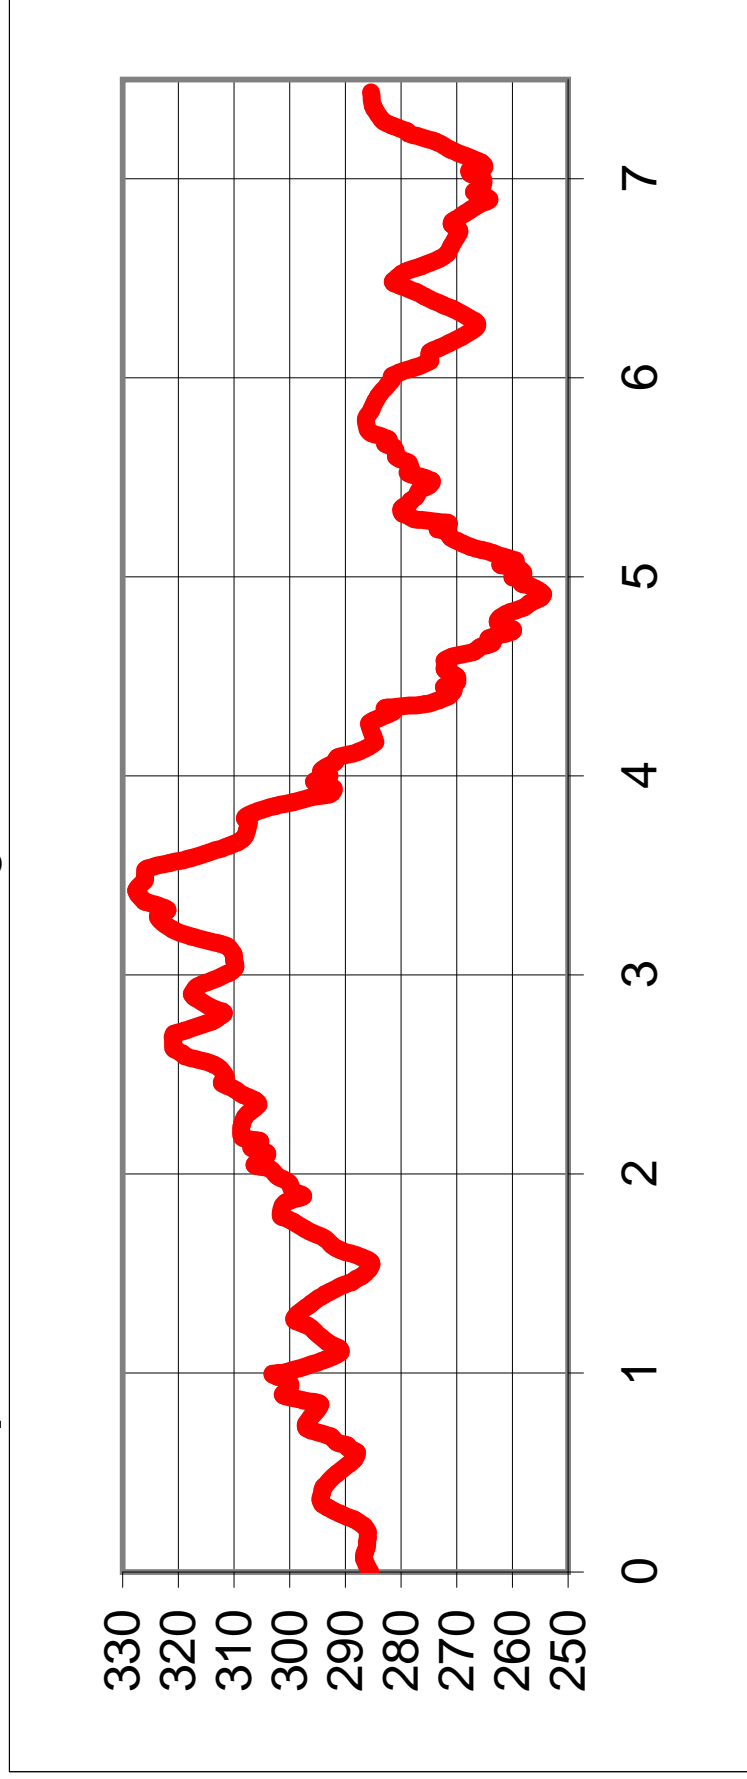

HS & Adult Women 7.5km Classic Technique

Measured Length 7434 m   **Height Difference (HD):** 73 m
High Point 328 m   **Total Climb (TC):** 212 m
Low Point 254 m   **Maximum Climb (MC):** 29 m

FIS Spec Ranges: HD:125m, MC:65m, TC min:200m/TC max:315m

Climb per km: 28.5m - FIS range climb/km: 26.7m - 42.0m