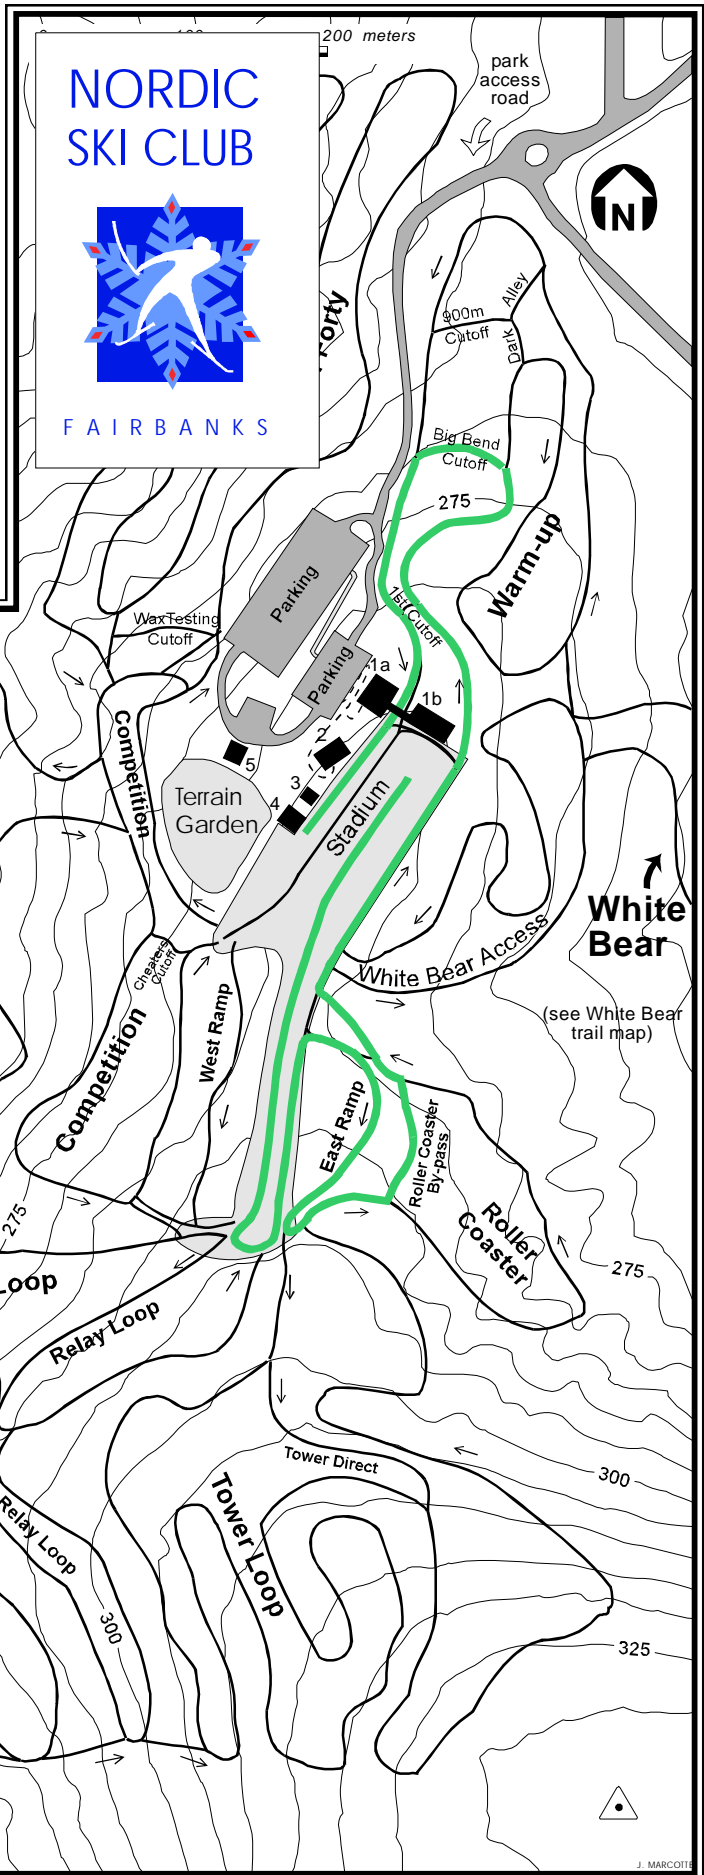

**Flint Hills Resources
Town Race Series #3
Woolly Rhino Classic**
Organized by NSCFairbanks
Jim Whisenant Ski Trails
Birch Hill Recreation Area
Saturday, January 16, 2010

Grade 5 & 6 Boys & Girls
1.75km Classic Technique
Mass Start

Birch Hill Recreation Area
Fairbanks North Star Borough
Parks and Recreation Dept.
P.O. Box 71267
Fairbanks, Alaska 99707
(907) 459-1070

Nordic Ski Club of Fairbanks
P.O. Box 80111
Fairbanks, Alaska 99708
www.nscfairbanks.org
Birch Hill Weather: 457-4837
Junior Nordic: 457-4437
Race Info: 457-4434