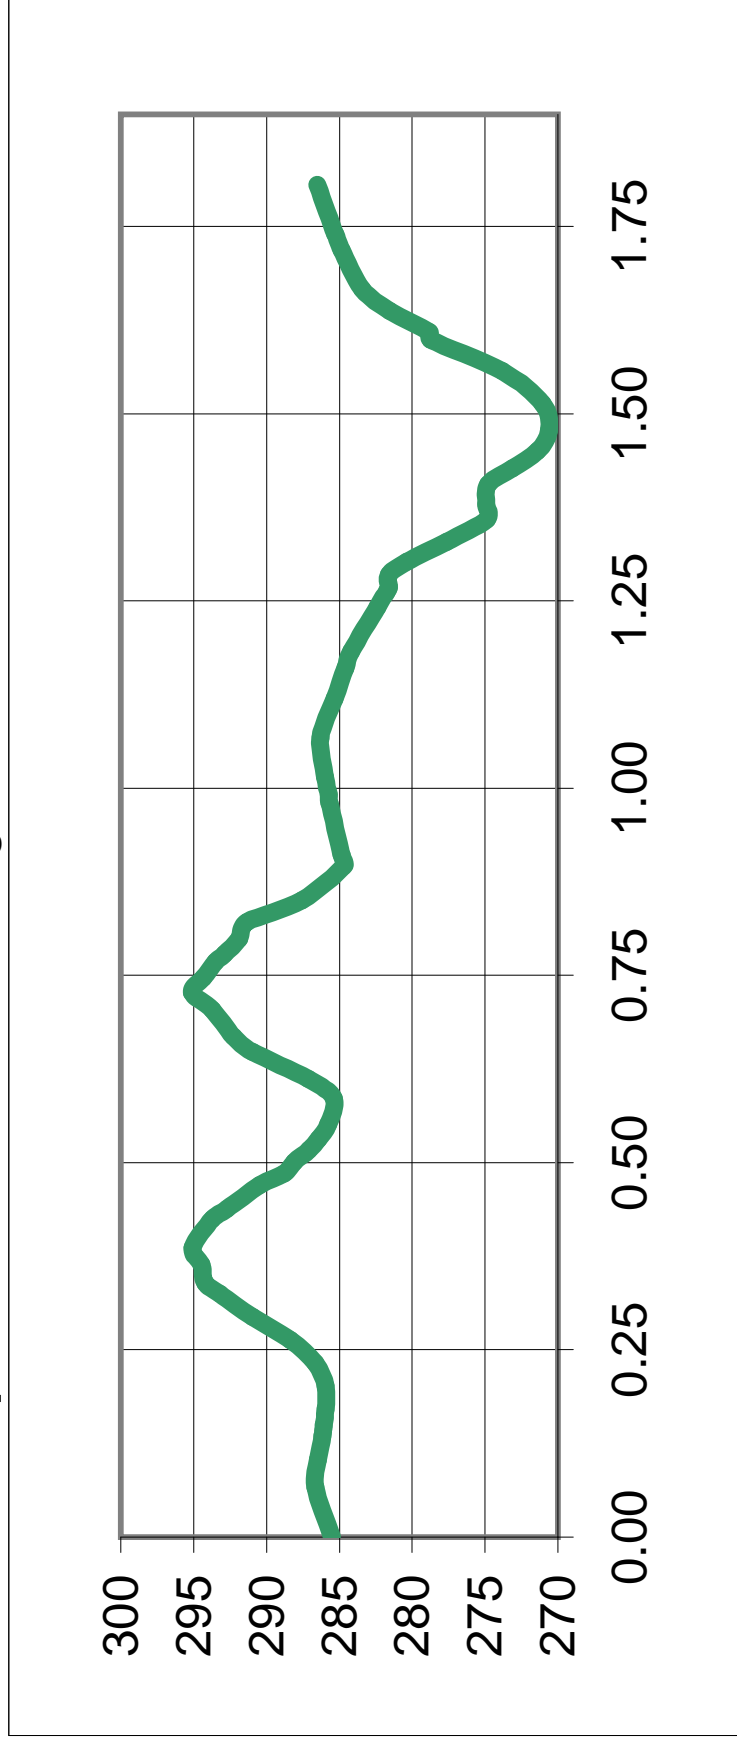

Grade 5 & 6 Boys & Girls 1.75km Classic Technique

Measured Length 1806 m   **Height Difference (HD):** 24 m
High Point 295 m   **Total Climb (TC):** 38 m
Low Point 271 m   **Maximum Climb (MC):** 10 m

FIS Spec Ranges: HD:30m, MC:30m, TC min:0m/TC max:30m

Climb per km: 20.8m - FIS range climb/km: 0.0m - 30.0m