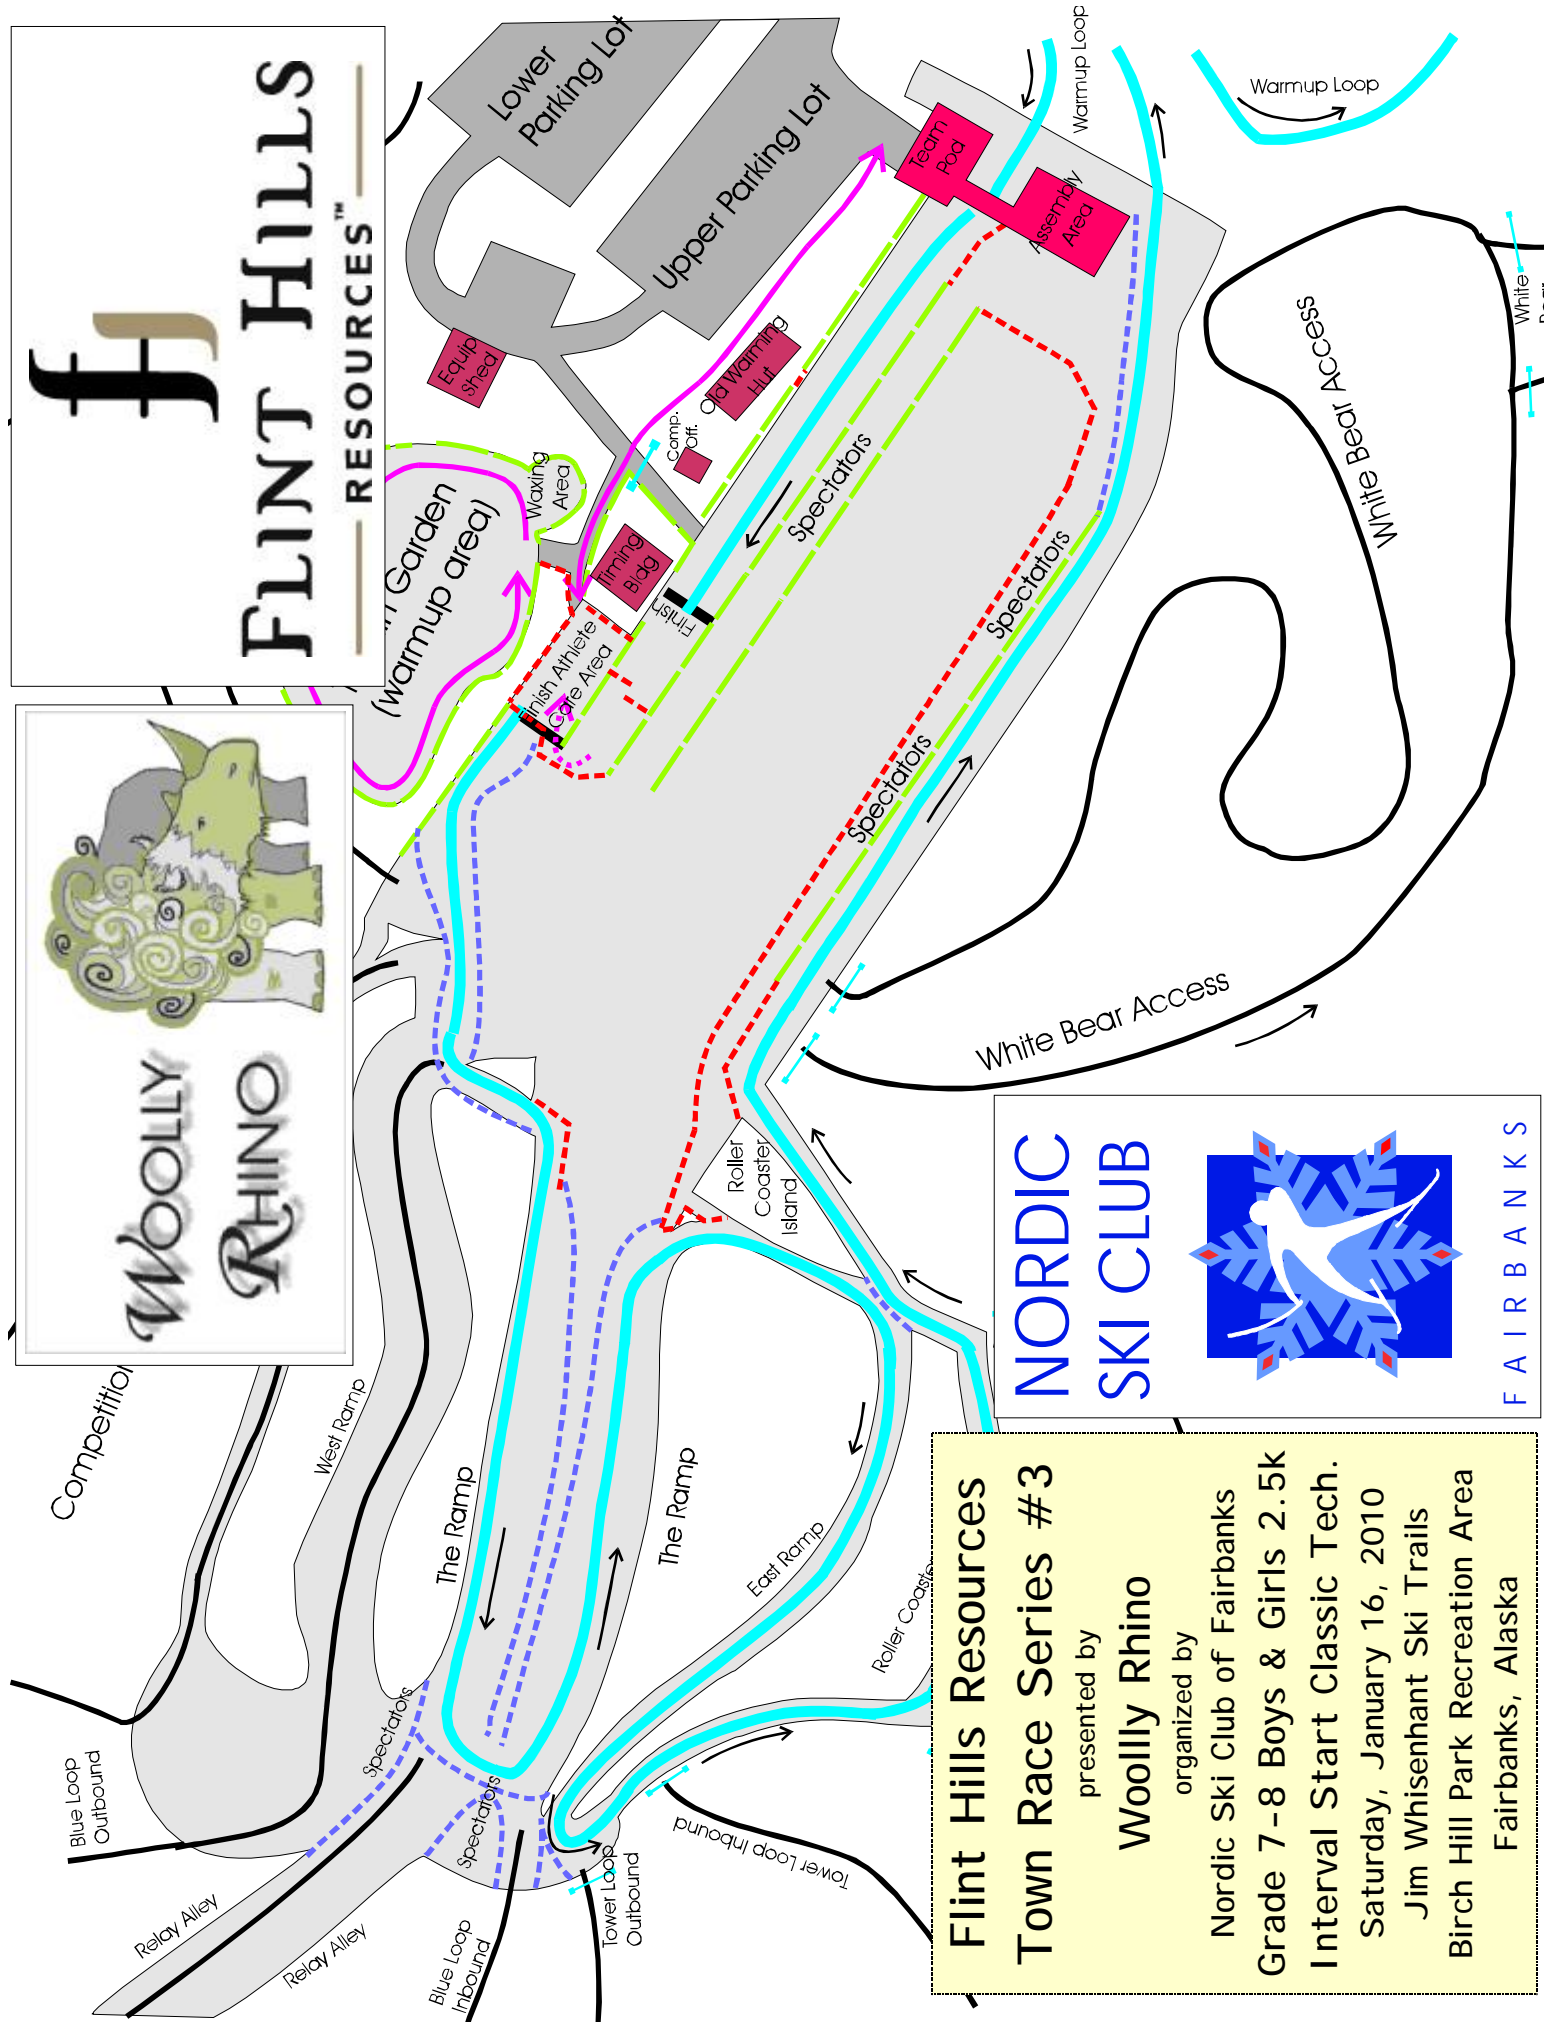

Flint Hills Resources
Town Race Series #3
presented by
Woolly Rhino
organized by
Nordic Ski Club of Fairbanks
Grade 7-8 Boys & Girls 2.5k
Interval Start Classic Tech.
Saturday, January 16, 2010
Jim Whisenant Ski Trails
Birch Hill Park Recreation Area
Fairbanks, Alaska