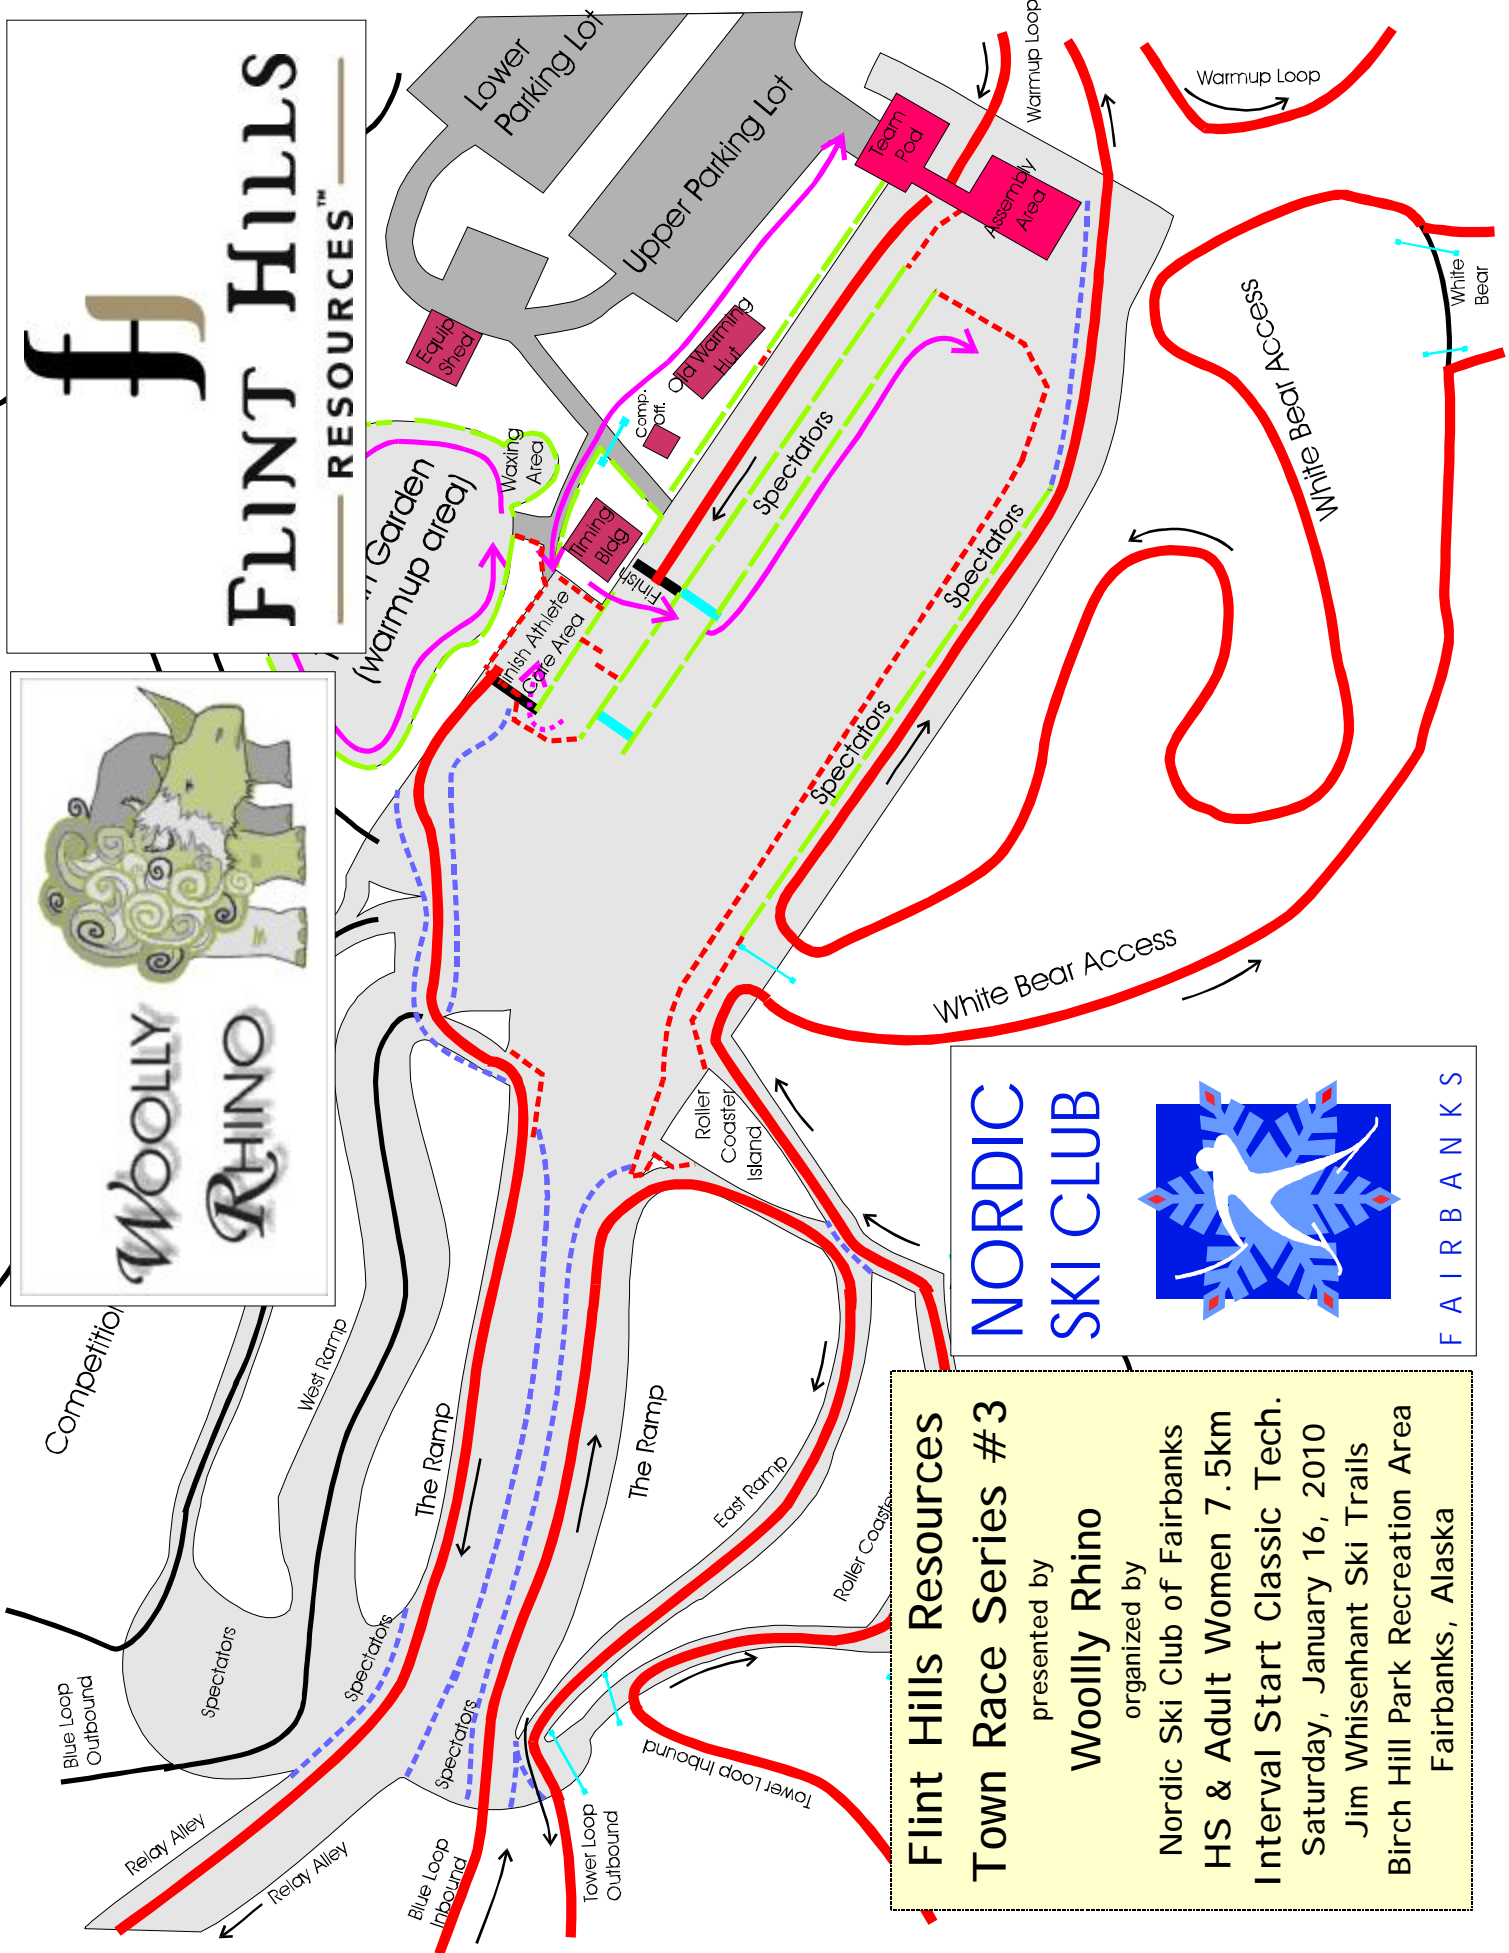

Flint Hills Resources
Town Race Series #3
presented by
Woolly Rhino
organized by
Nordic Ski Club of Fairbanks
HS & Adult Women 7.5km
Interval Start Classic Tech.
Saturday, January 16, 2010
Jim Whisenant Ski Trails
Birch Hill Park Recreation Area
Fairbanks, Alaska