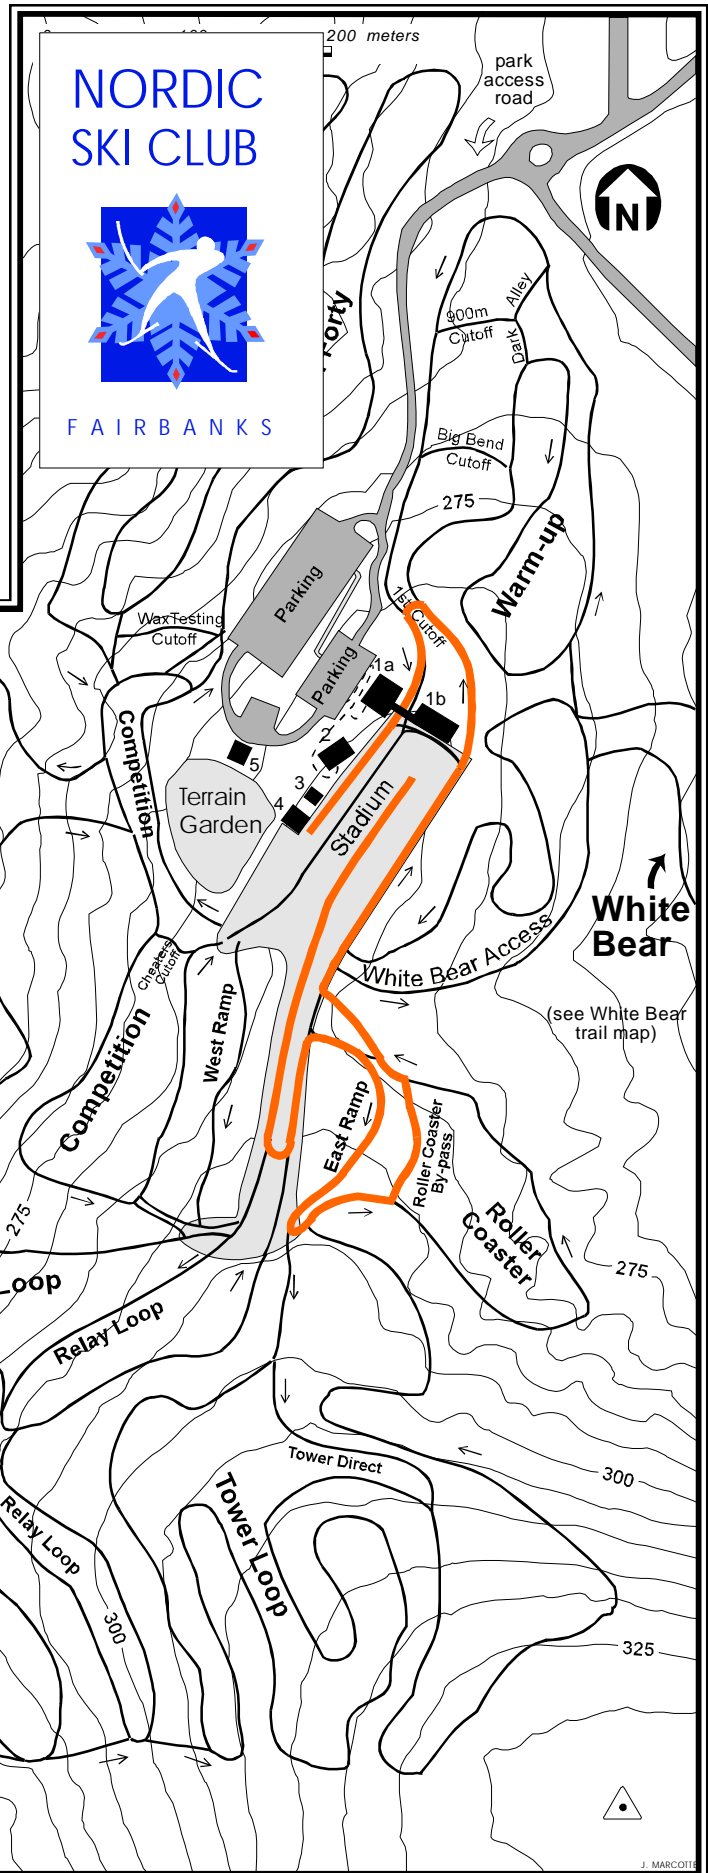

**Flint Hills Resources
Town Race Series #3
Woolly Rhino Classic**
Organized by NSCFairbanks
Jim Whisenant Ski Trails
Birch Hill Recreation Area
Saturday, January 16, 2010

**Grade 3 & 4 Boys & Girls
1.25km Classic Technique
Mass Start**

Birch Hill Recreation Area
Fairbanks North Star Borough
Parks and Recreation Dept.
P.O. Box 71267
Fairbanks, Alaska 99707
(907) 459-1070

Nordic Ski Club of Fairbanks
P.O. Box 80111
Fairbanks, Alaska 99708
www.nscfairbanks.org
Birch Hill Weather: 457-4837
Junior Nordic: 457-4437
Race Info: 457-4434