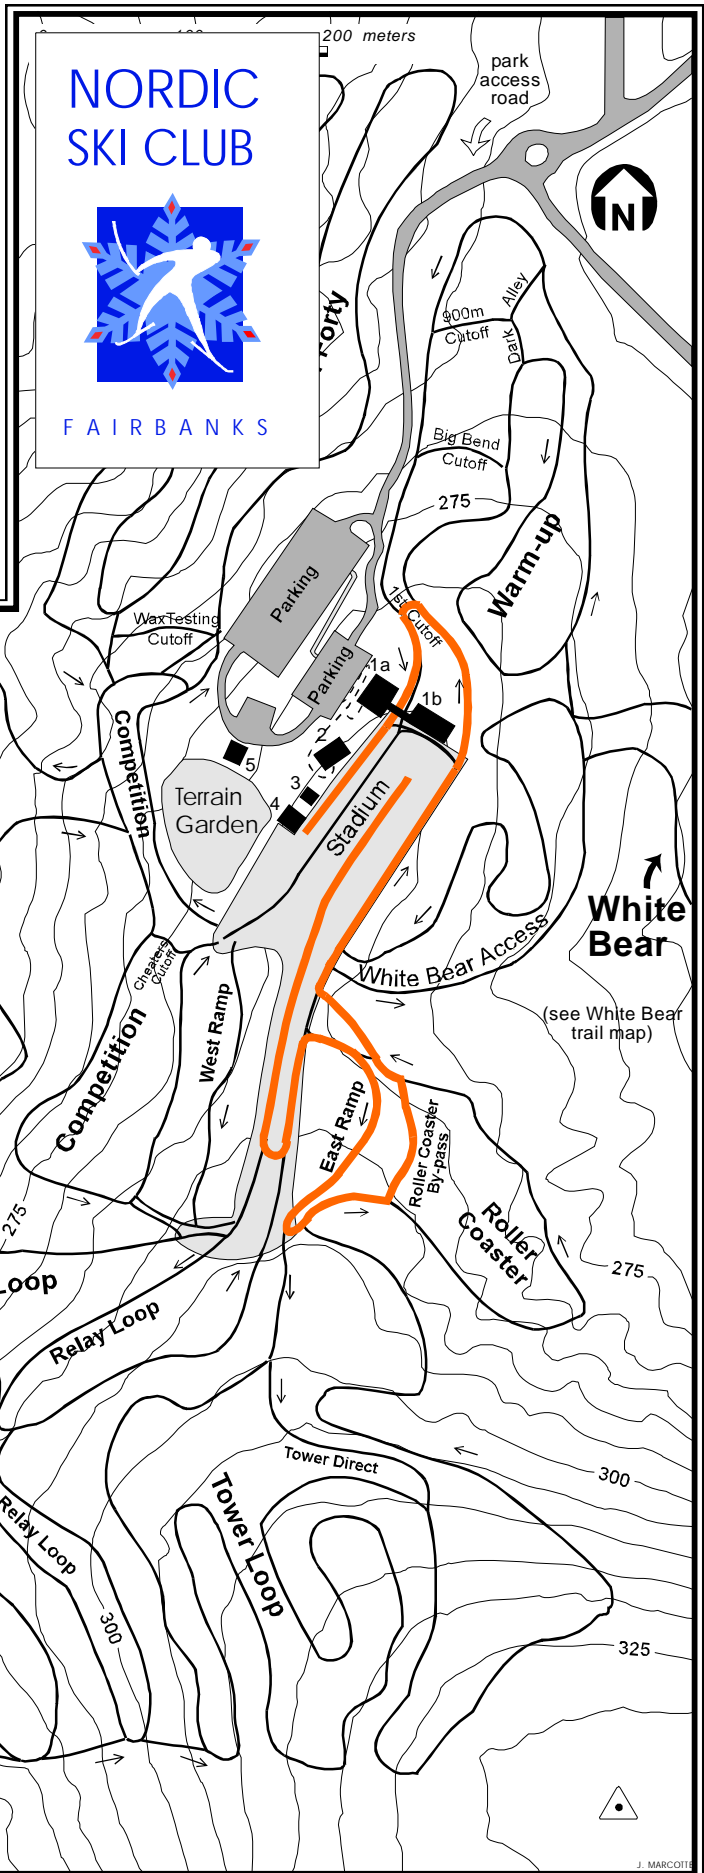

Orange Course
Measured Dist: 1239m
HD = 14m
TC = 20m
MC = 9m
M/Km = 16.1
Filename:
2010-01-16-013k-course.cdr

**NORDIC
 SKI CLUB**

FAIRBANKS

**Flint Hills Resources
 Town Race Series #3**
 presented by
Woolly Rhino
 organized by
 Nordic Ski Club of Fairbanks
 Gr. 3-4 Boys & Girls 1.25k
 Mass-Start Classic Tech.
 Saturday, January 16, 2010
 Jim Whisenant Ski Trails
 Birch Hill Park Recreation Area
 Fairbanks, Alaska