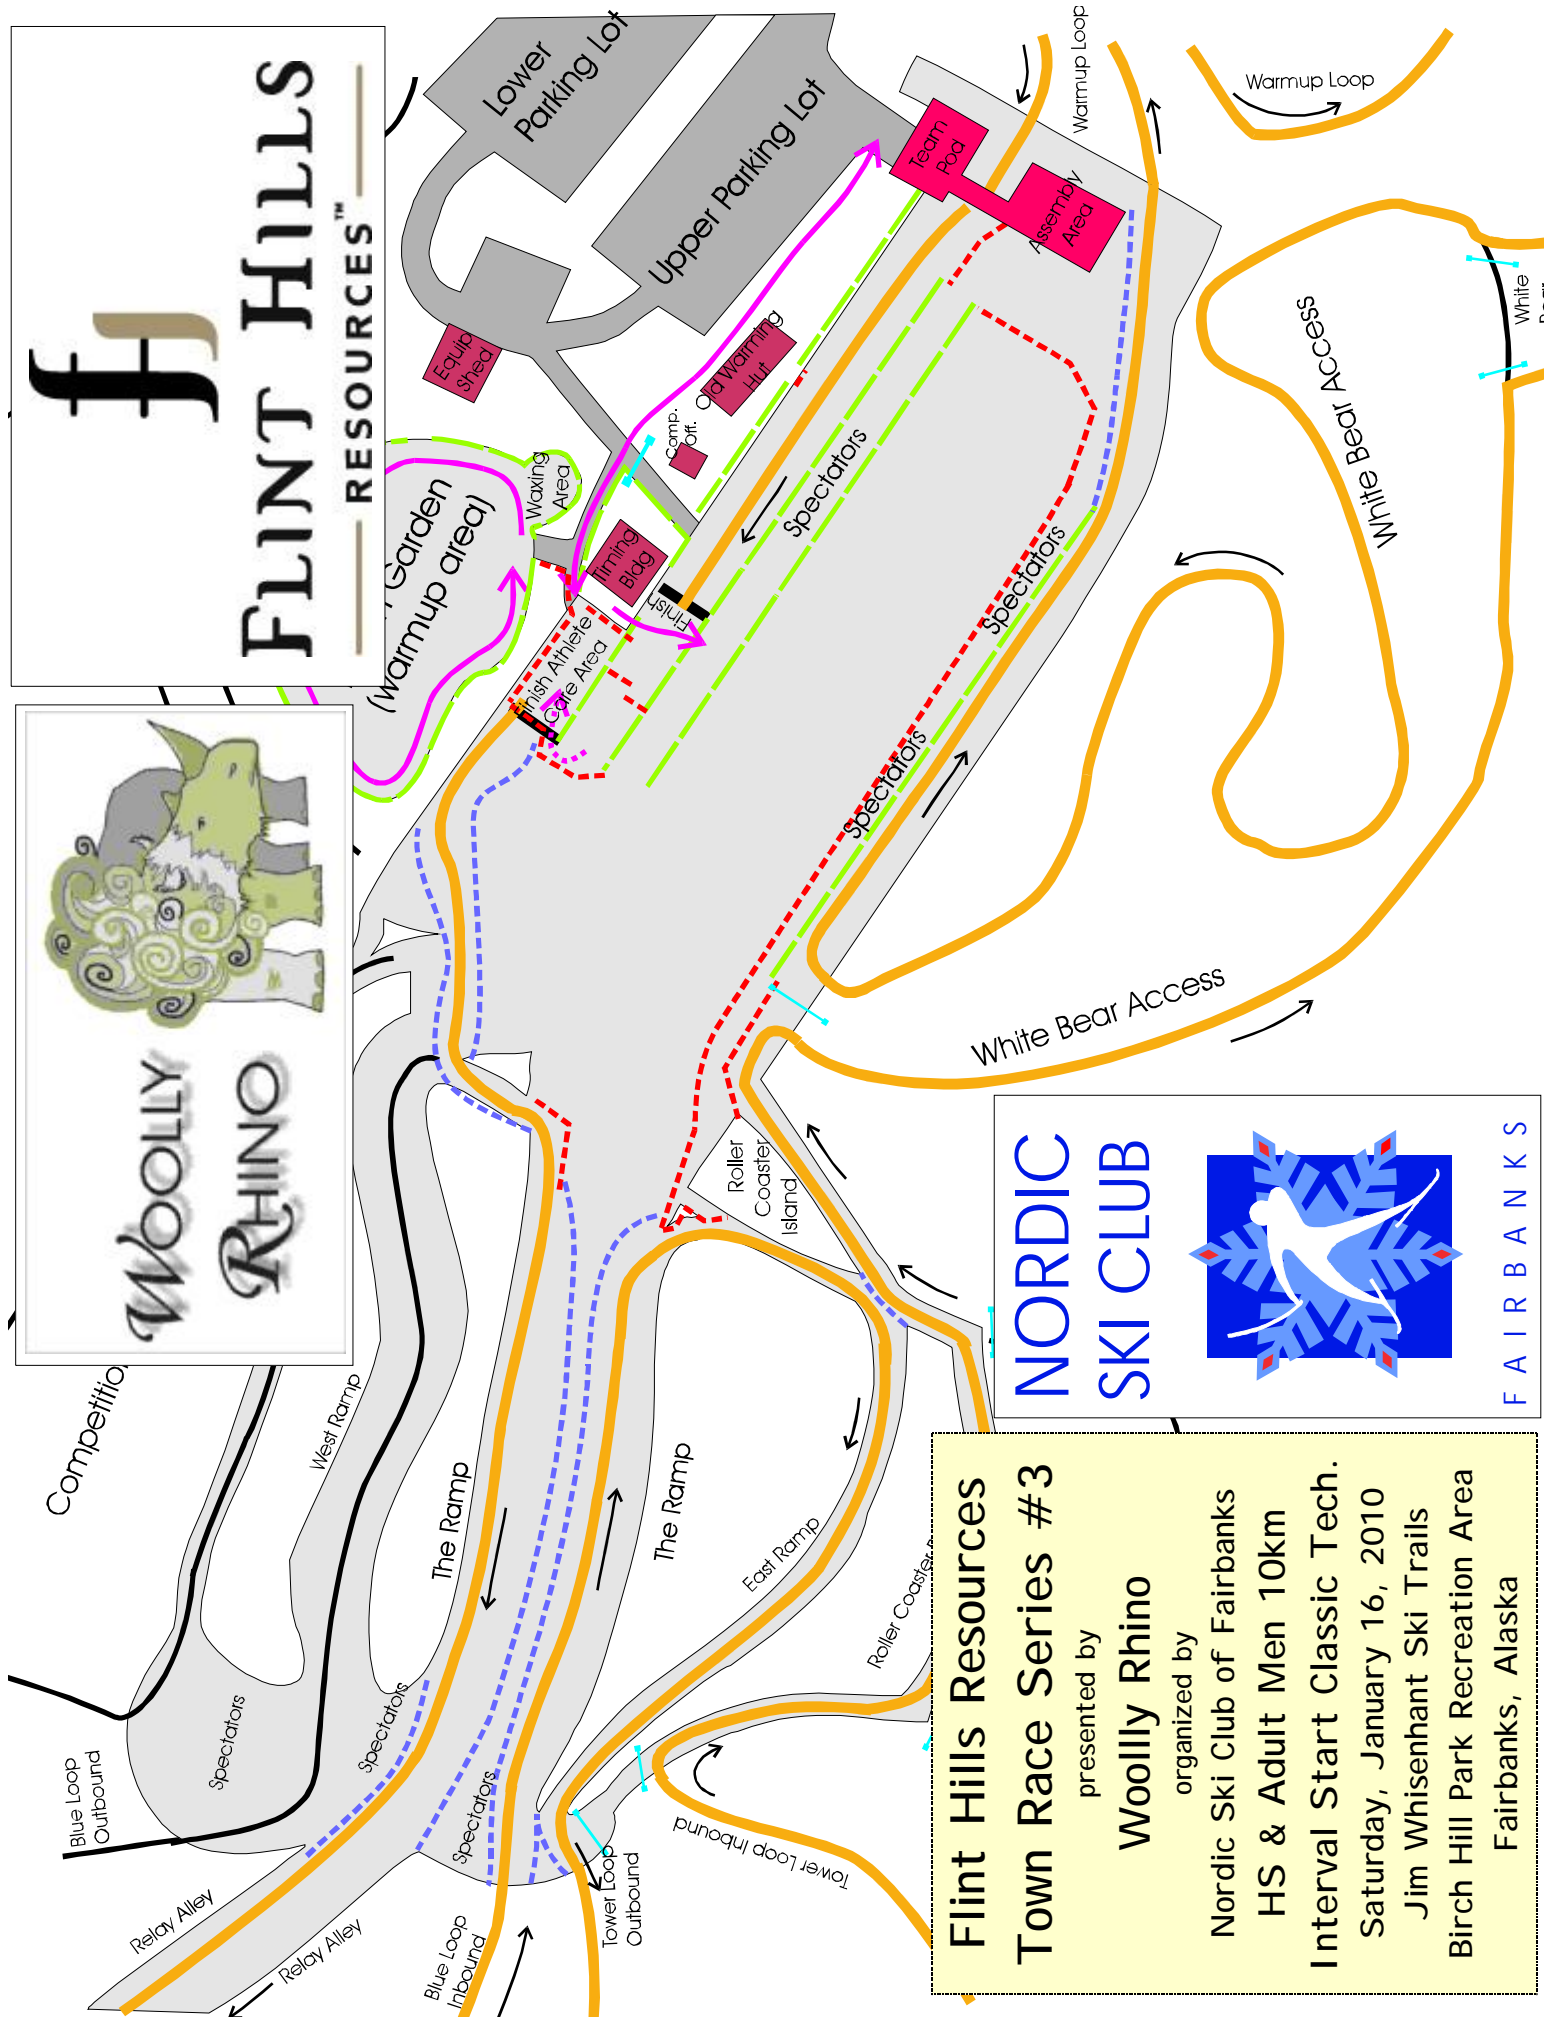

NORDIC SKI CLUB