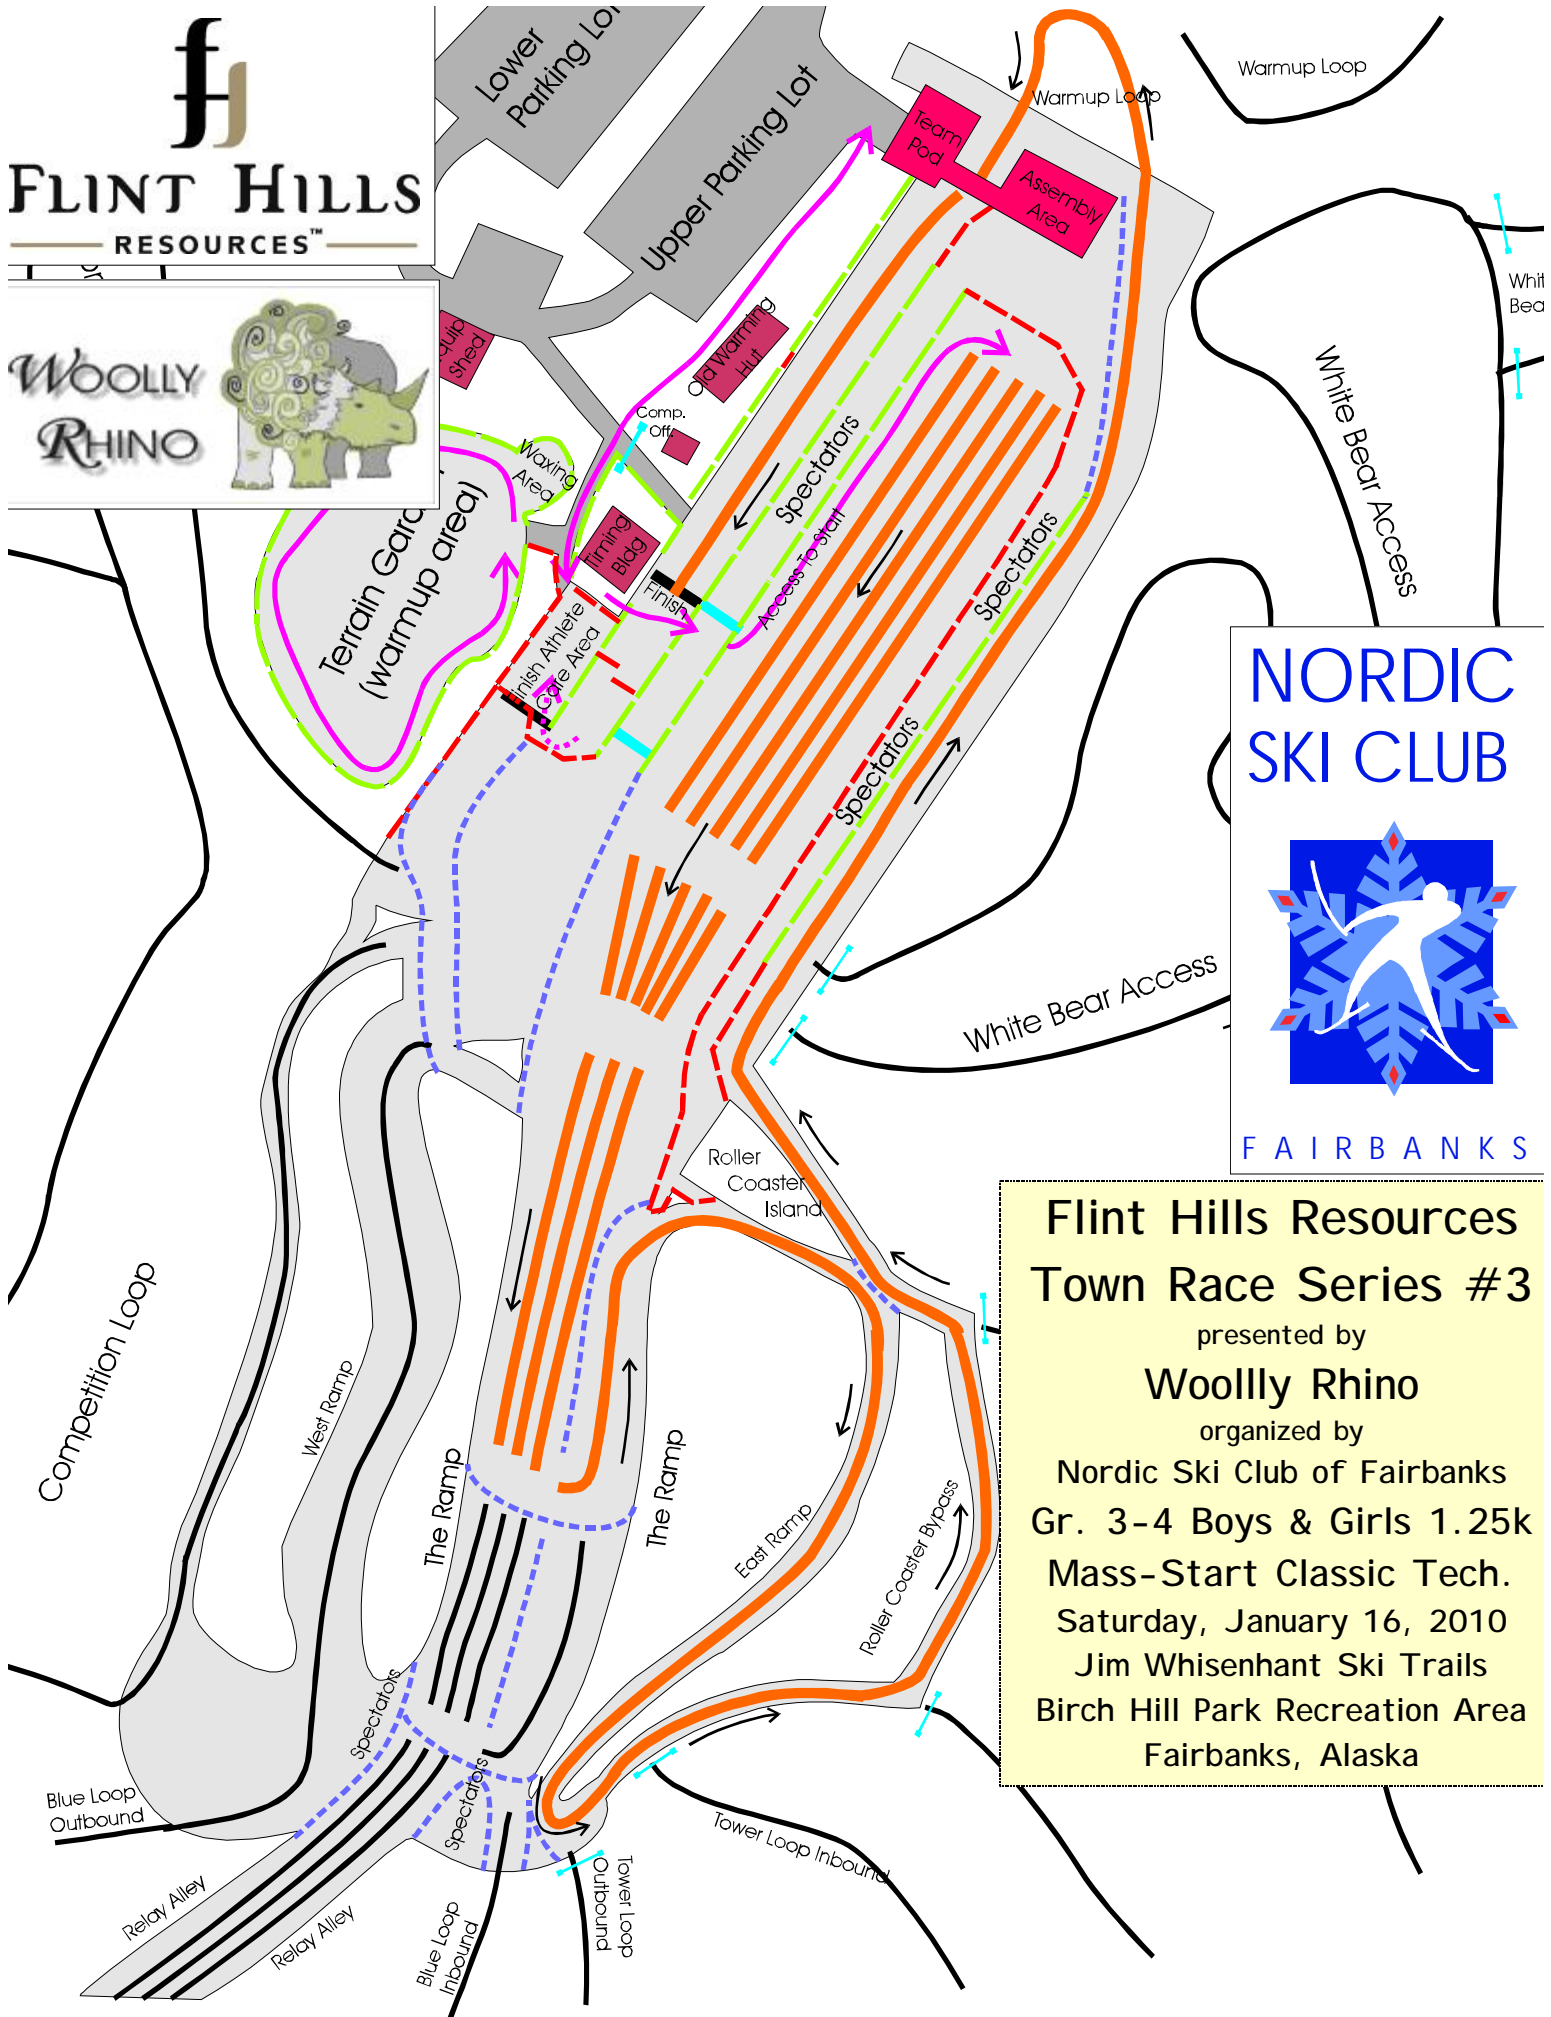

**NORDIC
SKI CLUB**