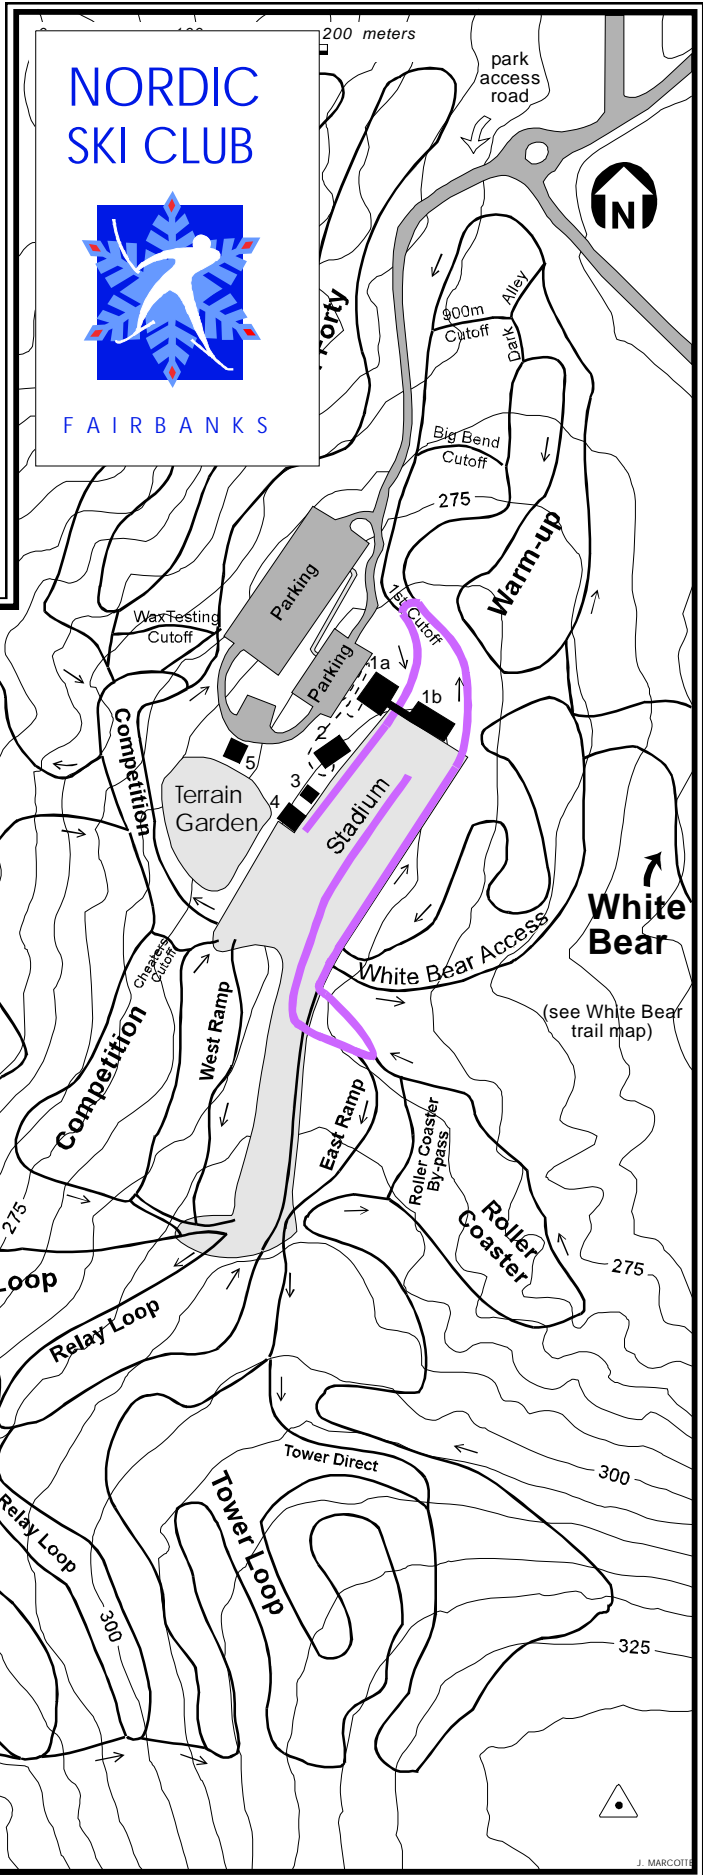

Purple Course
Measured Dist: 804m
HD = 5m
TC = 8m
MC = 5m
M/Km = 6.3
Filename:
2010-01-16-008k-Course.cdr

**NORDIC
 SKI CLUB**

FAIRBANKS

**Flint Hills Resources
 Town Race Series #3**
 presented by
Woolly Rhino
 organized by
 Nordic Ski Club of Fairbanks
**Gr. K-1-2 Boys & Girls 800m
 Mass-Start Classic Tech.**
 Saturday, January 16, 2010
 Jim Whisenant Ski Trails
 Birch Hill Park Recreation Area
 Fairbanks, Alaska