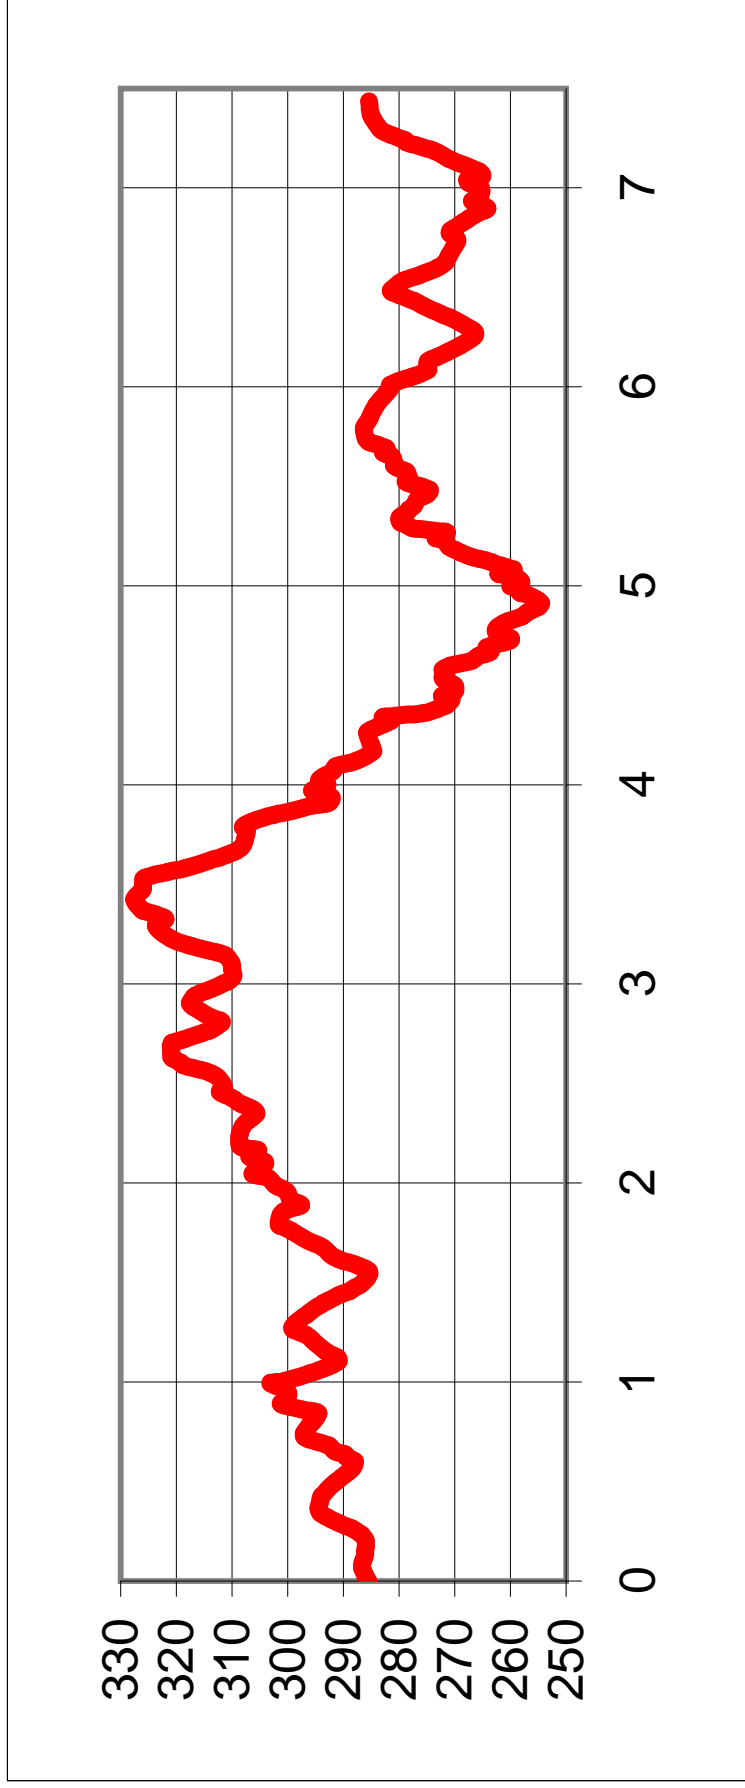

HS & Adult Women 7.5km Classic Technique

Measured Length 7434 m   **Height Difference (HD):** 73 m
High Point 328 m   **Total Climb (TC):** 212 m
Low Point 254 m   **Maximum Climb (MC):** 29 m

FIS Spec Ranges: HD:125m, MC:65m, TC min:200m/TC max:315m

Climb per km: 28.5m - FIS range climb/km: 26.7m - 42.0m