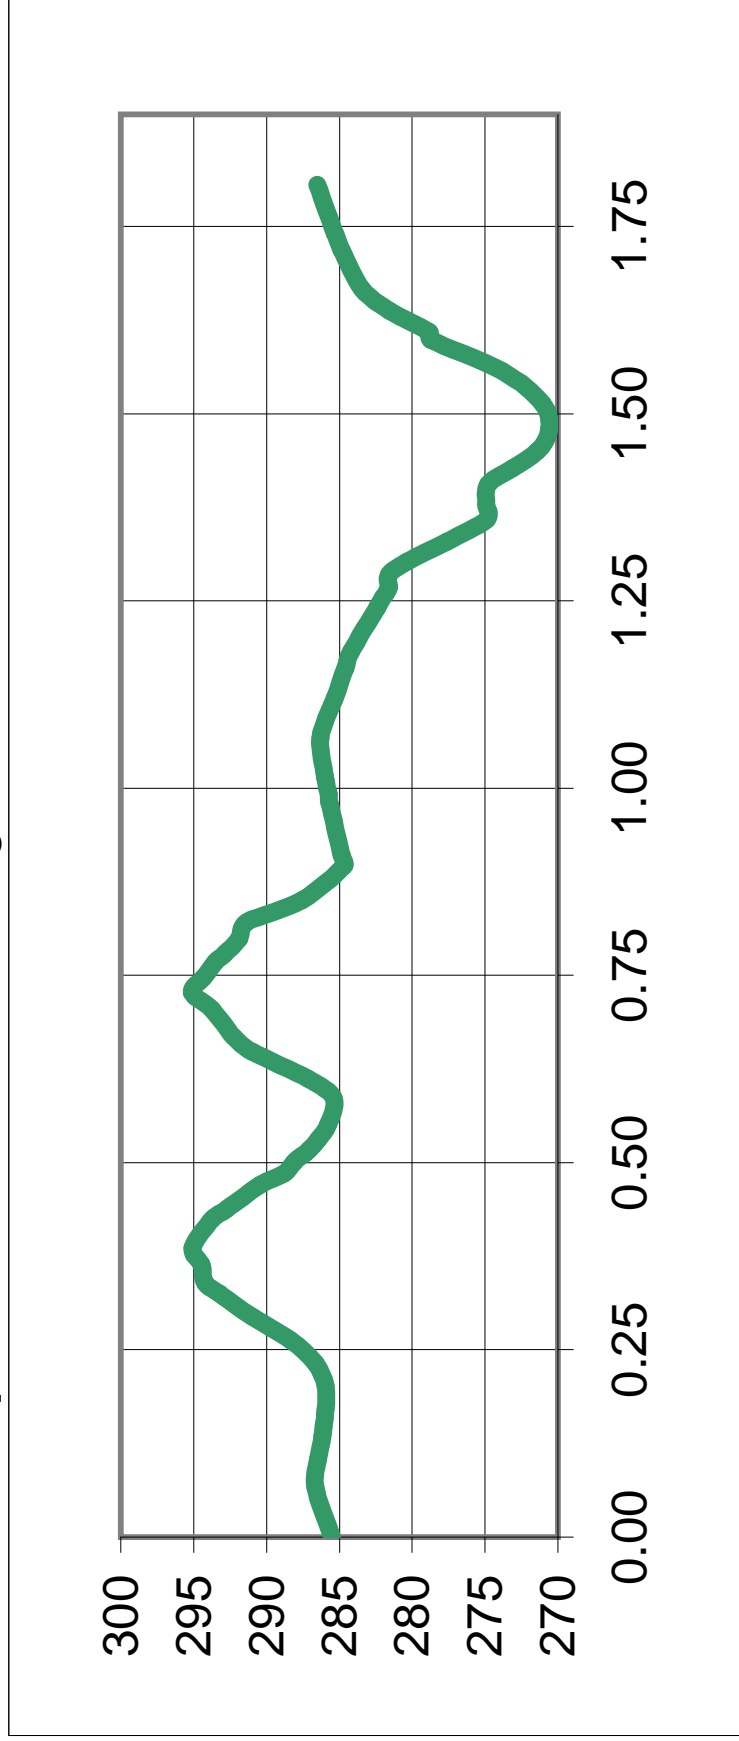

Grade 5 & 6 Boys & Girls 1.75km Classic Technique

Measured Length 1806 m   **Height Difference (HD):** 24 m
High Point 295 m   **Total Climb (TC):** 38 m
Low Point 271 m   **Maximum Climb (MC):** 10 m

FIS Spec Ranges: HD:30m, MC:30m, TC min:0m/TC max:30m

Climb per km: 20.8m - FIS range climb/km: 0.0m - 30.0m