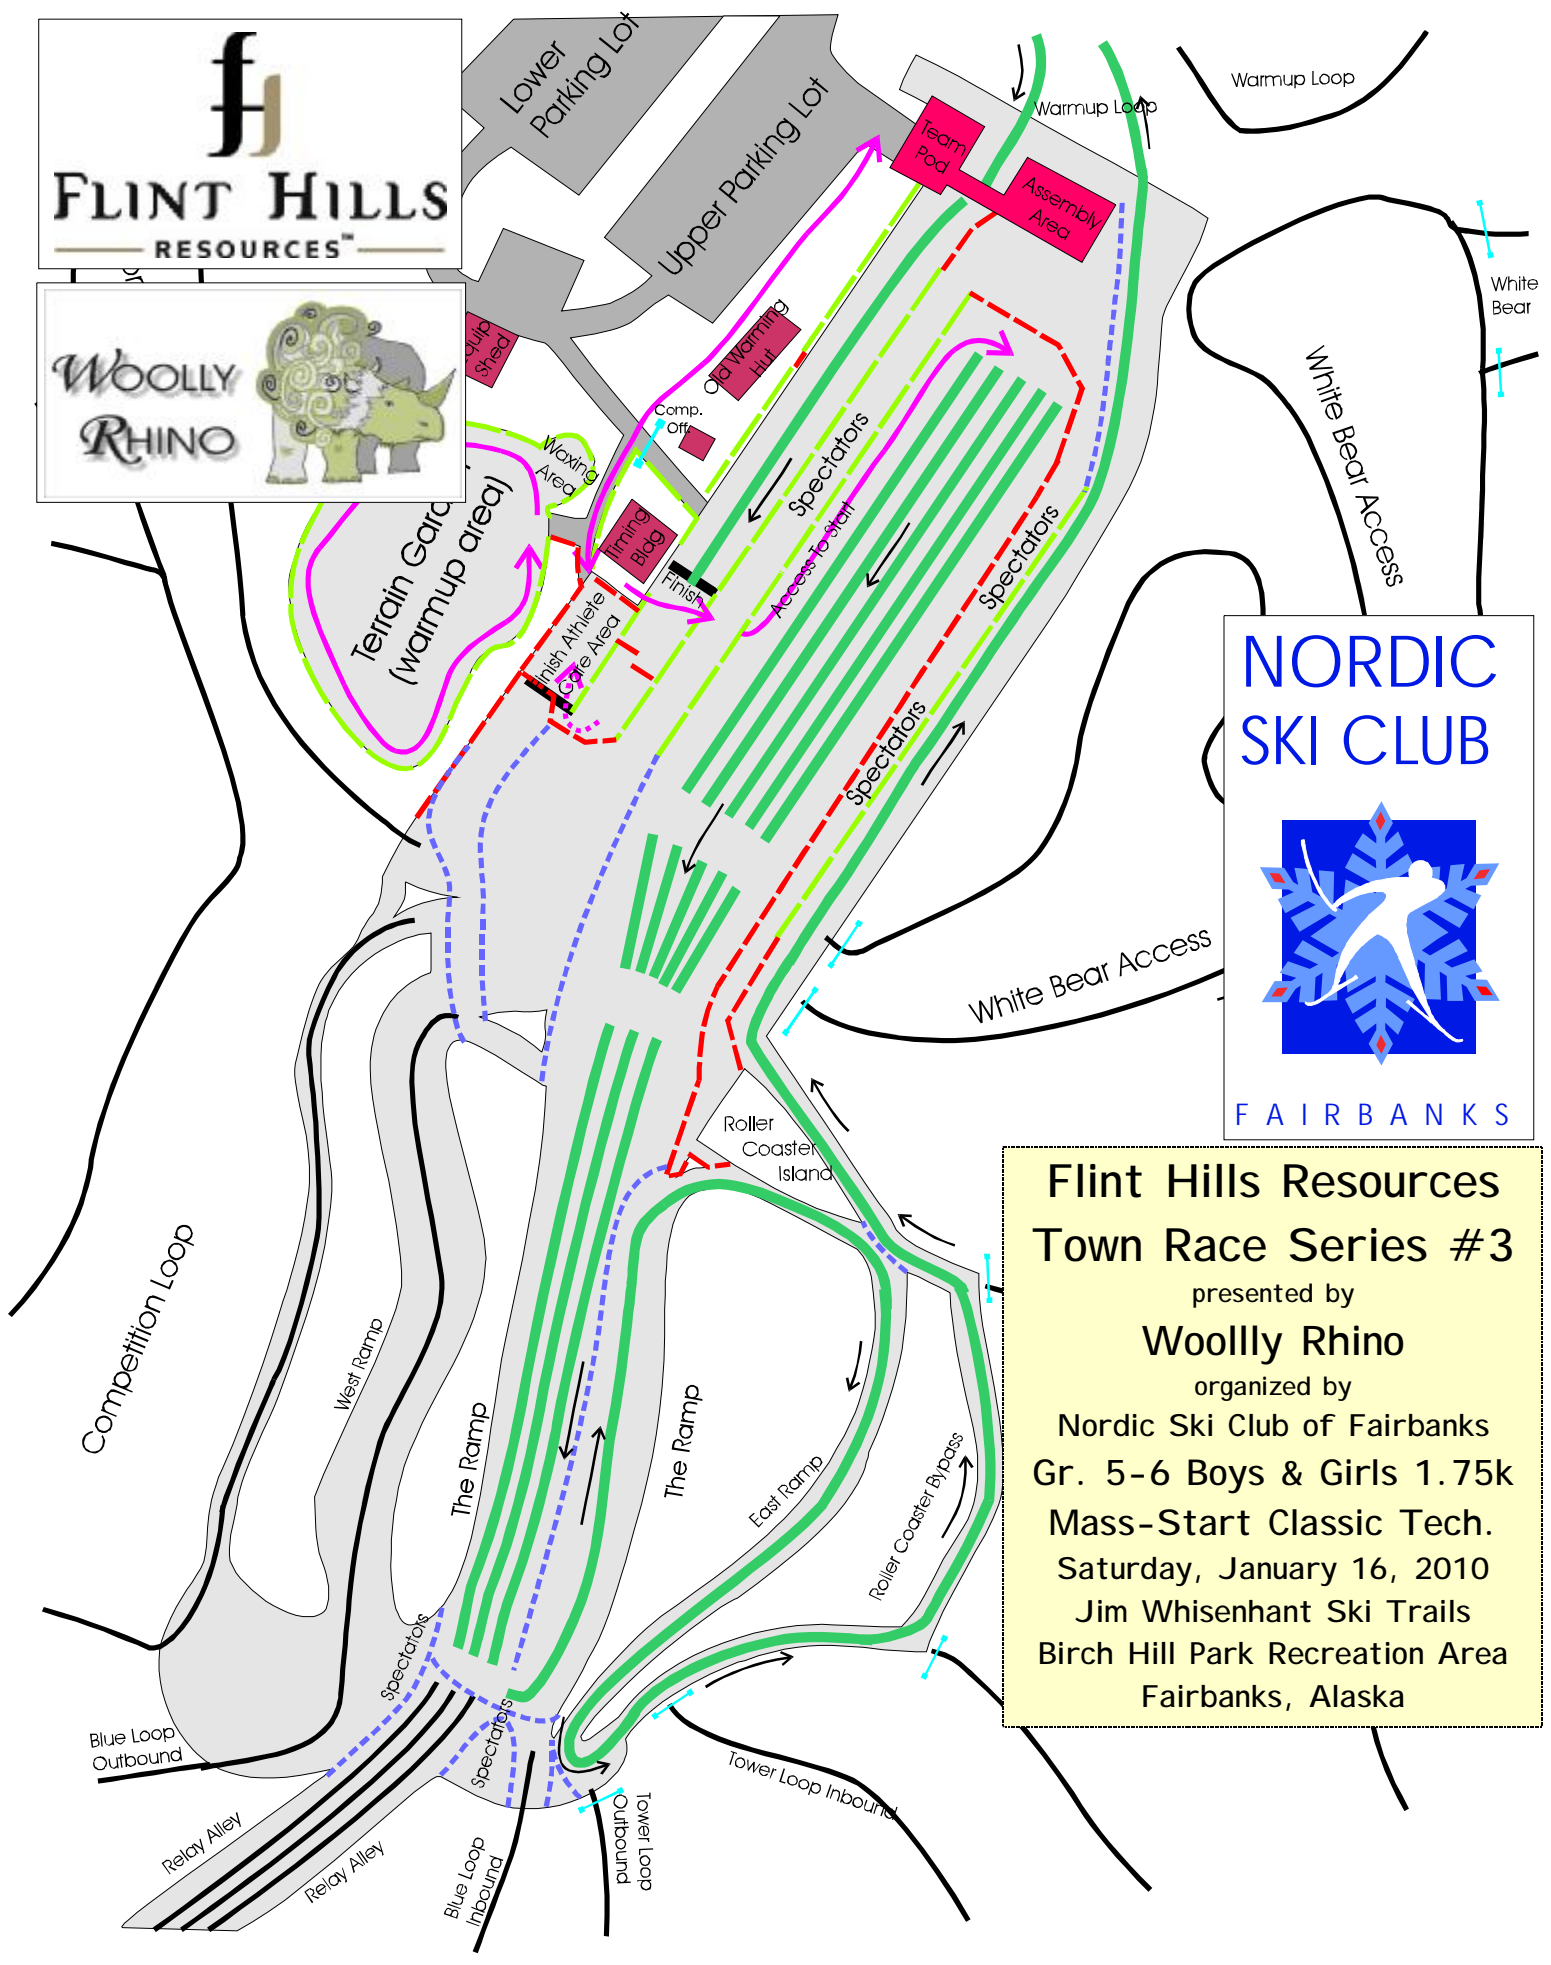

Flint Hills Resources
Town Race Series #3
presented by
Woolly Rhino
organized by
Nordic Ski Club of Fairbanks
Gr. 5-6 Boys & Girls 1.75k
Mass-Start Classic Tech.
Saturday, January 16, 2010
Jim Whisenant Ski Trails
Birch Hill Park Recreation Area
Fairbanks, Alaska