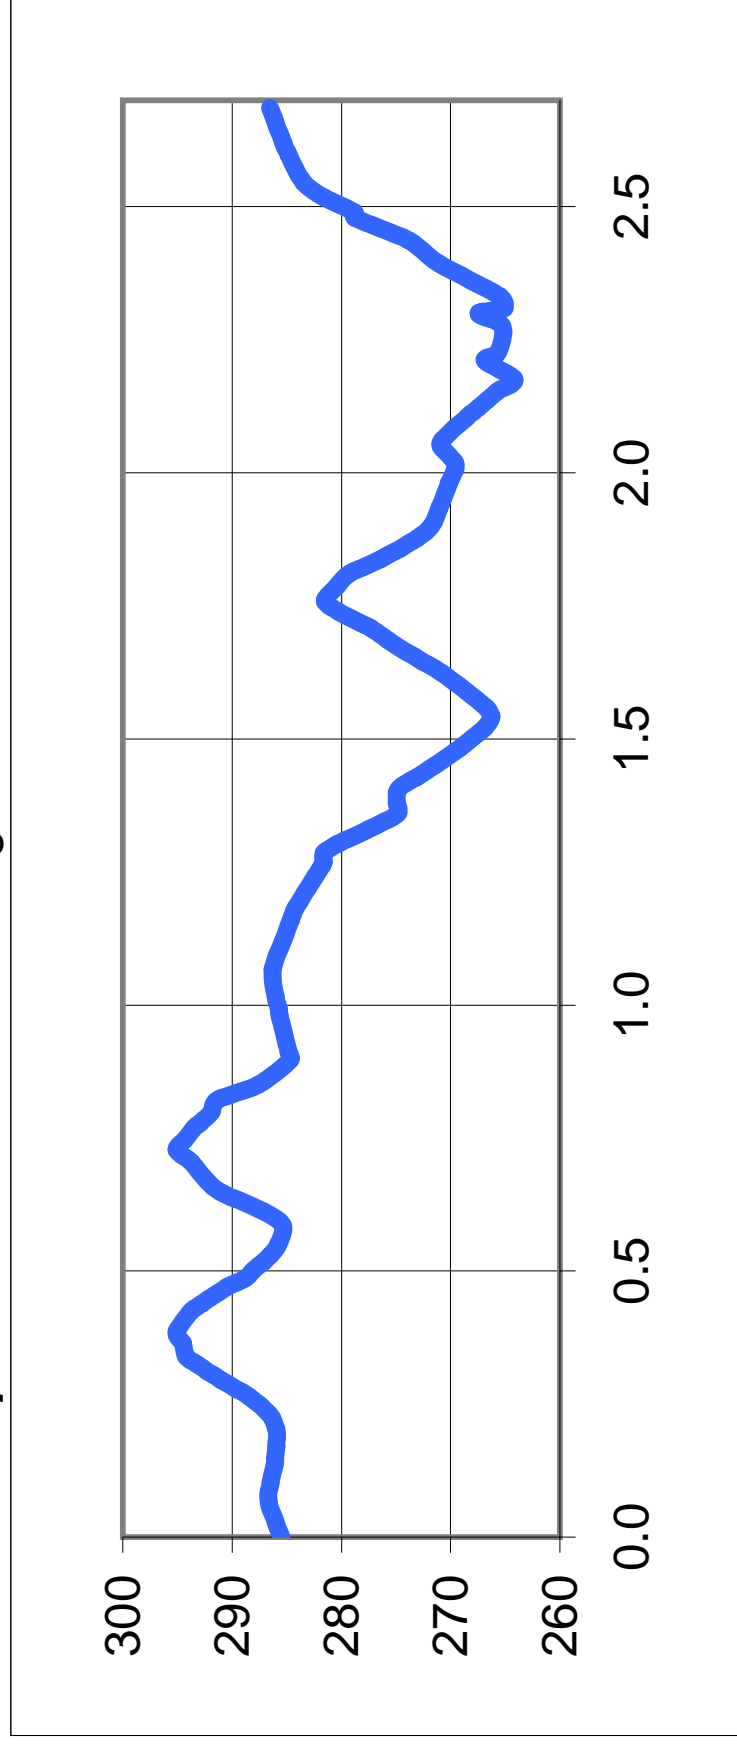

Grade 7 & 8 Boys & Girls 2.5km Classic Technique

Measured Length 2685 m   **Height Difference (HD):** 31 m

High Point 295 m   **Total Climb (TC):** 65 m

Low Point 264 m   **Maximum Climb (MC):** 21 m

FIS Spec Ranges: HD:50m, MC:50m, TC min:75m/TC max:105m

Climb per km: 24.0m - FIS range climb/km: 30.0m - 42.0m