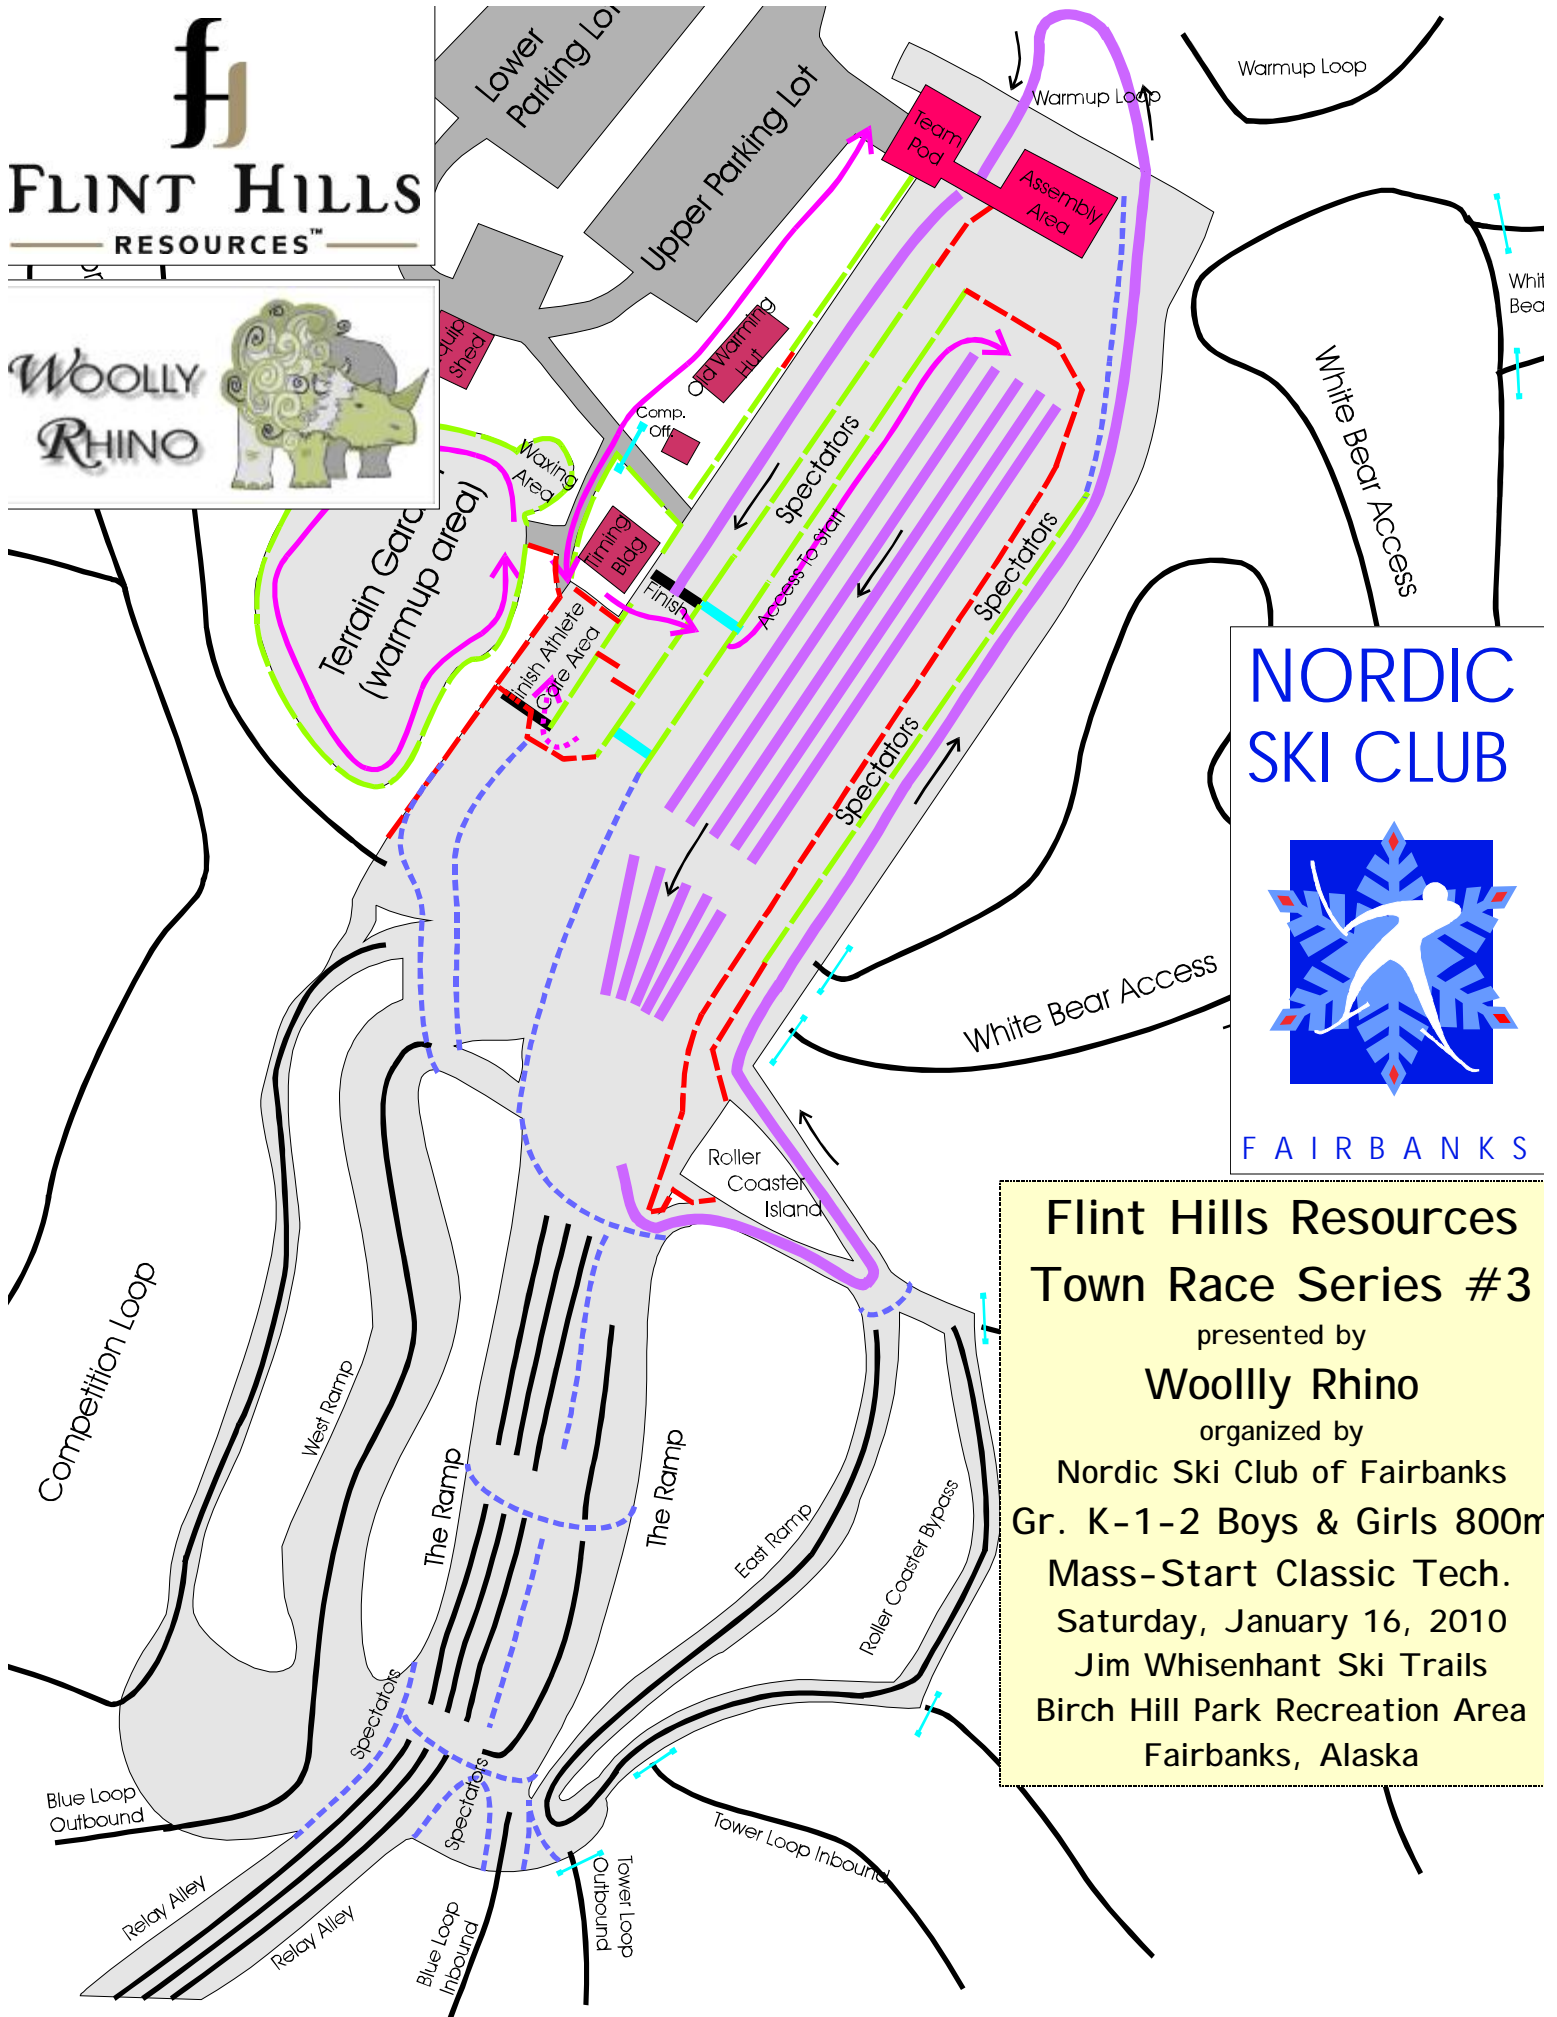

**NORDIC
SKI CLUB**

FAIRBANKS

**Flint Hills Resources
Town Race Series #3**
presented by
Woolly Rhino
organized by
Nordic Ski Club of Fairbanks
**Gr. K-1-2 Boys & Girls 800m
Mass-Start Classic Tech.**
Saturday, January 16, 2010
Jim Whisenant Ski Trails
Birch Hill Park Recreation Area
Fairbanks, Alaska