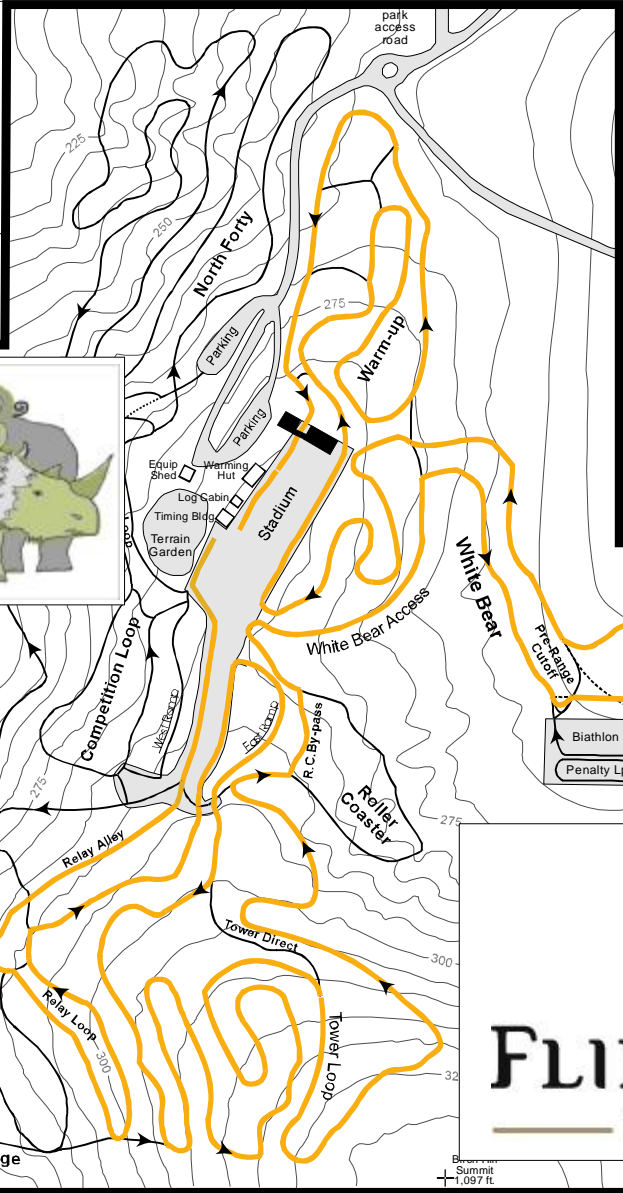

# Flint Hill Resources Town Race Series #3

## Woolly Rhino Classic, January 16, 2010

Organized by Nordic Ski Club of Fairbanks

Jim Whisenant Cross Country Ski Trails at Birch Hill Park Recreation Area

Nordic Ski Club of Fairbanks  
 PO Box 80111  
 Fairbanks, AK 99708-0111  
 Website: [www.nscfairbanks.org](http://www.nscfairbanks.org)  
 E-mail: [racing@nscfairbanks.org](mailto:racing@nscfairbanks.org)  
 Birch Hill Weather: 457-4837  
 Nordic Ski Club Office: 474-4242  
 Nordic Ski Club Office Fax: 474-2073  
 Race Hotline: 457-4434  
 FNSB Parks & Recreation Department  
 PO Box 71267  
 Fairbanks, AK 99707-1267  
 Phone: 459-1070

**HS & Adult Men's 10km  
 Classic Technique  
 Interval Start  
 Gold Course**

**Technical Information:**  
 Measured Length: 9924m  
 Height Difference (HD): 83m  
 Total Climb (TC): 328m  
 Maximum Climb (MC): 29m  
 Climb per Km: 29m/km

Contour interval 5 meters

J. Marcotte  
 Map updated Oct. 1999