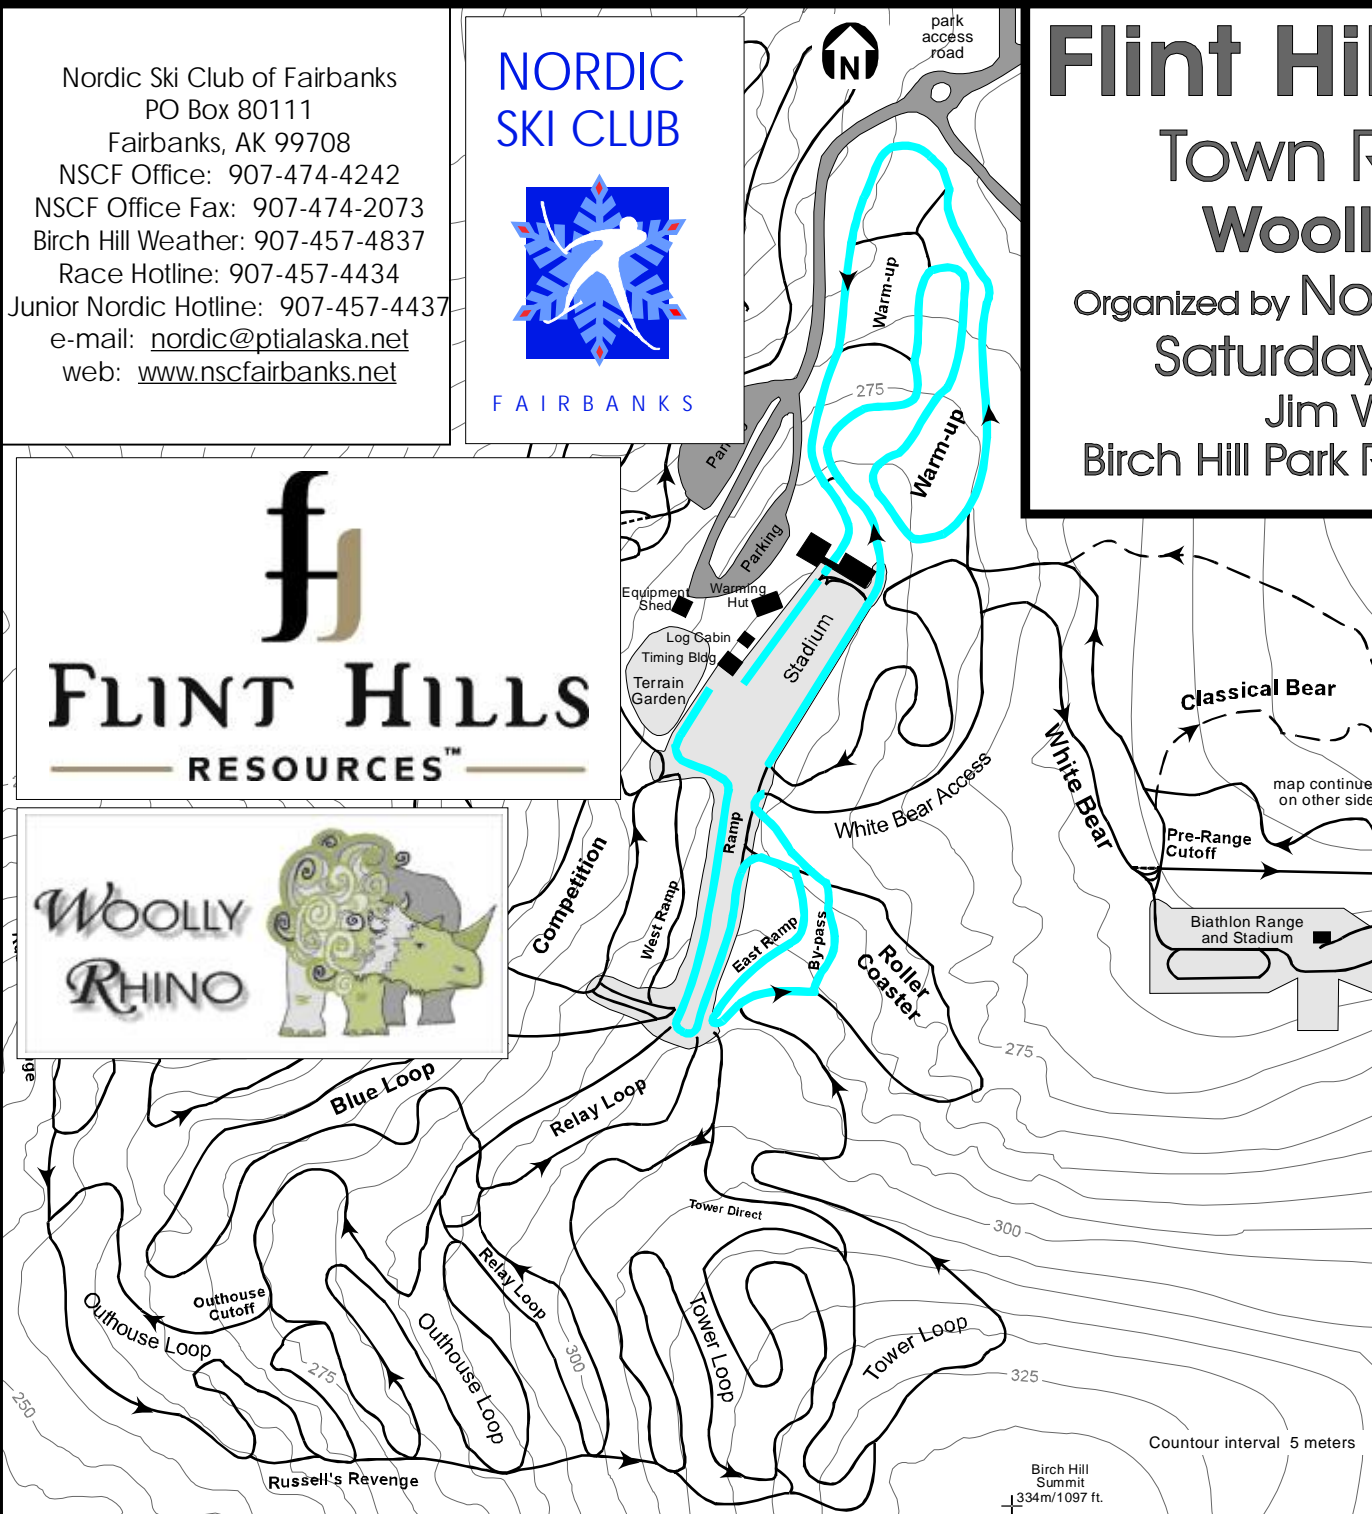

**NORDIC
 SKI CLUB**

FAIRBANKS

Flint Hills Resources

Town Race Series #3

Woolly Rhino Classic

Organized by Nordic Ski Club Fairbanks

Saturday, January 16, 2010

Jim Whisenant Ski Trails

Birch Hill Park Rec. Area, Fairbanks, Alaska

WOOLLY
 RHINO

Junior High Boys & Girls
 2.5km Classic Technique
 Interval Start
 Blue Course

Technical Information:

Measured Length: 2685m
 Height Difference (HD): 31m
 Total Climb (TC): 65m
 Maximum Climb (MC): 21m
 Climb per Km: 24.0m/km