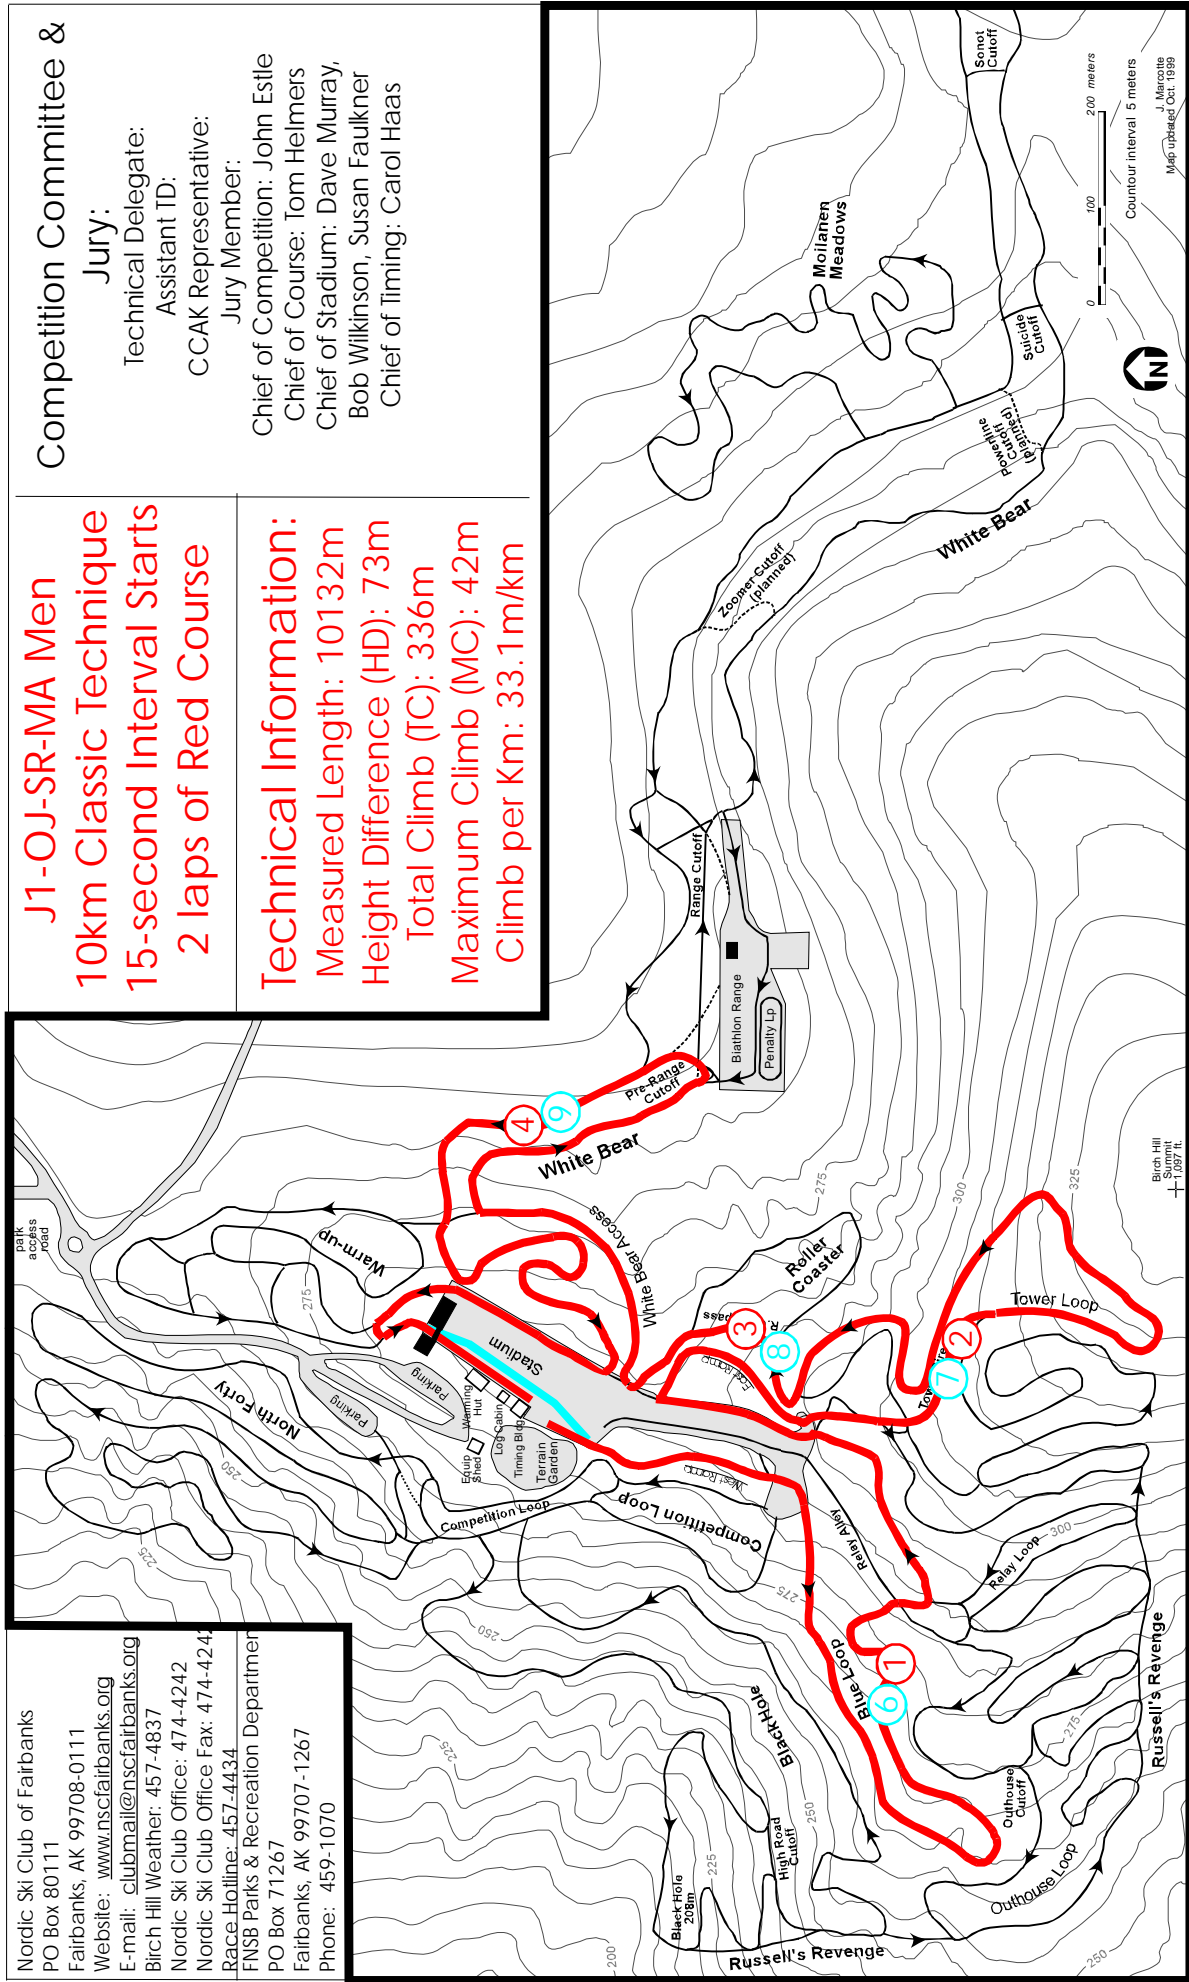

Competition Committee & Jury:

Technical Delegate:
Assistant TD:
CCAK Representative:
Jury Member:
Chief of Competition: John Estle
Chief of Course: Tom Heimers
Chief of Stadium: Dave Murray,
Bob Wilkinson, Susan Faulkner
Chief of Timing: Carol Haas