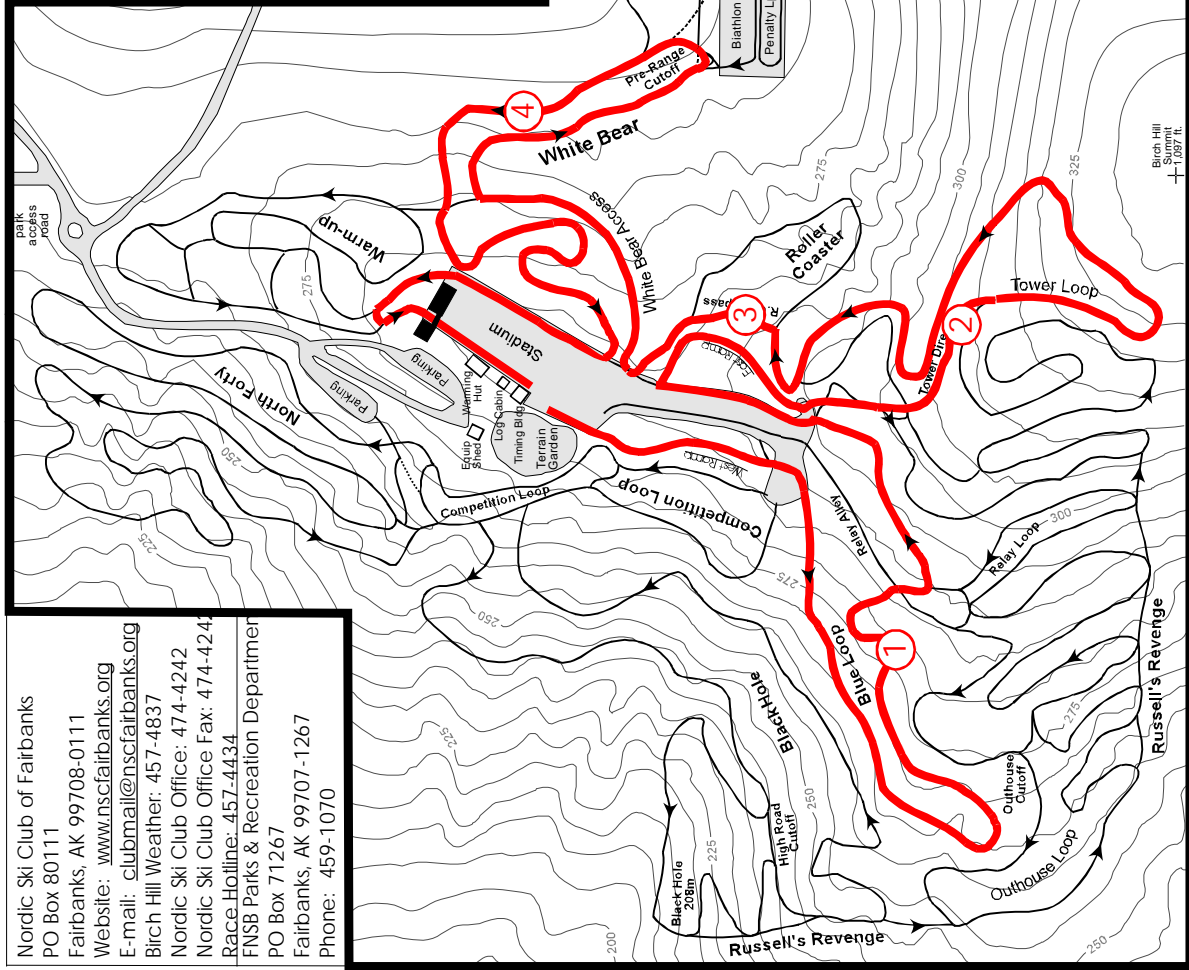

Cross Country Alaska

USSA National Ranking List Points Race

Classic Technique Interval Start Event

Organized by Nordic Ski Club of Fairbanks

Sunday, November 22, 2009

Jim Whisenant Ski Trails, Birch Hill Park Rec. Area, Fairbanks, Alaska

Nordic Ski Club of Fairbanks
PO Box 80111
Fairbanks, AK 99708-0111
Website: www.nscfairbanks.org
E-mail: clubmail@nscfairbanks.org
Birch Hill Weather: 457-4837
Nordic Ski Club Office: 474-4242
Nordic Ski Club Office Fax: 474-4242
Race Hotline: 457-4434
FNSB Parks & Recreation Department
PO Box 71267
Fairbanks, AK 99707-1267
Phone: 459-1070

J2M/J2-J1-OJ-SR-MA F
5km Classic Technique
15-second Interval Starts
Red Course

Technical Information:
Measured Length: 5066m
Height Difference (HD): 73m
Total Climb (TC): 168m
Maximum Climb (MC): 42m
Climb per Km: 33.1m/km

Competition Committee & Jury:

Technical Delegate:
Assistant TD:
CCAK Representative:
Jury Member:
Chief of Competition: John Estle
Chief of Course: Tom Heimers
Chief of Stadium: Dave Murray,
Bob Wilkinson, Susan Faulkner
Chief of Timing: Carol Haas