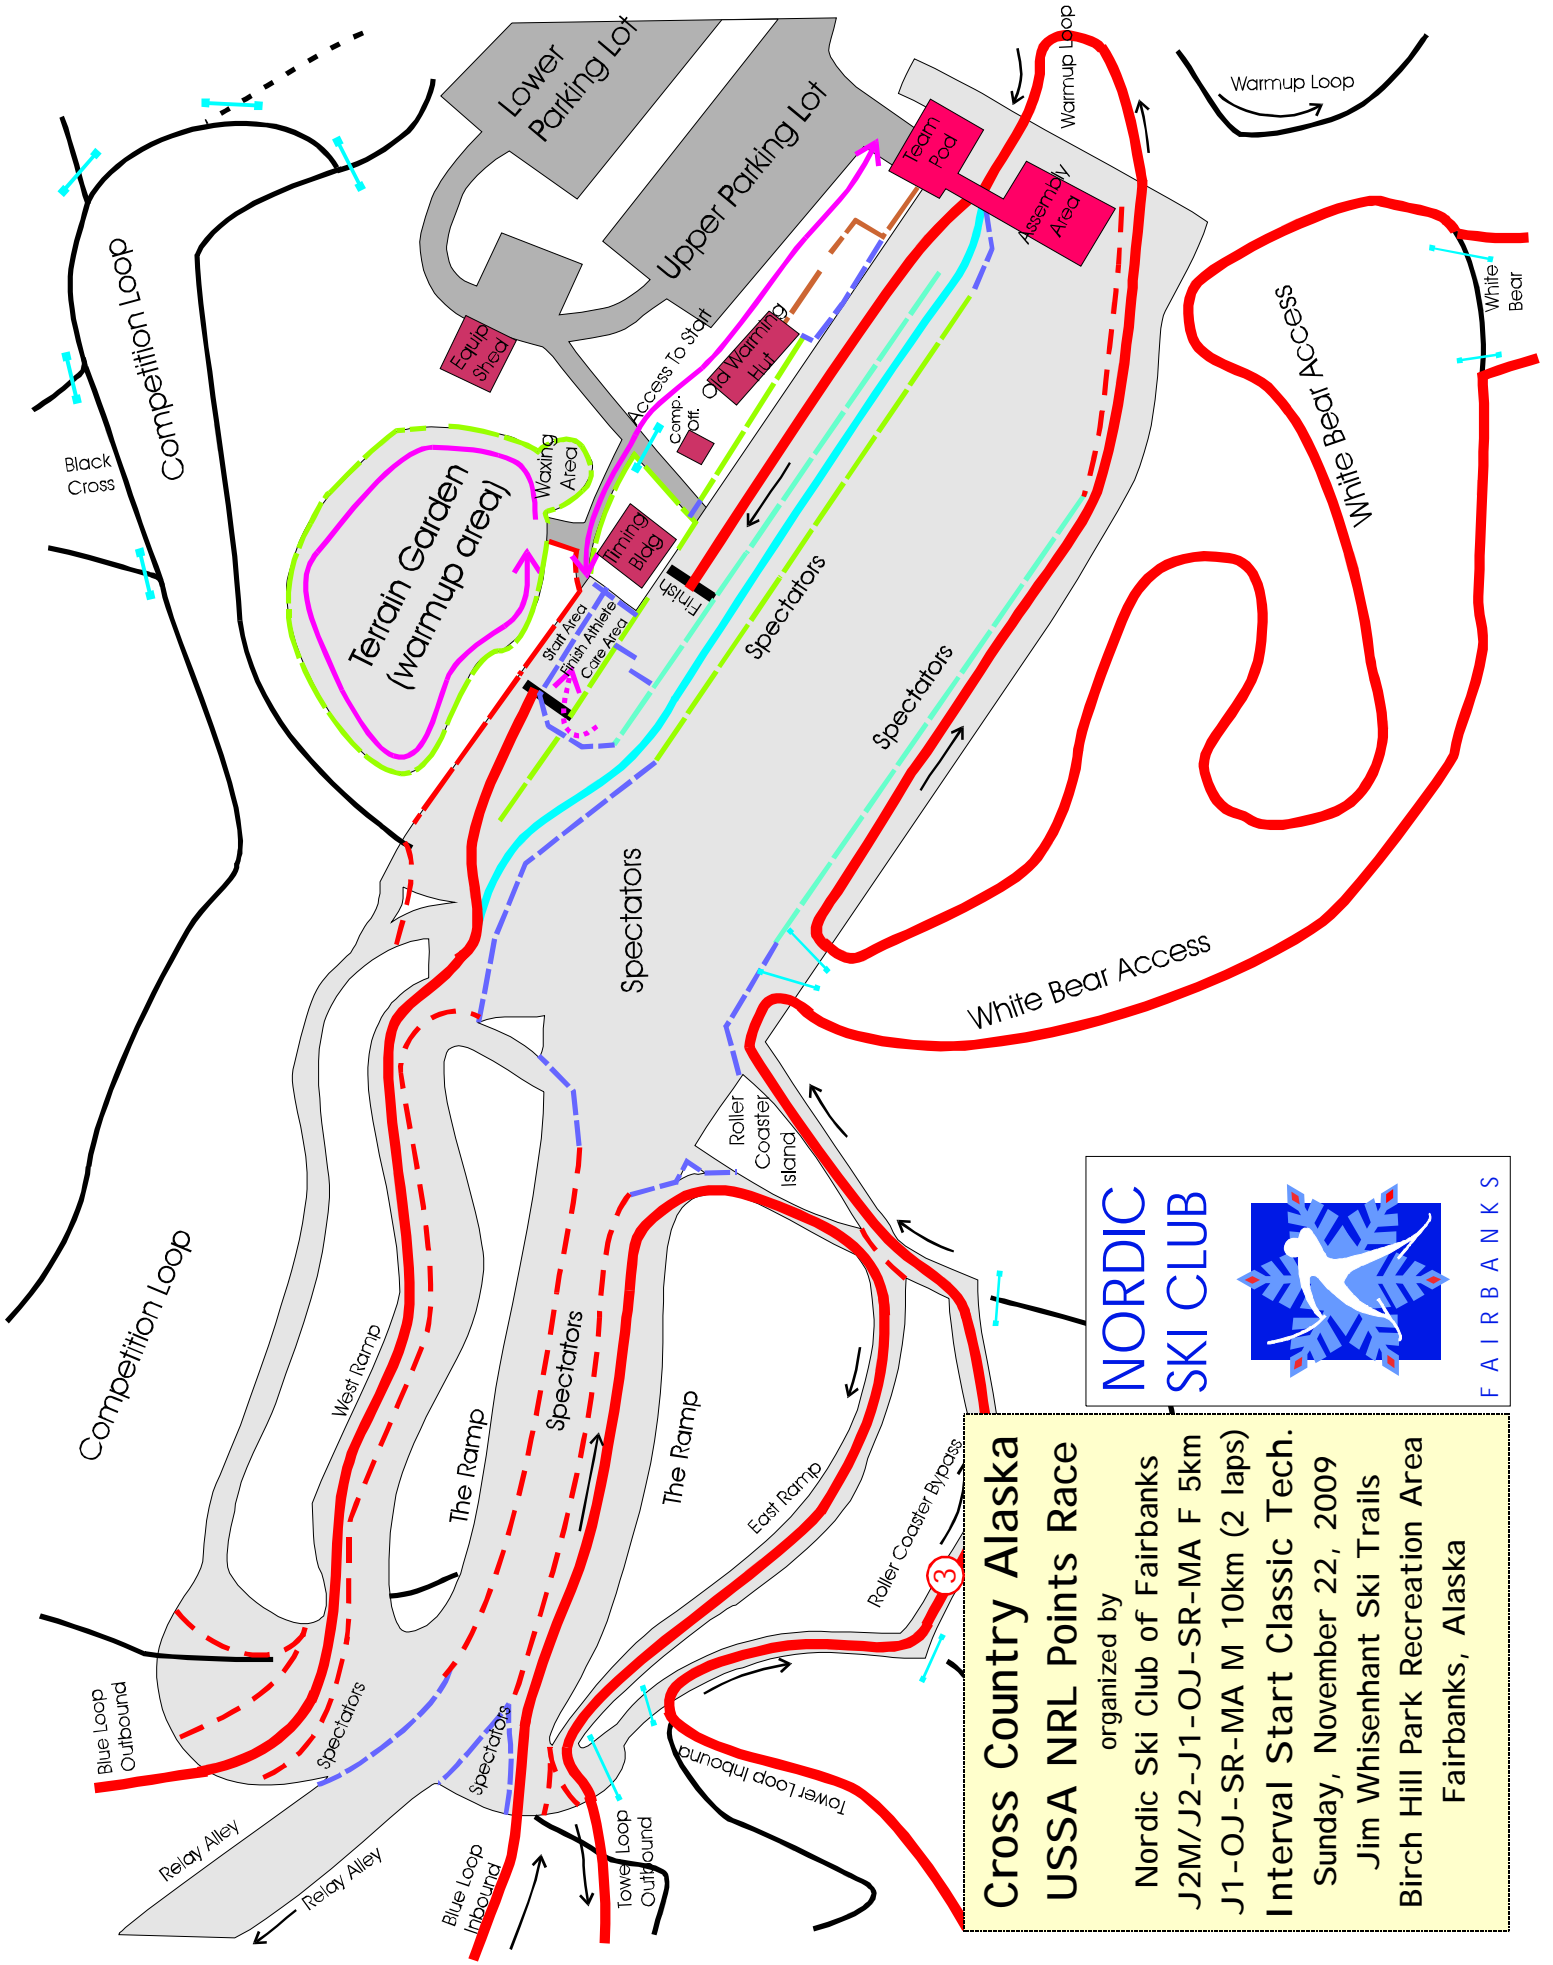

Cross Country Alaska
US$A NRL Points Race
organized by
Nordic Ski Club of Fairbanks
J2M/J2-J1-OJ-SR-MA F 5km
J1-OJ-SR-MA M 10km (2 laps)
Interval Start Classic Tech.
Sunday, November 22, 2009
Jim Whisenant Ski Trails
Birch Hill Park Recreation Area
Fairbanks, Alaska